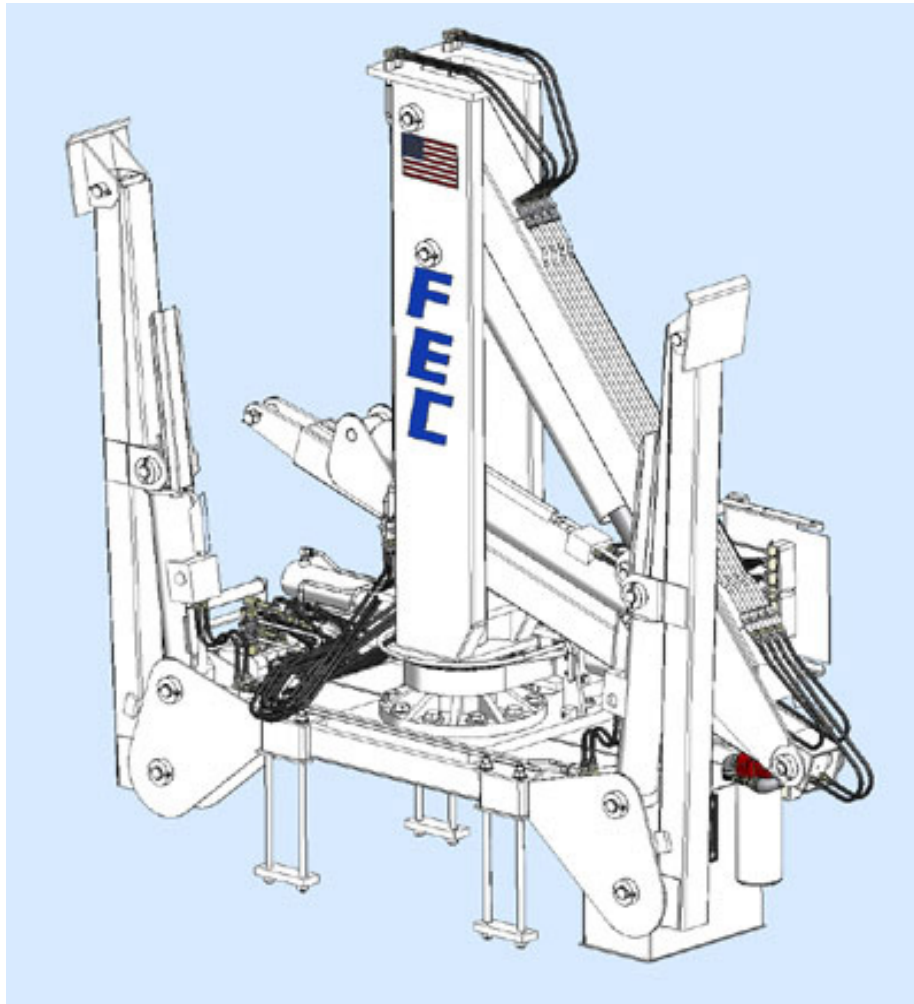

1815

28,000 ft.lbs. Rating

FEC's model 1815 tire service crane offers fold out style outriggers for extra stability.

Rack/chain and pinion rotation system with superior durability.

Load holding valves on all lift cylinders, chrome plated cylinder rods and walls.

Heavy duty PTO and hydraulic pump.

Center mounted crane offers better weight distribution on chassis suspension system.

Optional Radio remote control system with manual lever back up is available.

FLEET EQUIPMENT CORPORATION