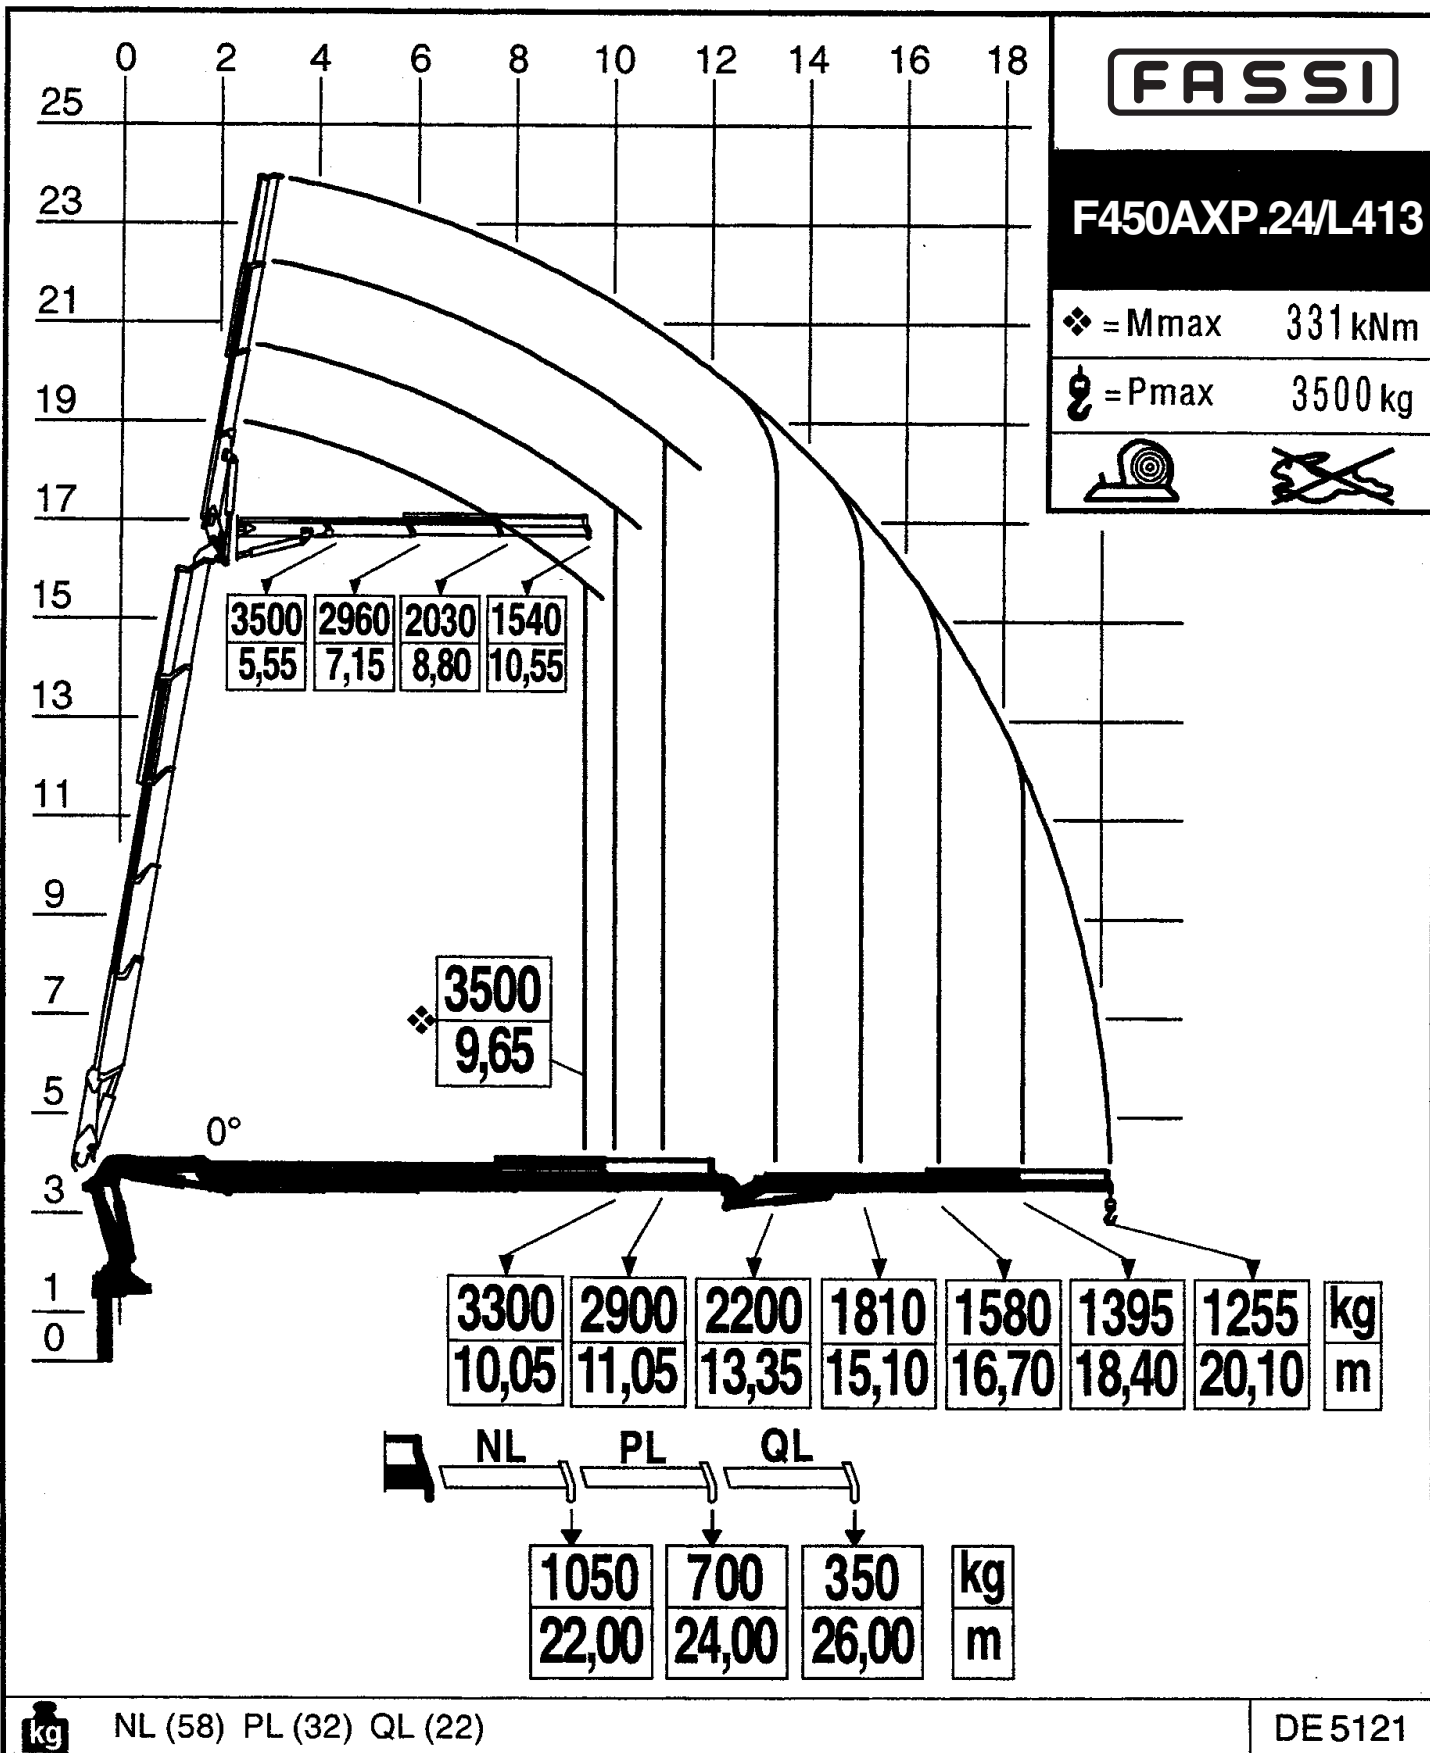

Via dei Carmelitani, 2
24021 Albino BG
tel. ++39 35 776400
fax ++39 35 755020
www.fassigroup.com
fassi@fassigroup.com

LOAD DIAGRAM HYDRAULIC EXTENSIONS WITH LIFTING MOMENT LIMITING DEVICE