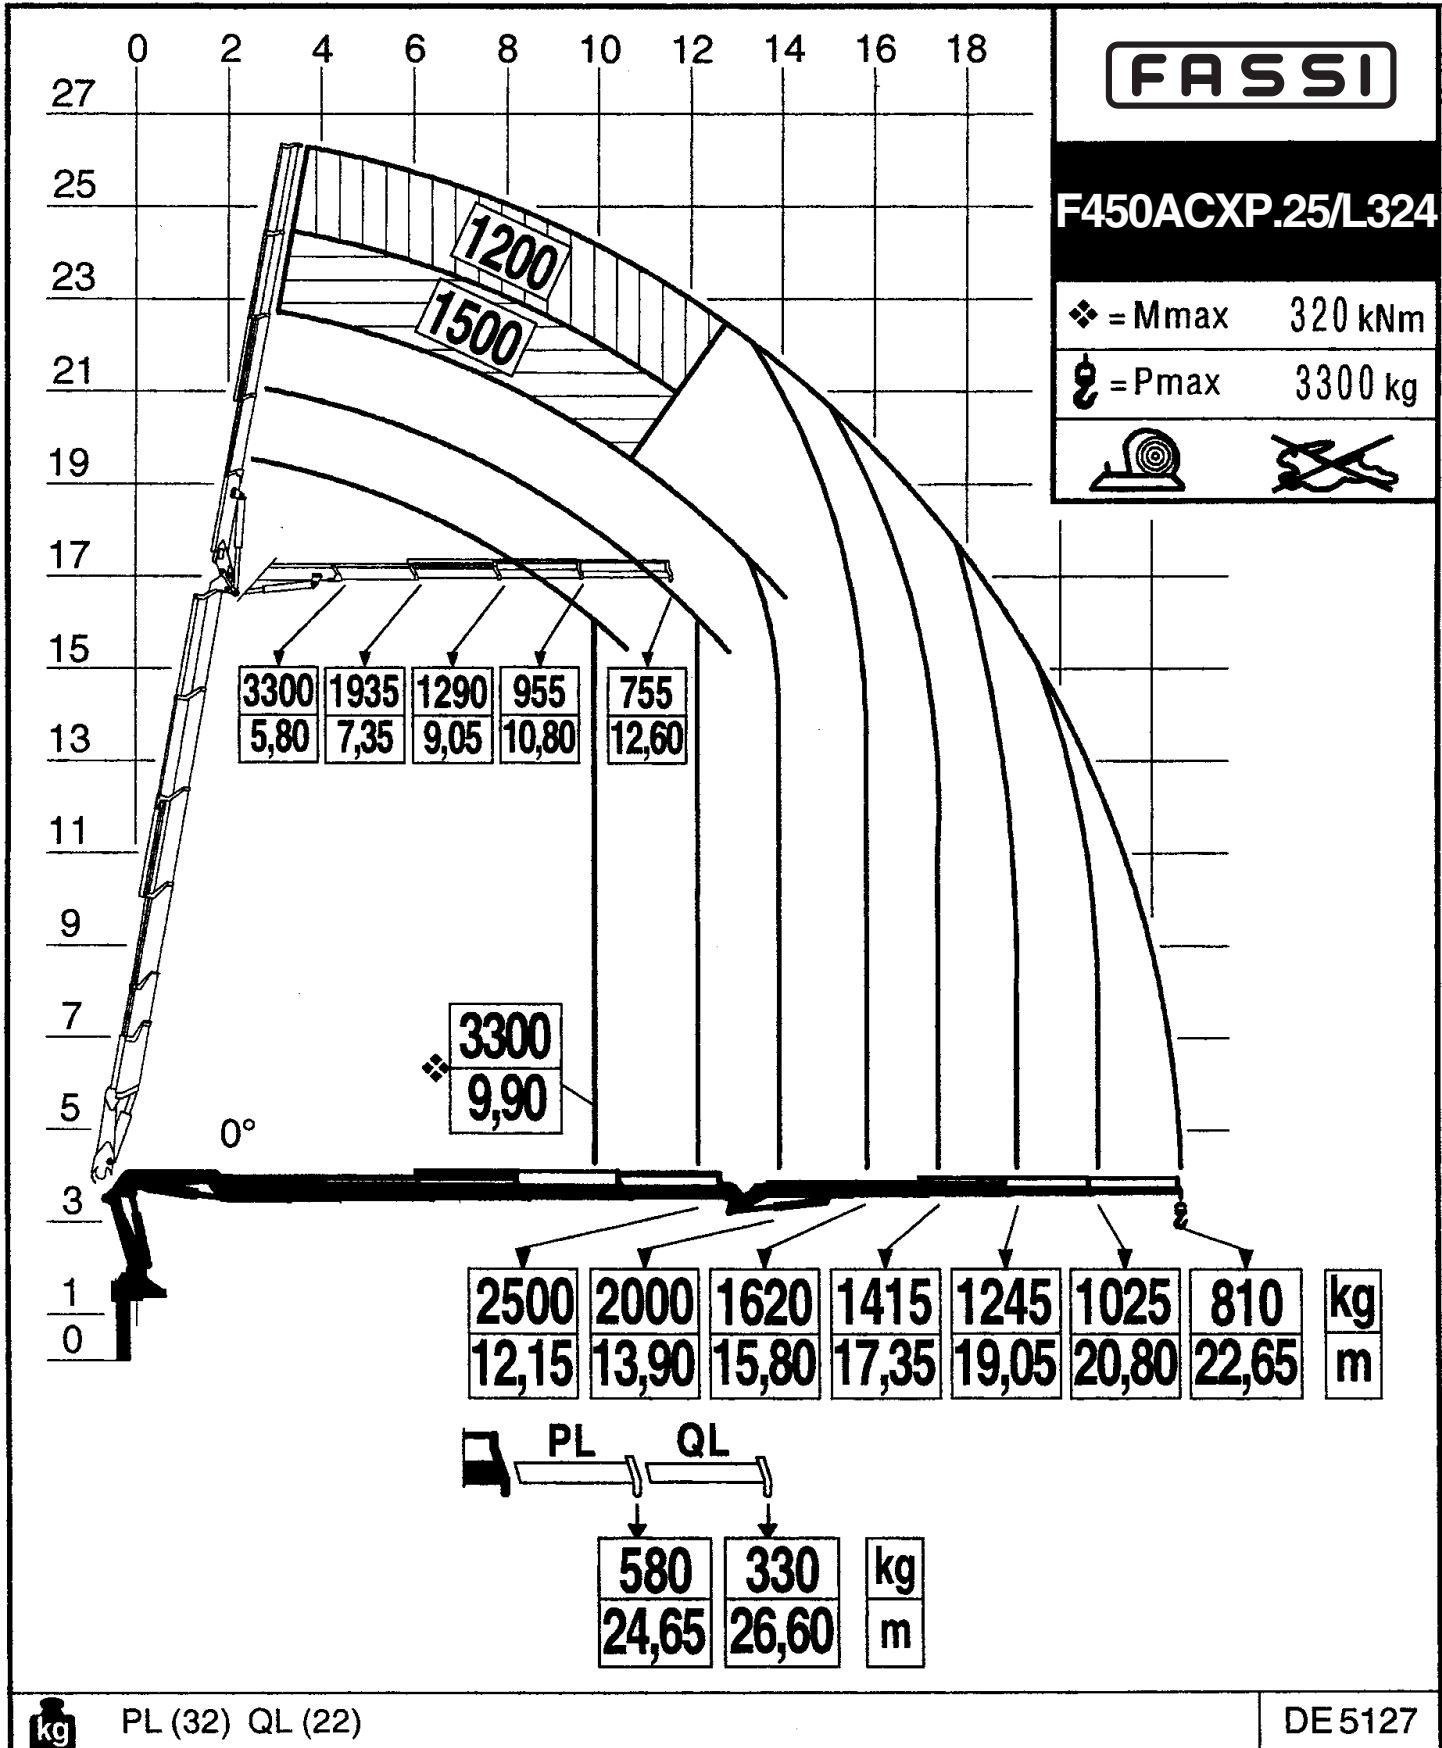

Via dei Carmelitani, 2
24021 Albino BG
tel. ++39 35 776400
fax ++39 35 755020
www.fassigroup.com
fassi@fassigroup.com

LOAD DIAGRAM HYDRAULIC EXTENSIONS WITH LIFTING MOMENT LIMITING DEVICE