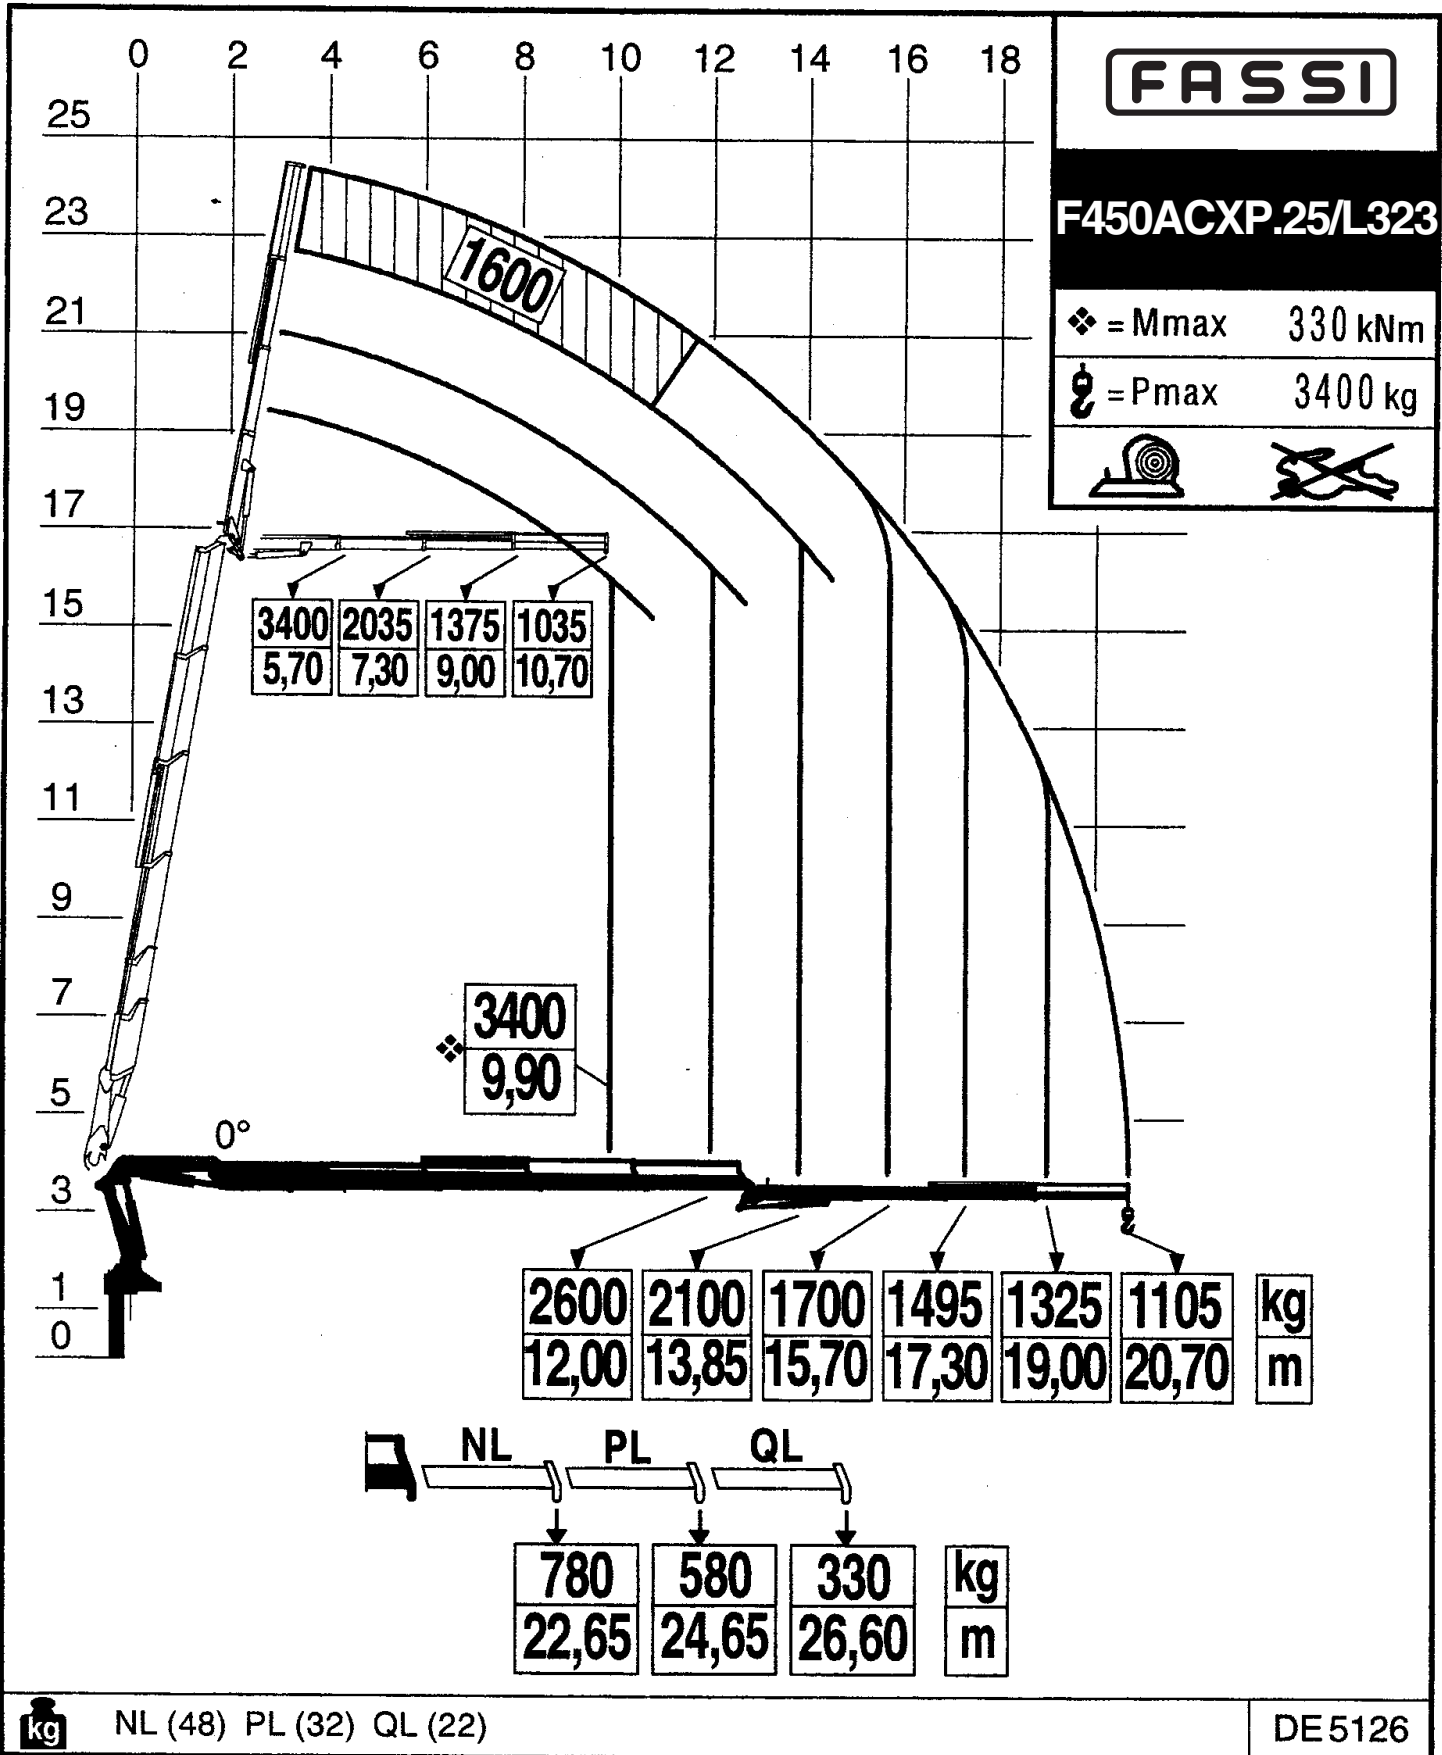

Via dei Carmelitani, 2
24021 Albino BG
tel. ++39 35 776400
fax ++39 35 755020
www.fassigroup.com
fassi@fassigroup.com

LOAD DIAGRAM HYDRAULIC EXTENSIONS WITH LIFTING MOMENT LIMITING DEVICE