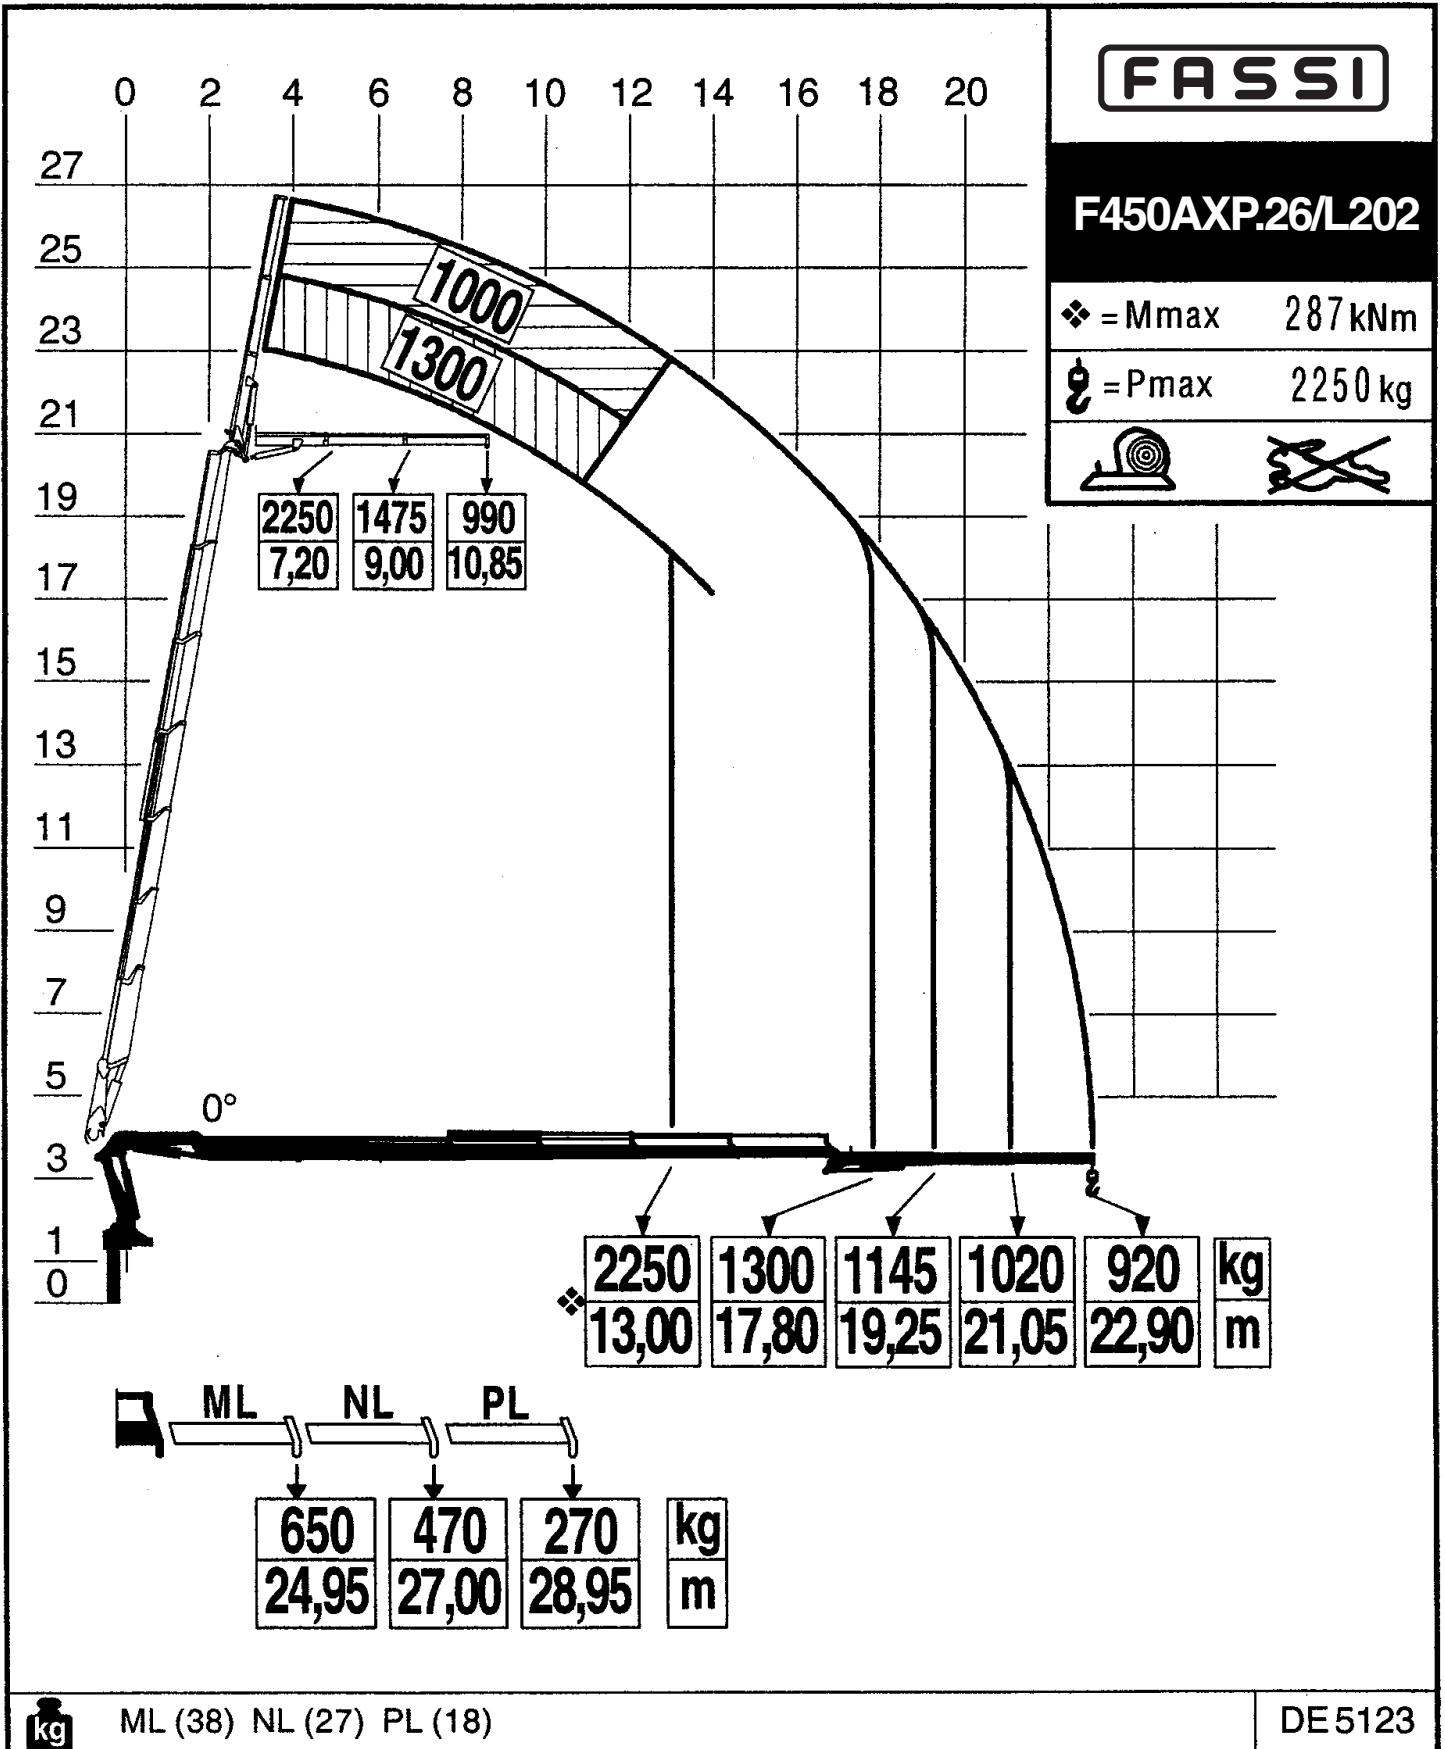

Via dei Carmelitani, 2
24021 Albino BG
tel. ++39 35 776400
fax ++39 35 755020
www.fassigroup.com
fassi@fassigroup.com

LOAD DIAGRAM HYDRAULIC EXTENSIONS WITH LIFTING MOMENT LIMITING DEVICE