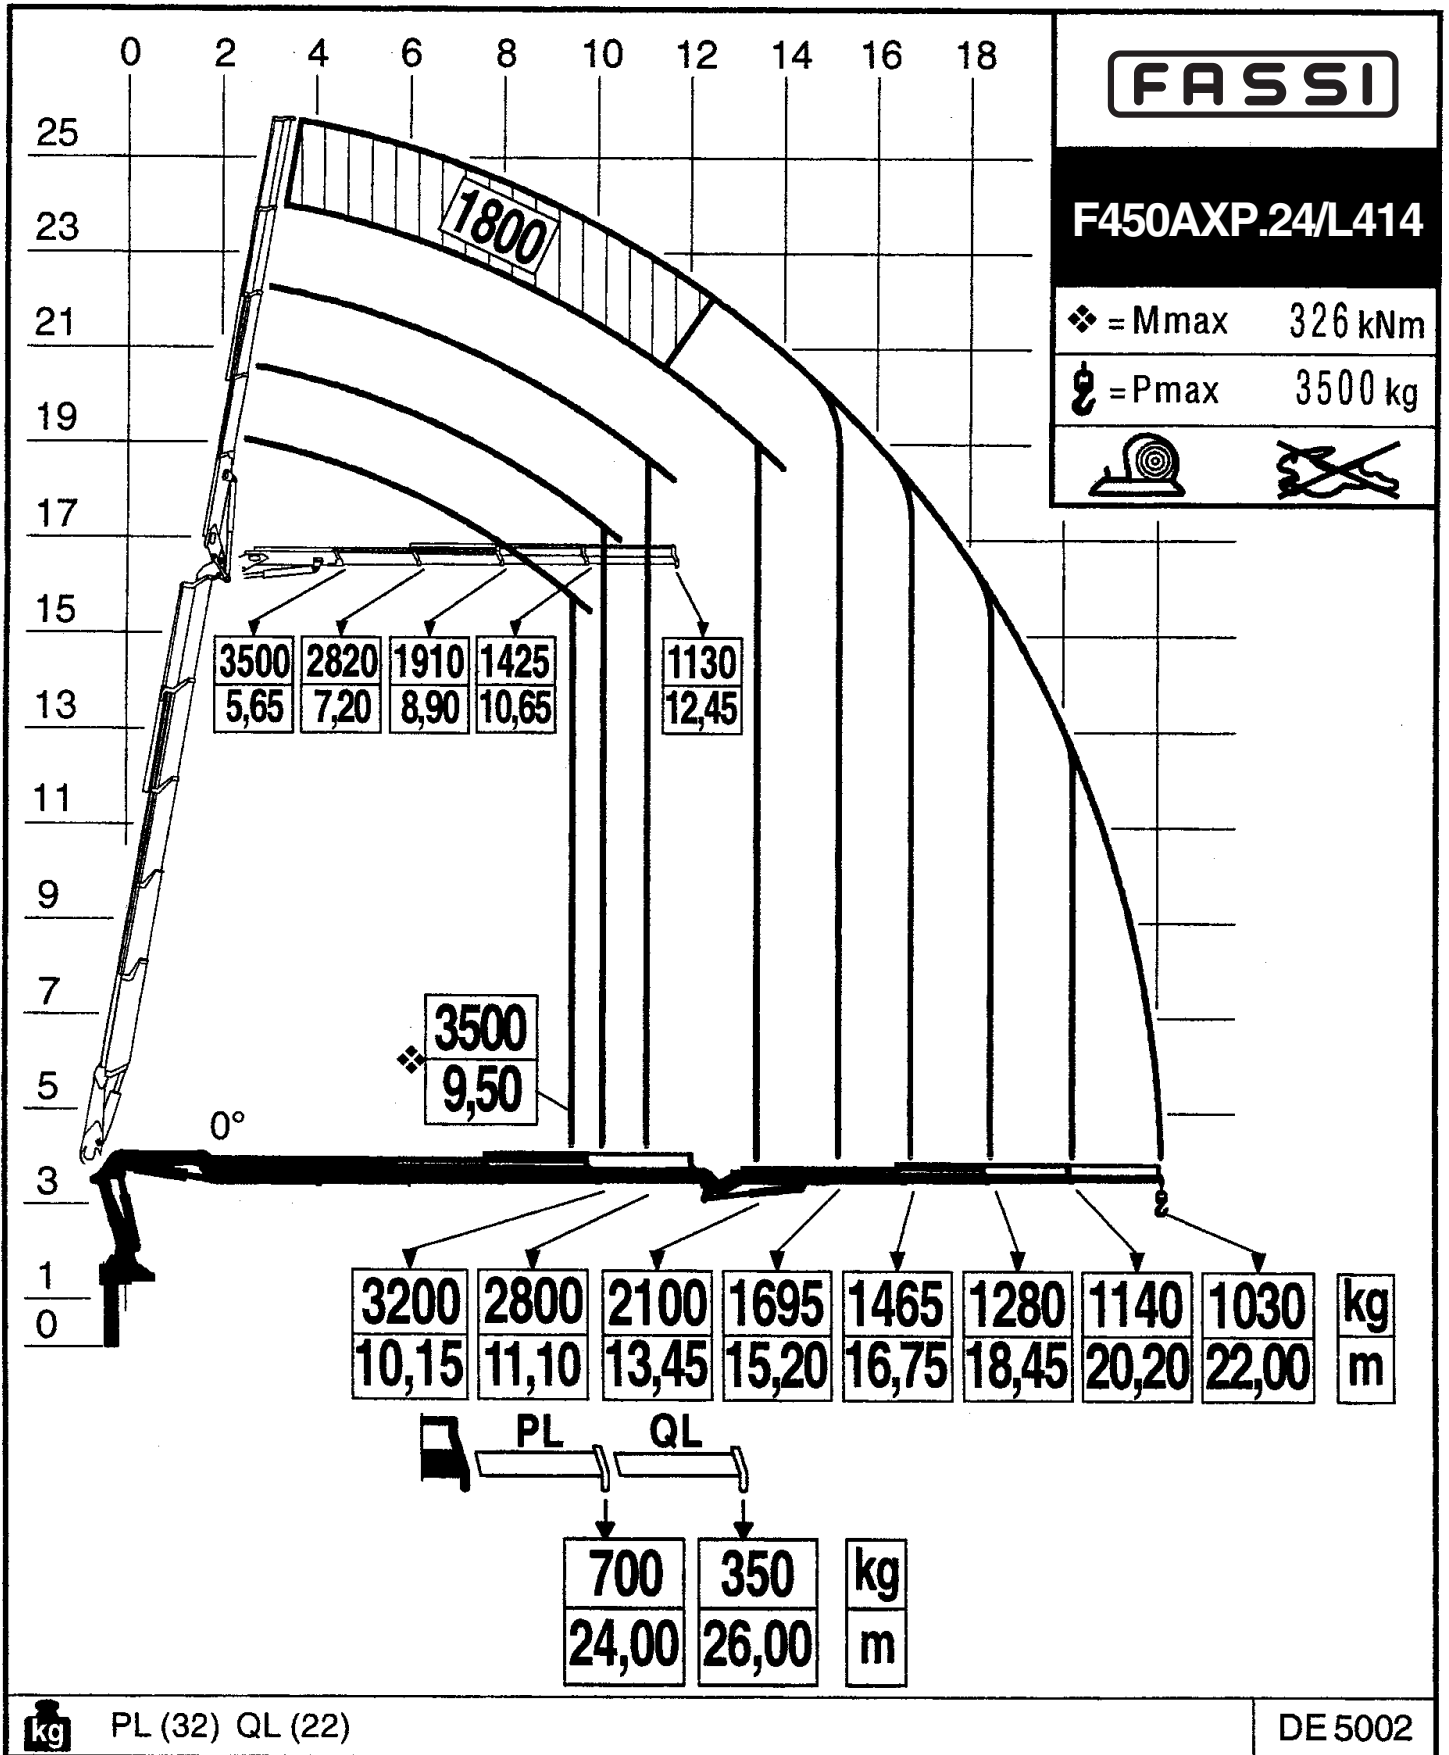

Via dei Carmelitani, 2
24021 Albino BG
tel. ++39 35 776400
fax ++39 35 755020
www.fassigroup.com
fassi@fassigroup.com

LOAD DIAGRAM HYDRAULIC EXTENSIONS WITH LIFTING MOMENT LIMITING DEVICE