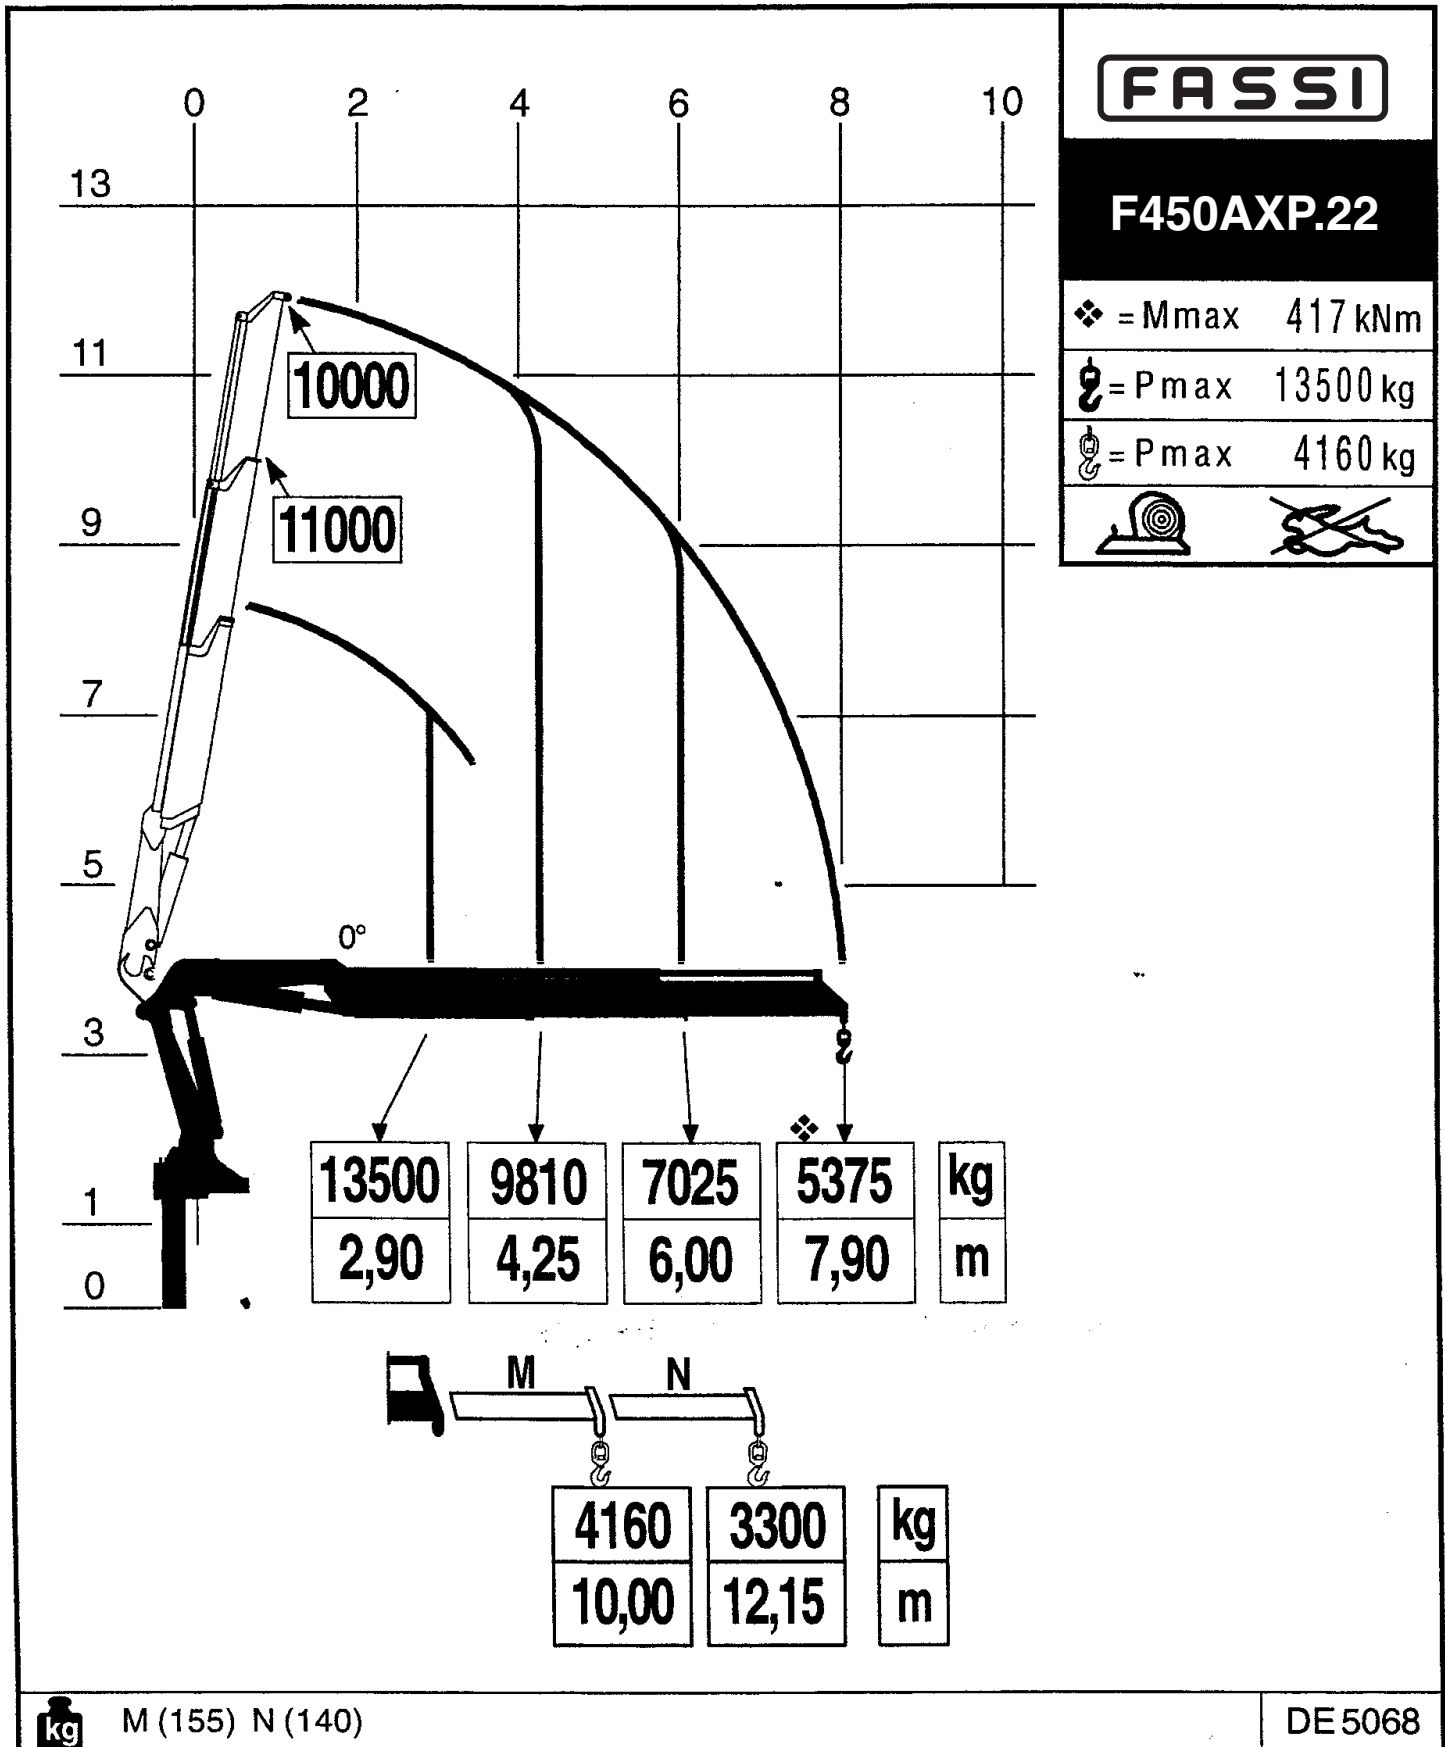

Via dei Carmelitani, 2
24021 Albino BG
tel. ++39 35 776400
fax ++39 35 755020
www.fassigroup.com
fassi@fassigroup.com

LOAD DIAGRAM WITH LIFTING MOMENT LIMITING DEVICE