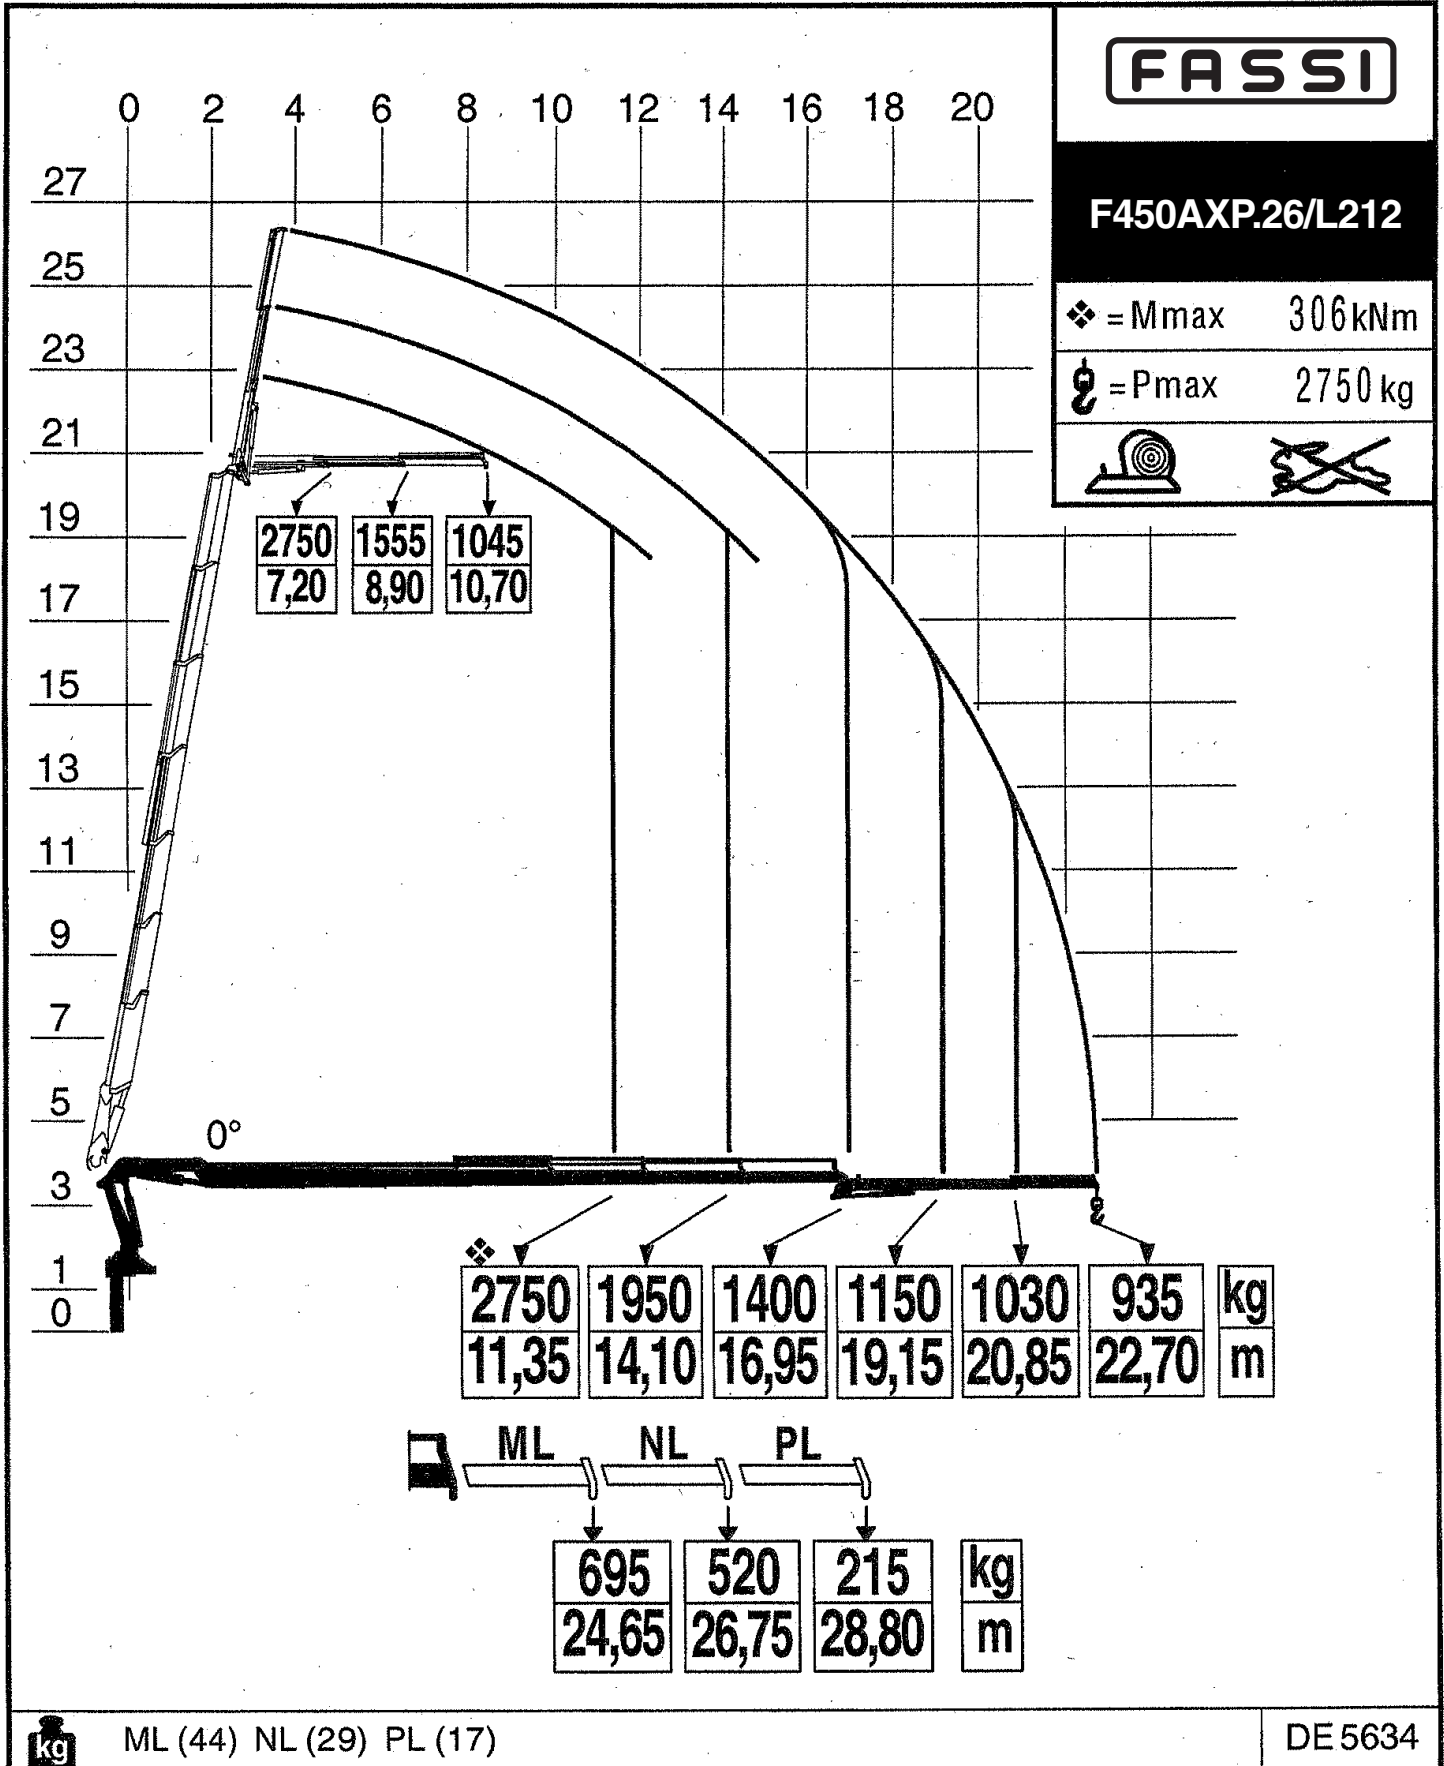

Via dei Carmelitani, 2
24021 Albino BG
tel. ++39 35 776400
fax ++39 35 755020
www.fassigroup.com
fassi@fassigroup.com

LOAD DIAGRAM HYDRAULIC EXTENSIONS WITH LIFTING MOMENT LIMITING DEVICE