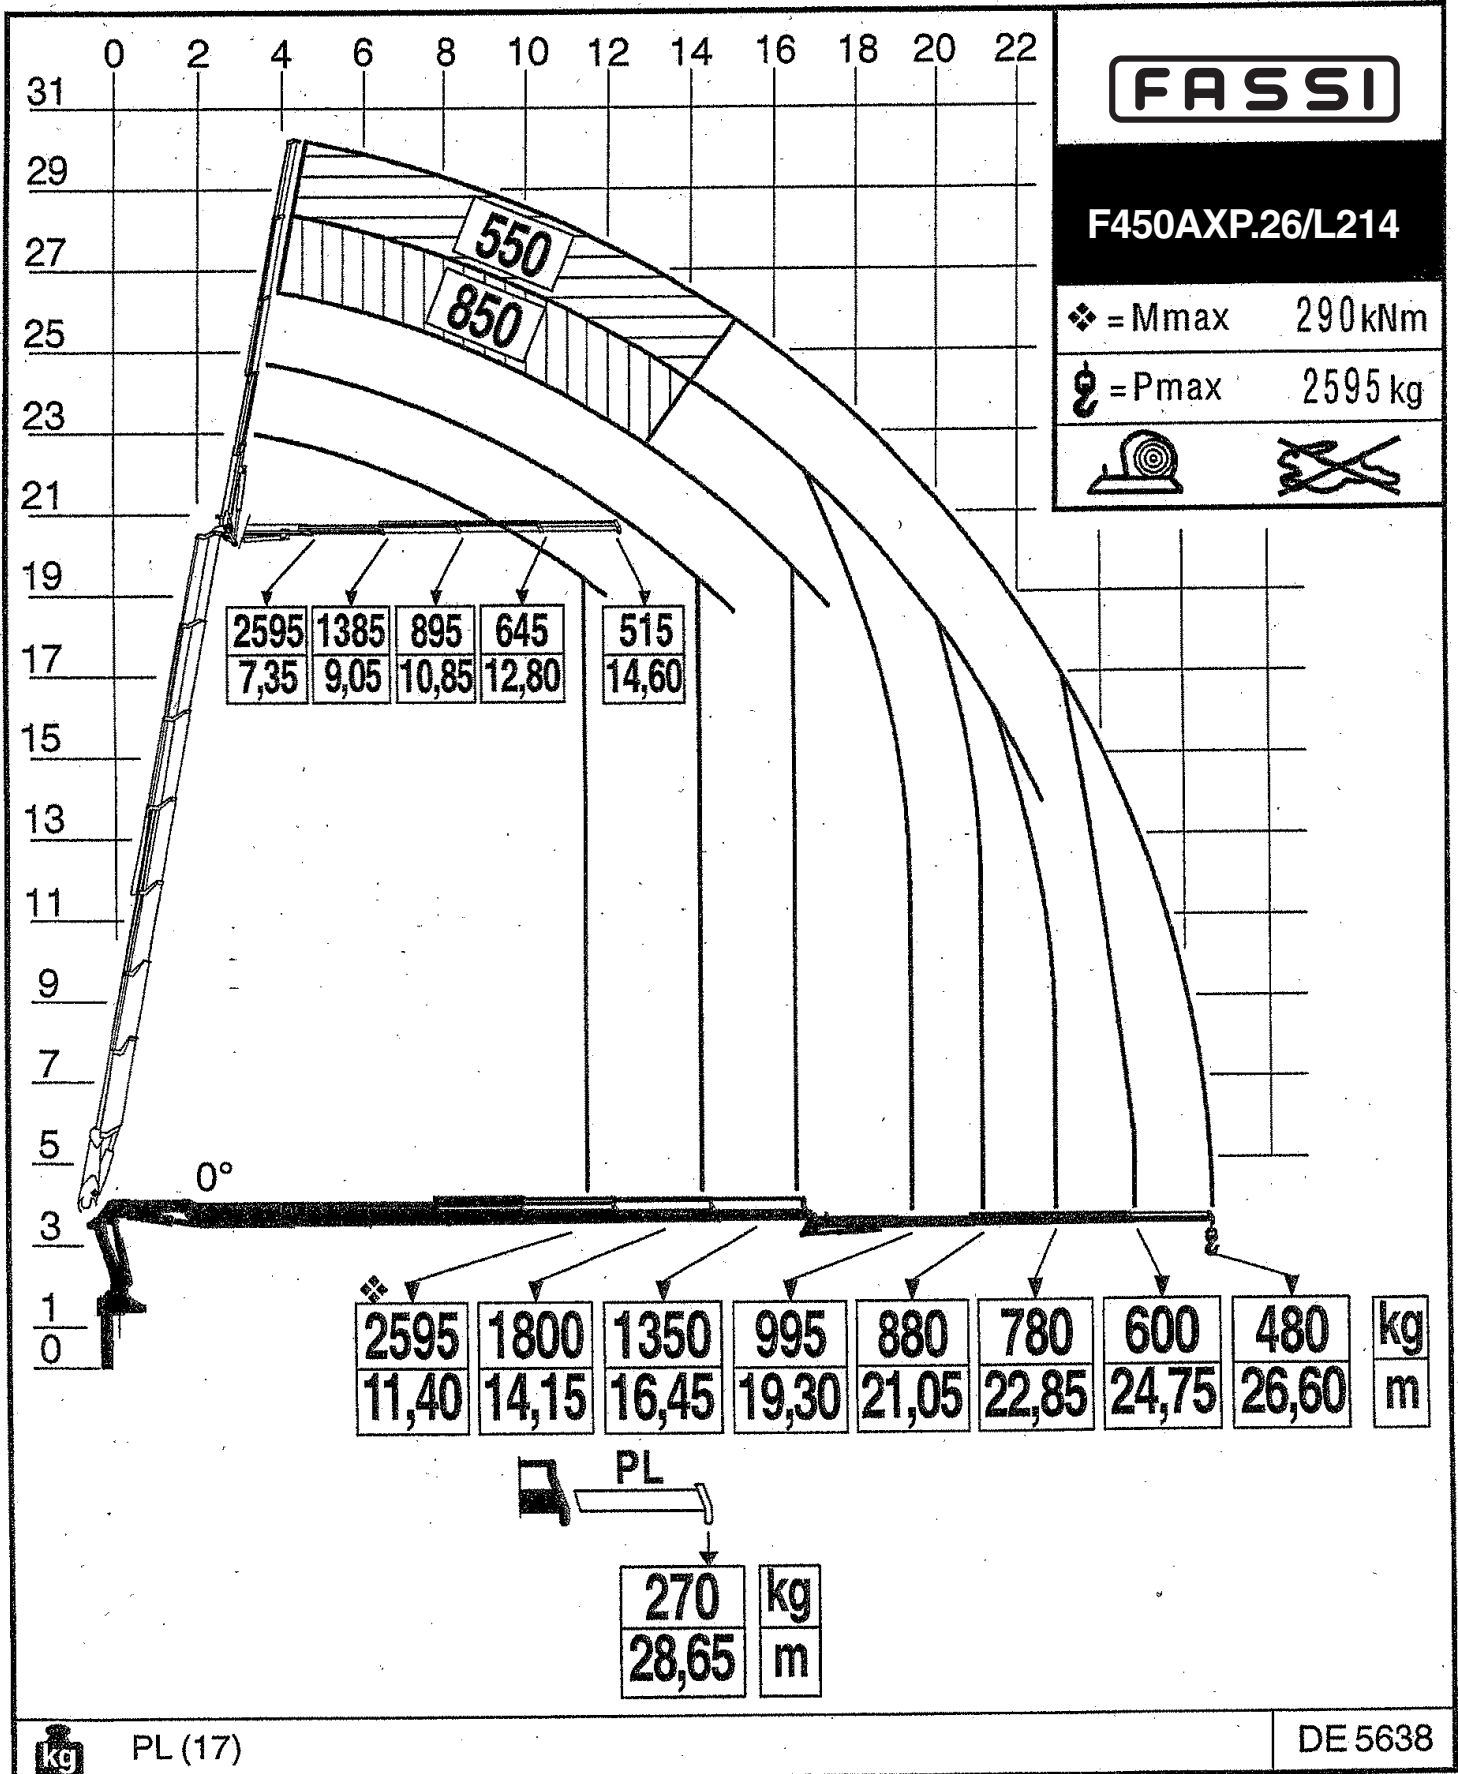

Via dei Carmelitani, 2
24021 Albino BG
tel. ++39 35 776400
fax ++39 35 755020
www.fassigroup.com
fassi@fassigroup.com

LOAD DIAGRAM HYDRAULIC EXTENSIONS WITH LIFTING MOMENT LIMITING DEVICE