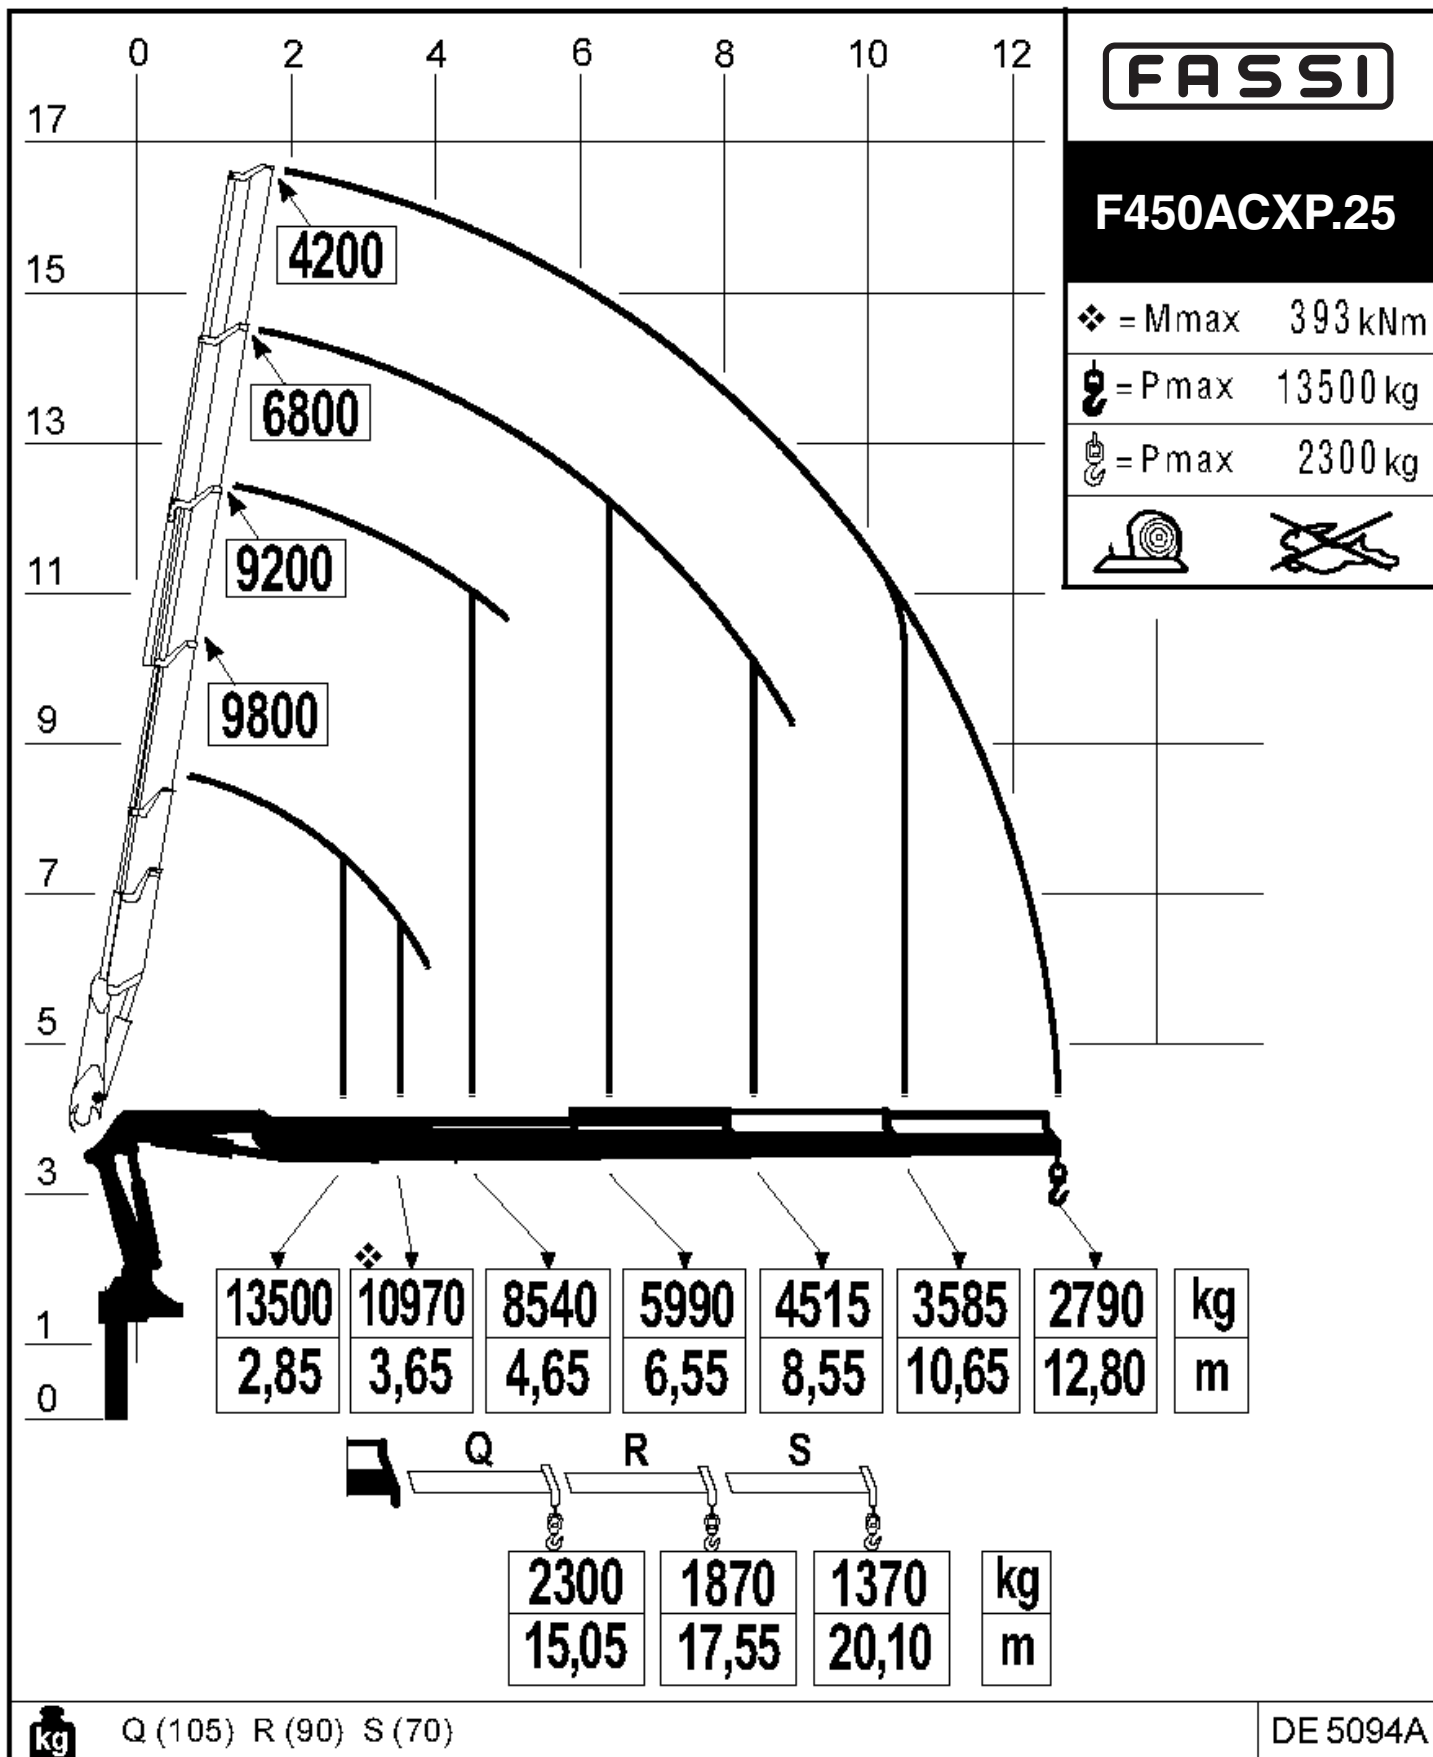

Via dei Carmelitani, 2
24021 Albino BG
tel. ++39 35 776400
fax ++39 35 755020
www.fassigroup.com
fassi@fassigroup.com

LOAD DIAGRAM WITH LIFTING MOMENT LIMITING DEVICE