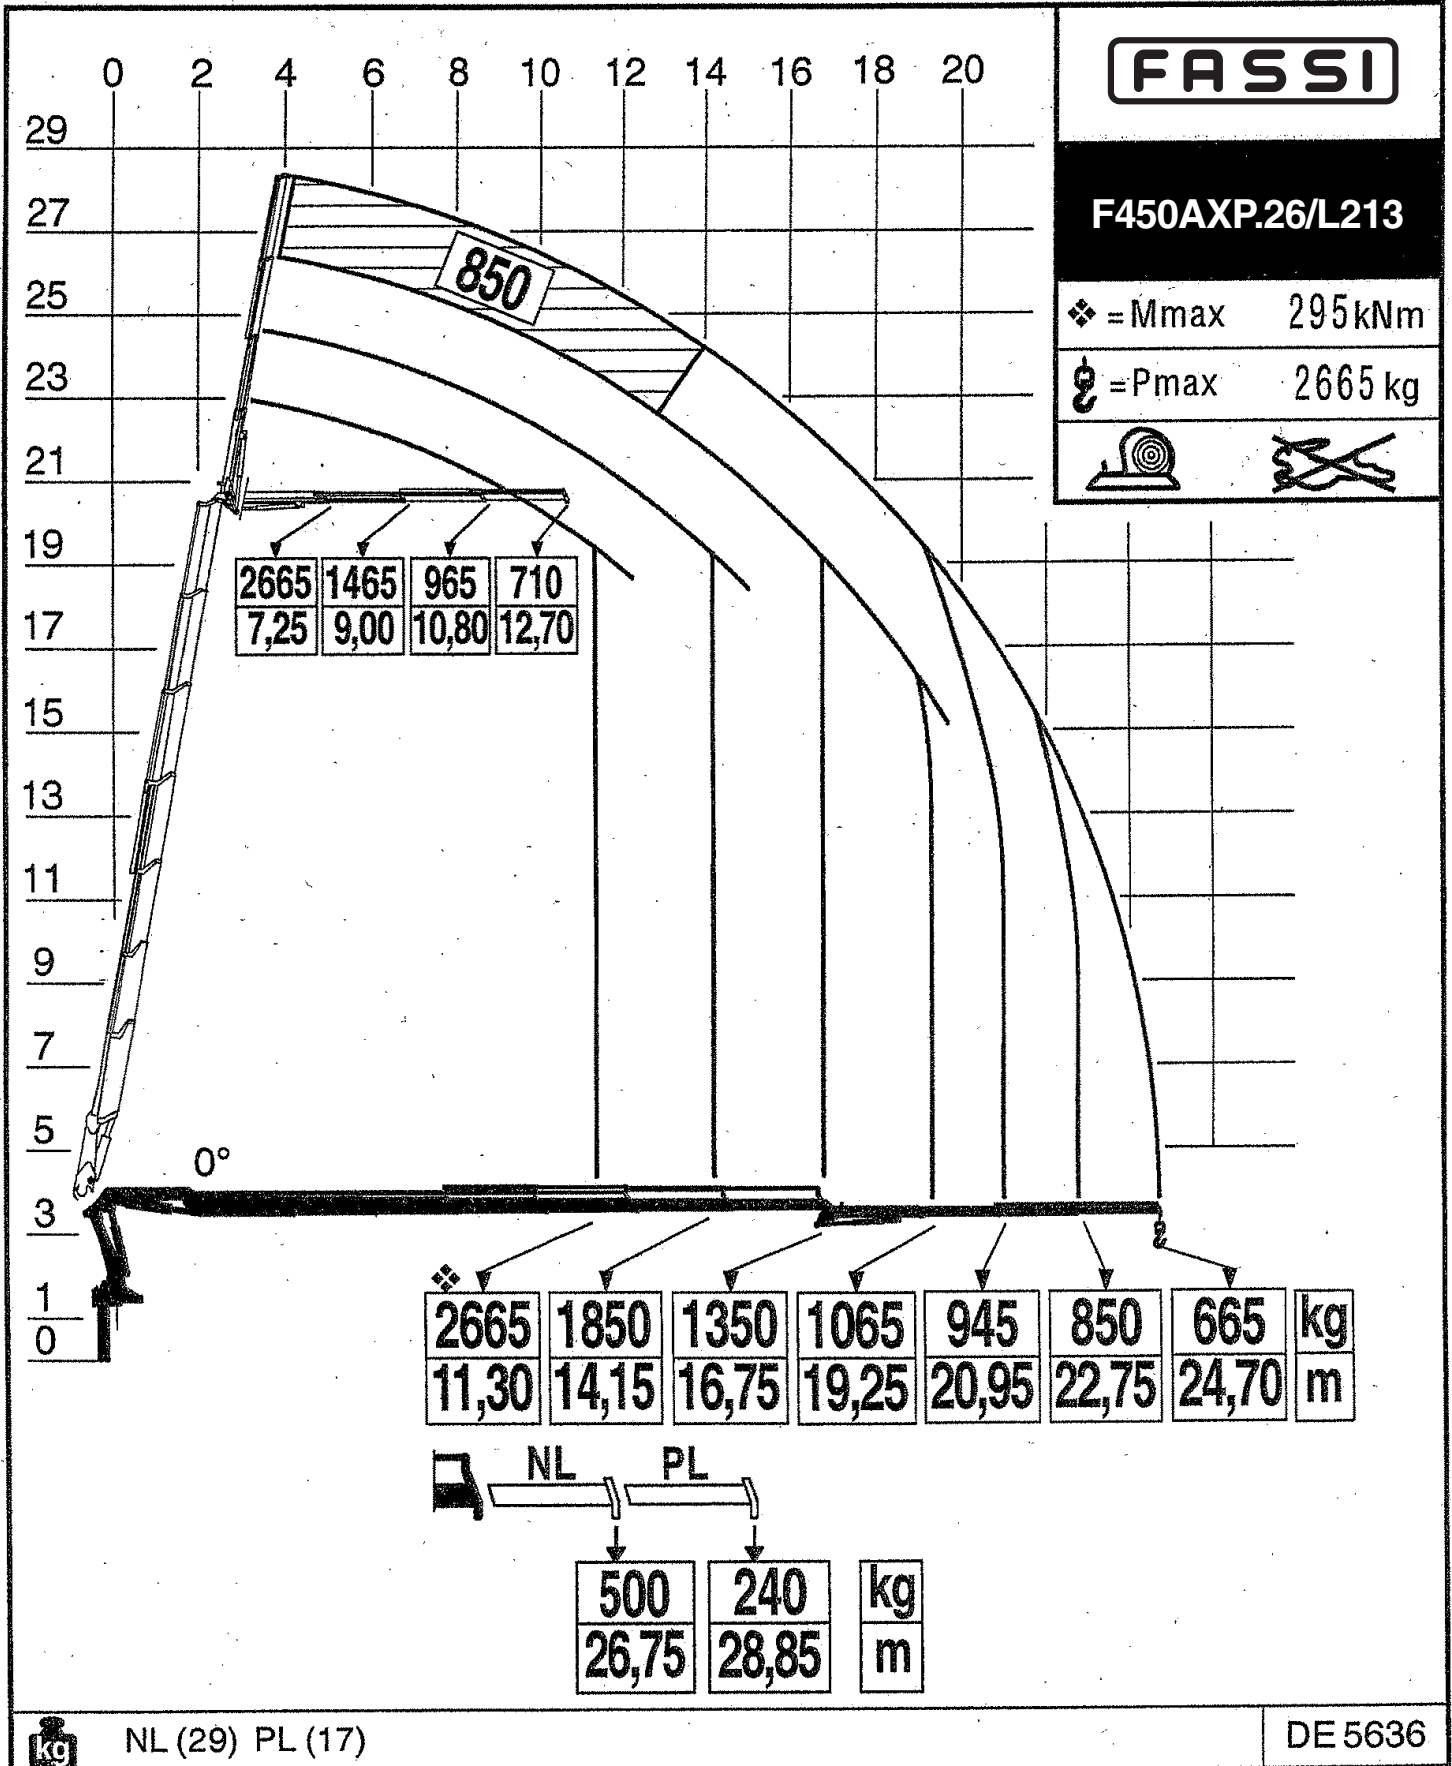

Via dei Carmelitani, 2
24021 Albino BG
tel. ++39 35 776400
fax ++39 35 755020
www.fassigroup.com
fassi@fassigroup.com

LOAD DIAGRAM HYDRAULIC EXTENSIONS WITH LIFTING MOMENT LIMITING DEVICE