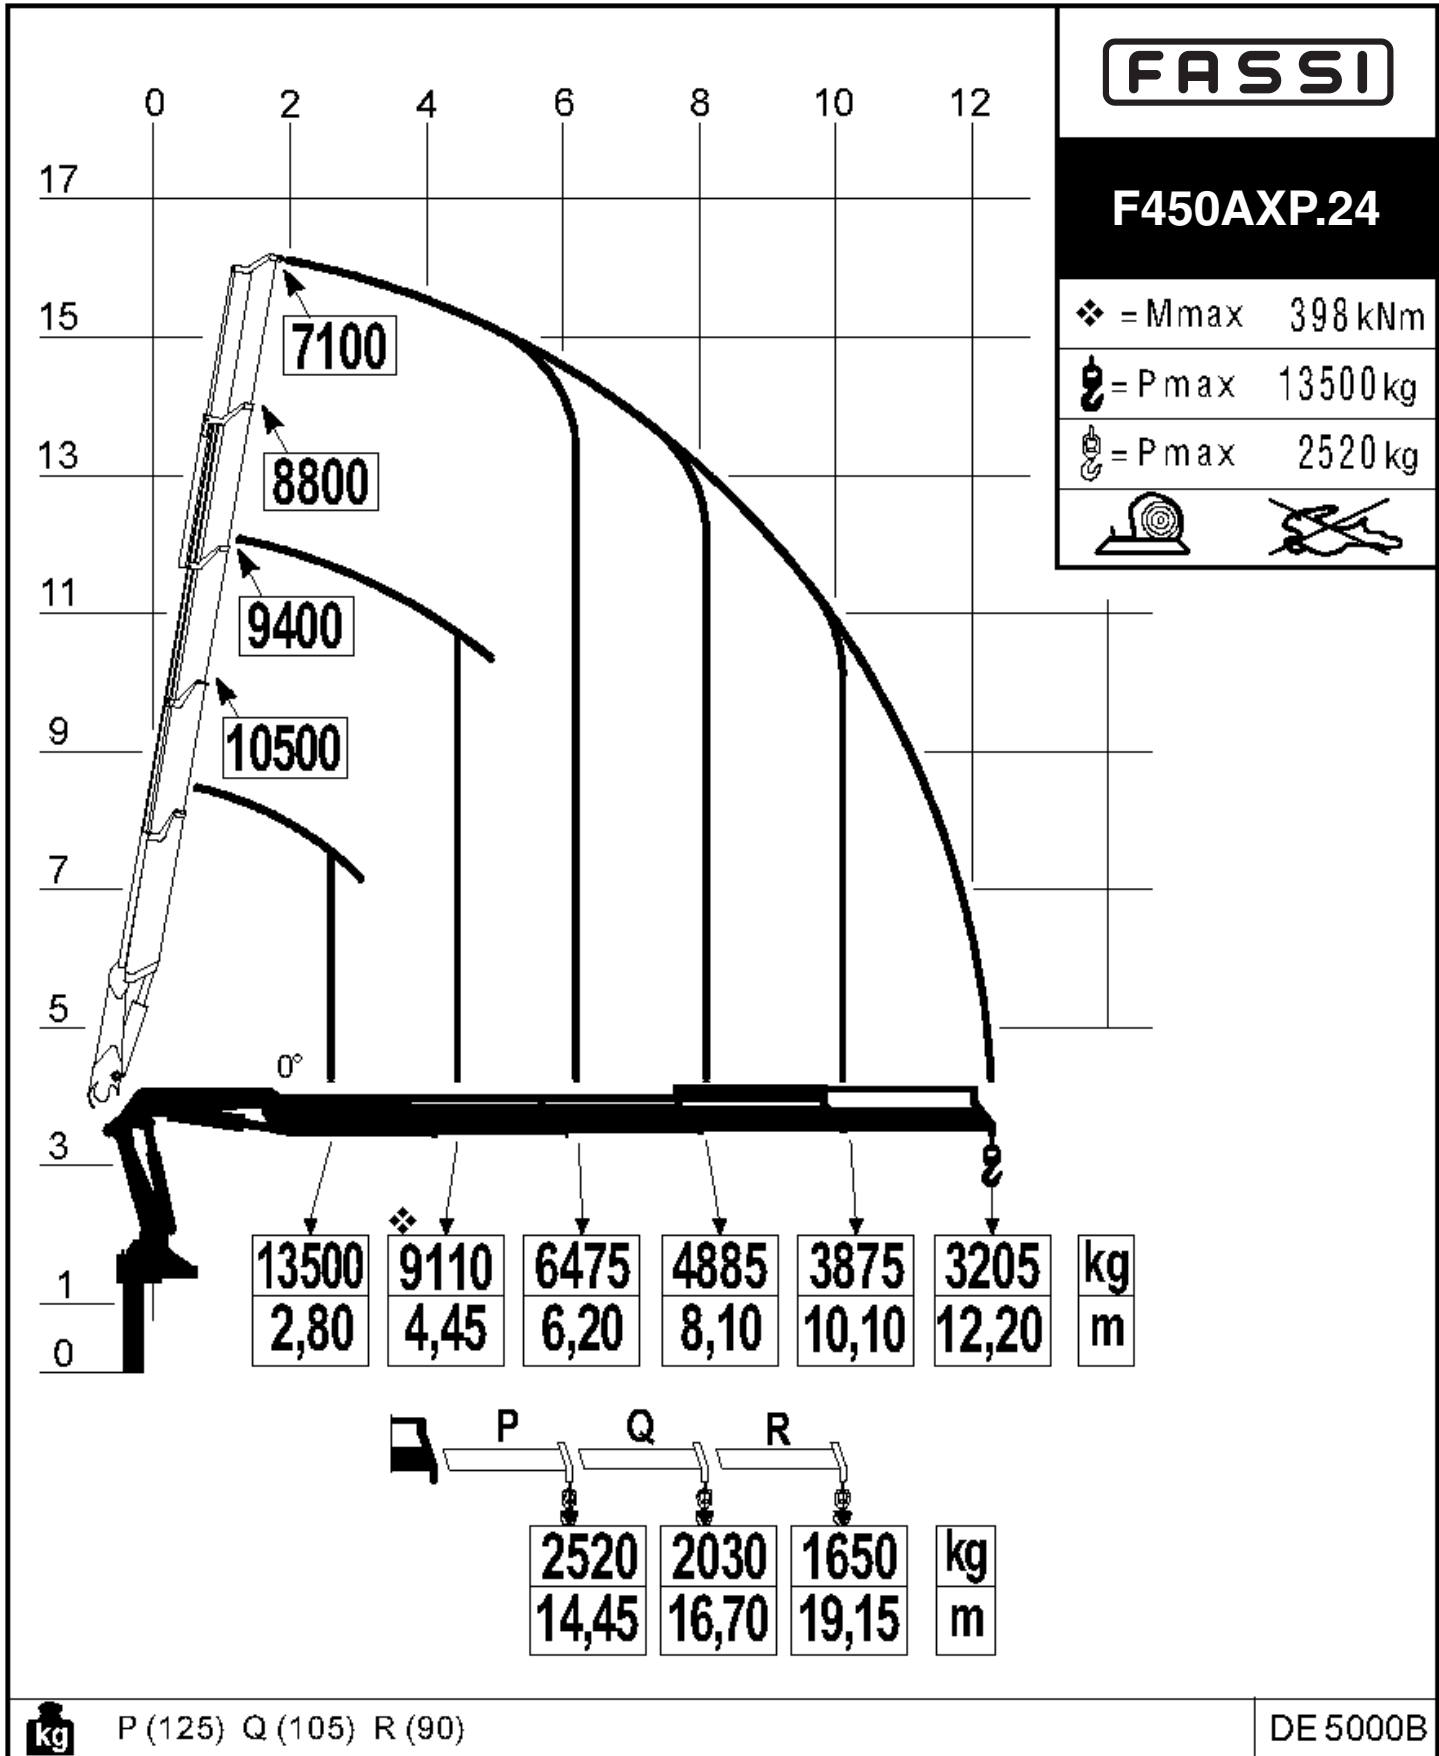

Via dei Carmelitani, 2
24021 Albino BG
tel. ++39 35 776400
fax ++39 35 755020
www.fassigroup.com
fassi@fassigroup.com

LOAD DIAGRAM WITH LIFTING MOMENT LIMITING DEVICE