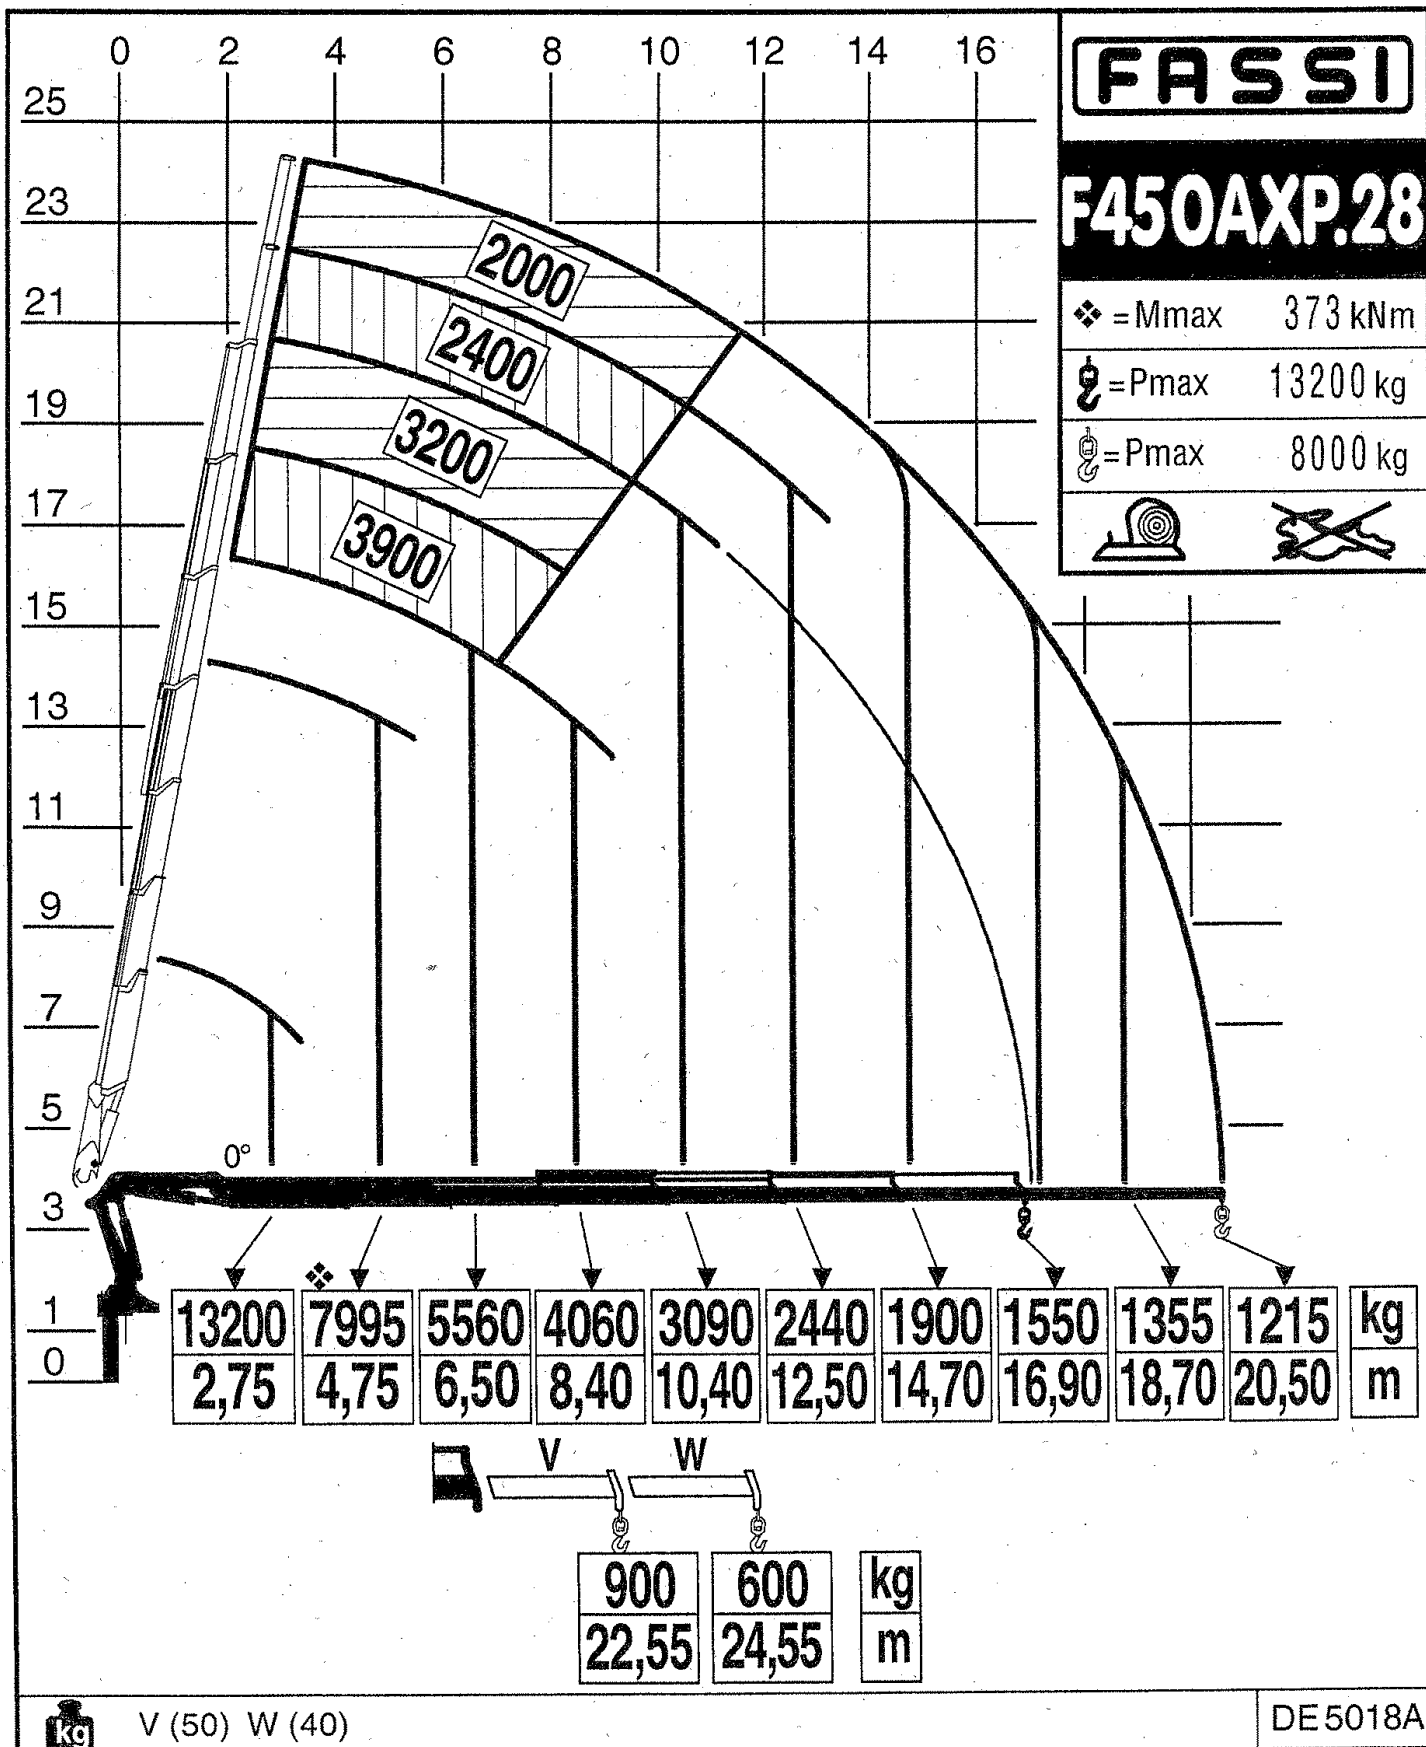

Via Roma, 110
24021 Albino BG
tel. ++39 35 776400
fax ++39 35 755020
www.fassigroup.com
fassi@fassigroup.com

LOAD DIAGRAM WITH LIFTING MOMENT LIMITING DEVICE