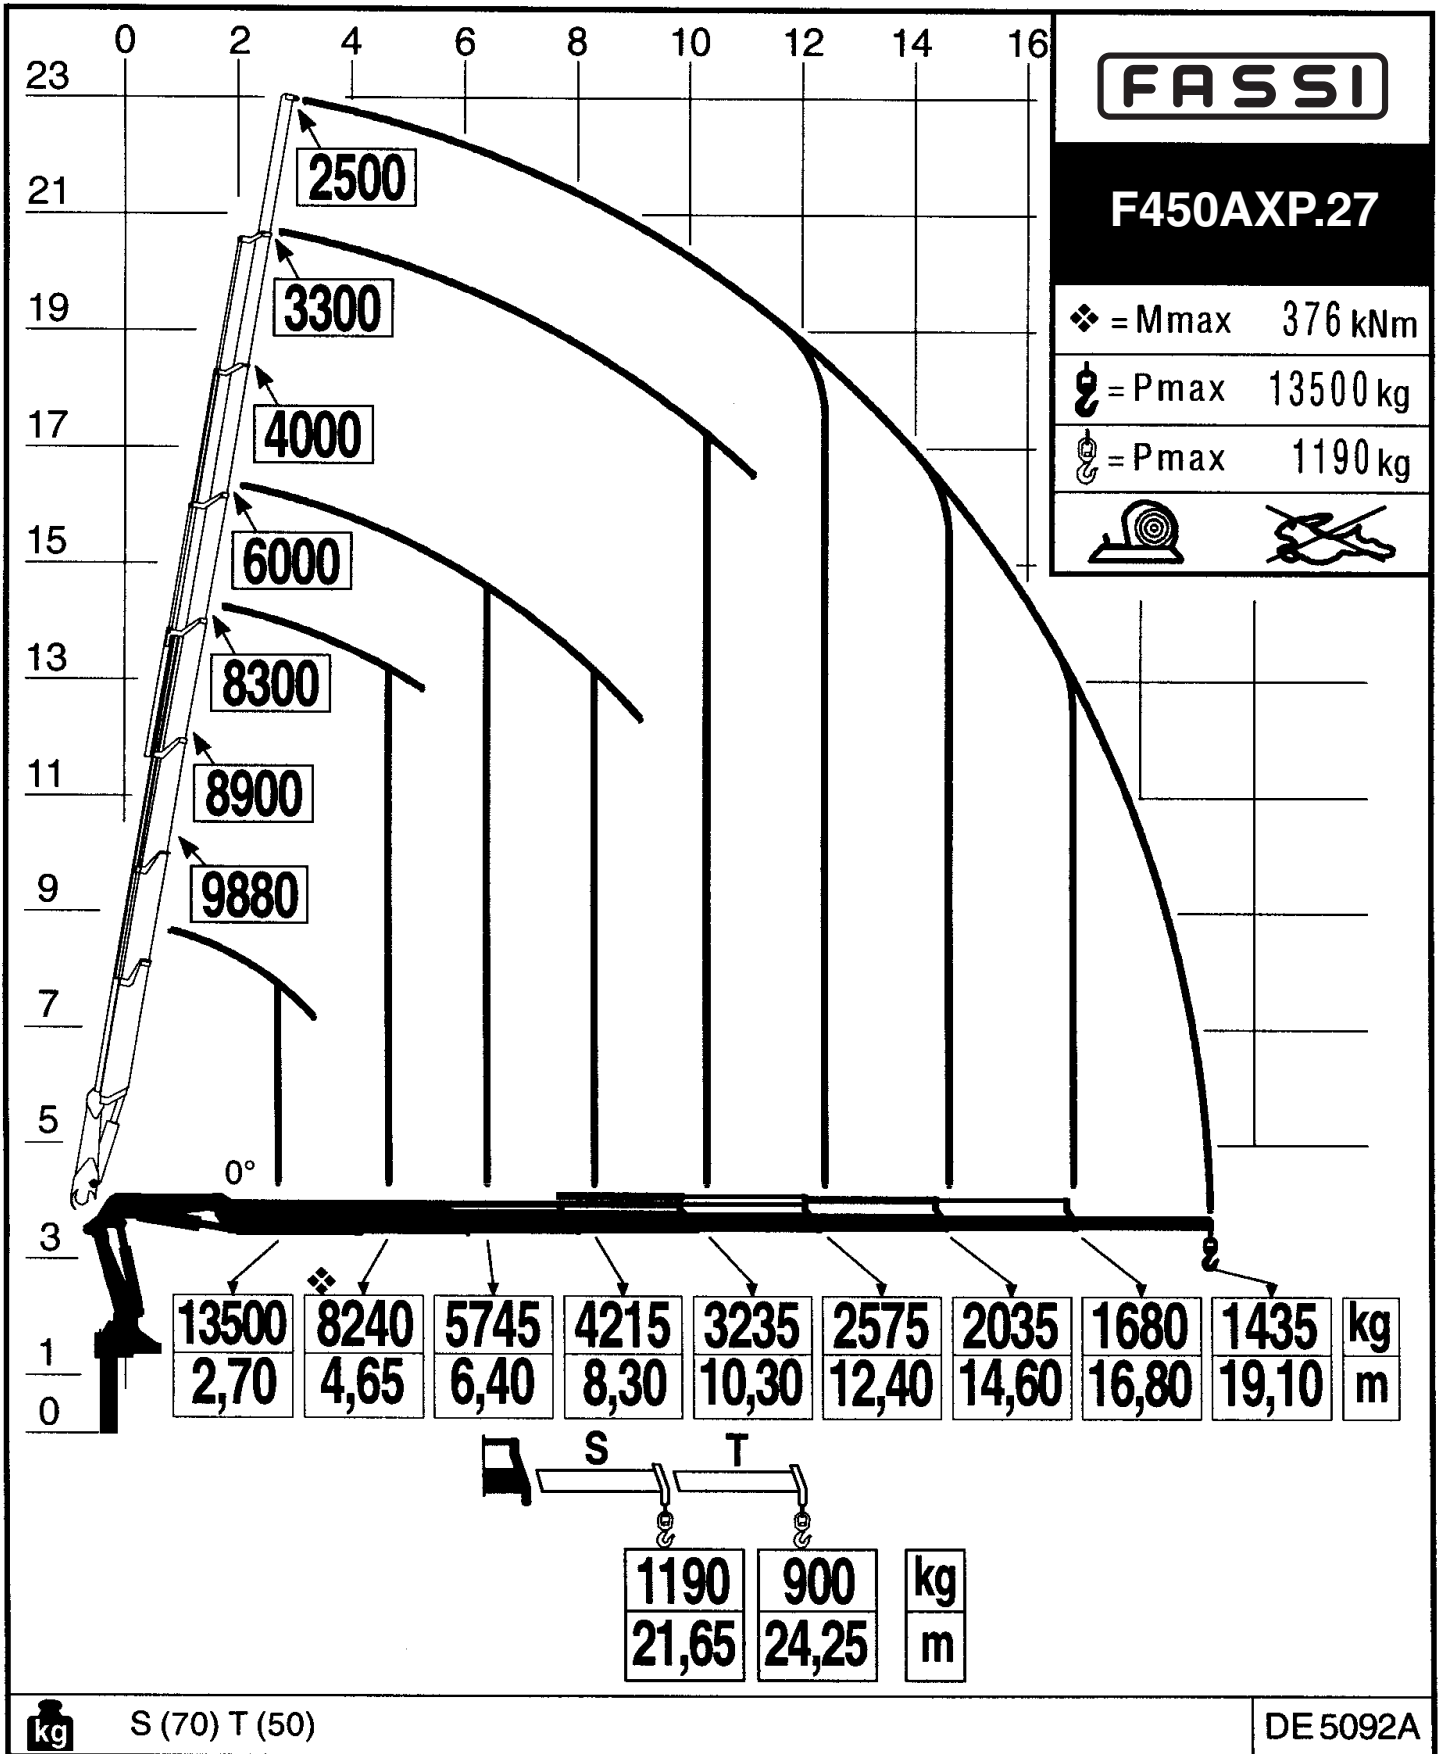

Via dei Carmelitani, 2
24021 Albino BG
tel. ++39 35 776400
fax ++39 35 755020
www.fassigroup.com
fassi@fassigroup.com

LOAD DIAGRAM WITH LIFTING MOMENT LIMITING DEVICE