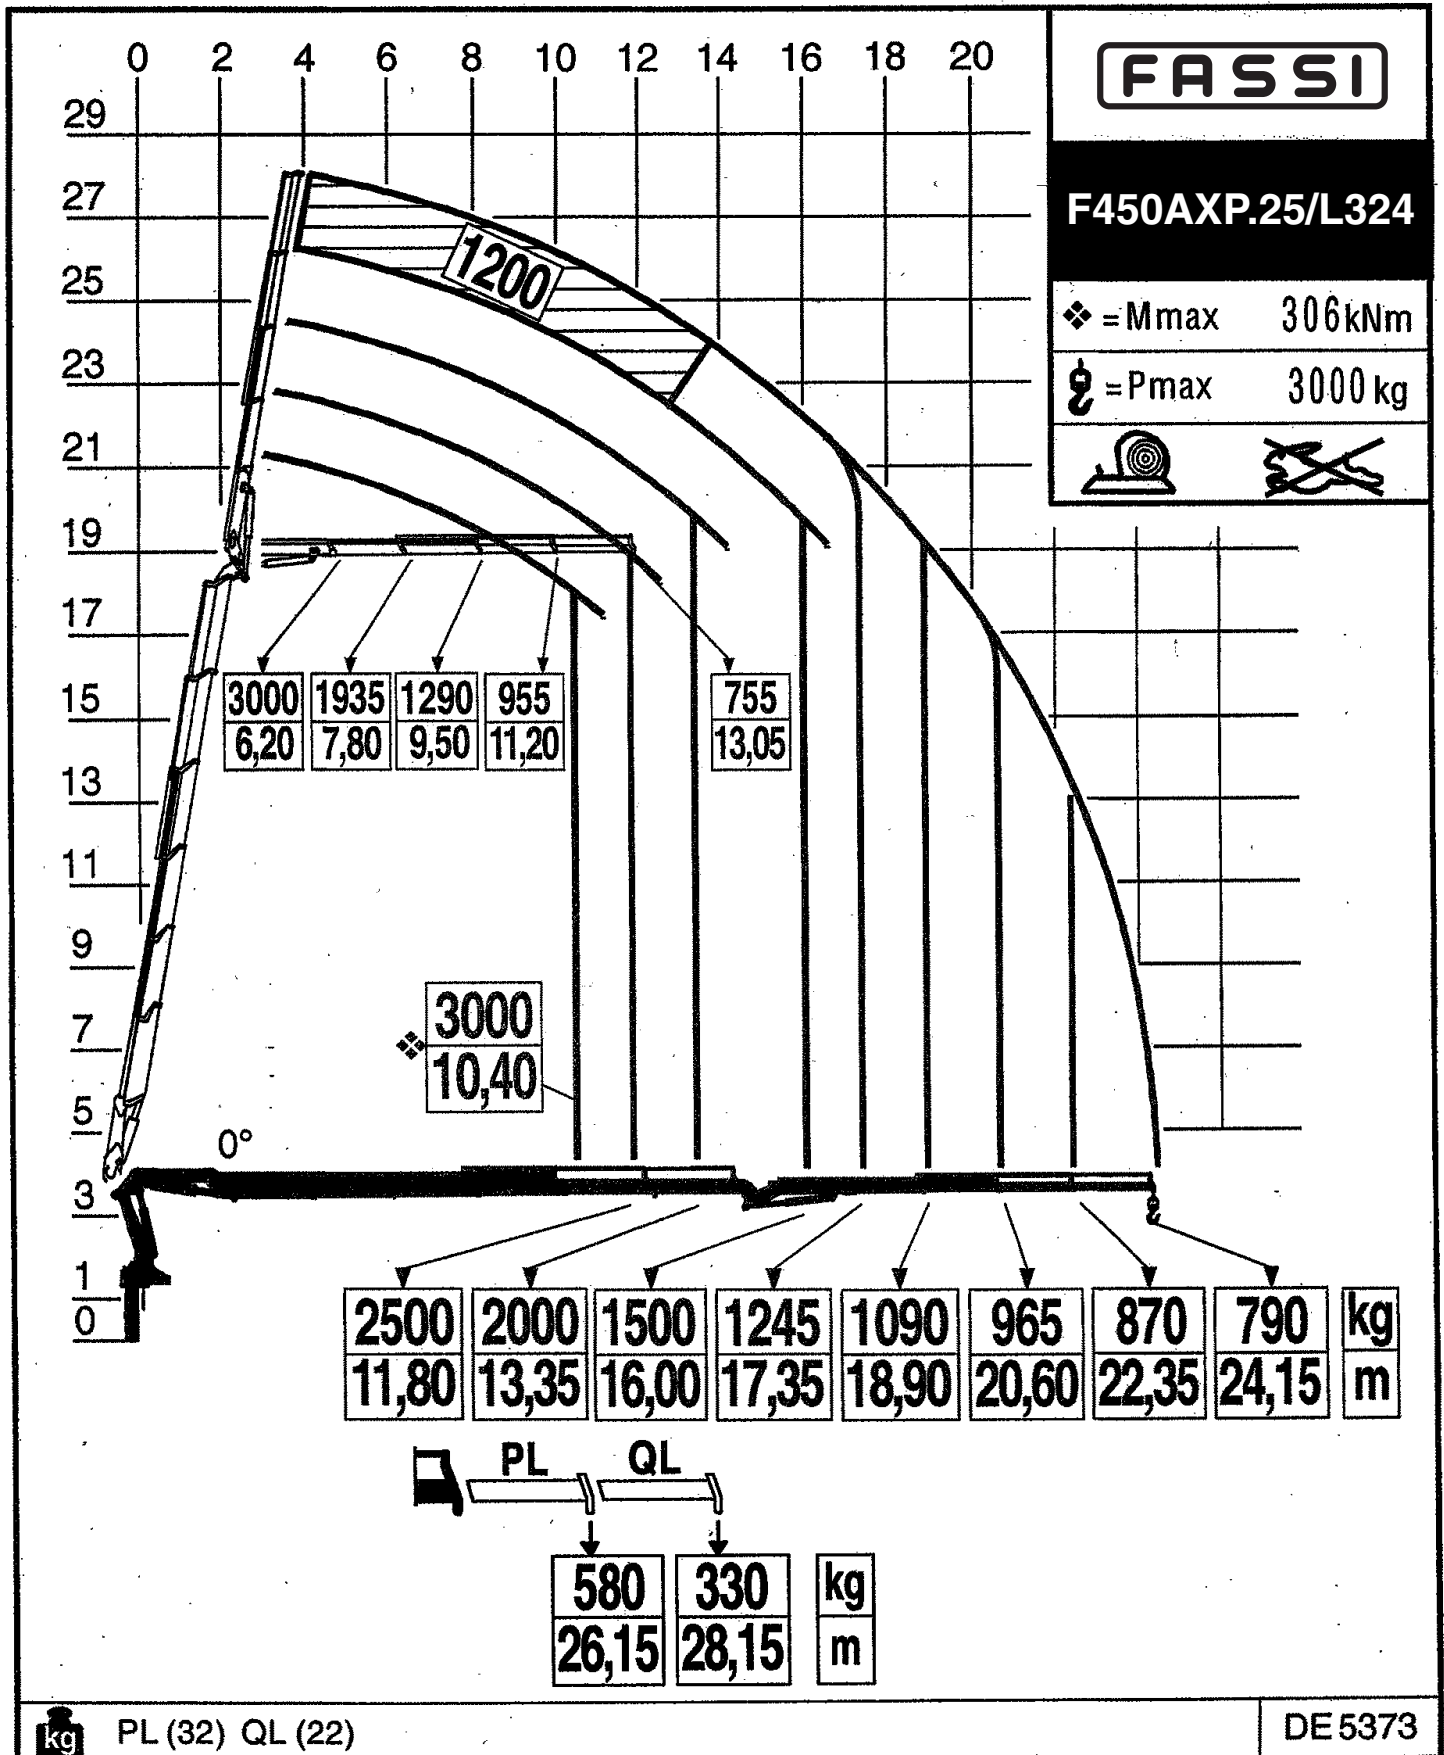

Via dei Carmelitani, 2
24021 Albino BG
tel. ++39 35 776400
fax ++39 35 755020
www.fassigroup.com
fassi@fassigroup.com

LOAD DIAGRAM HYDRAULIC EXTENSIONS WITH LIFTING MOMENT LIMITING DEVICE