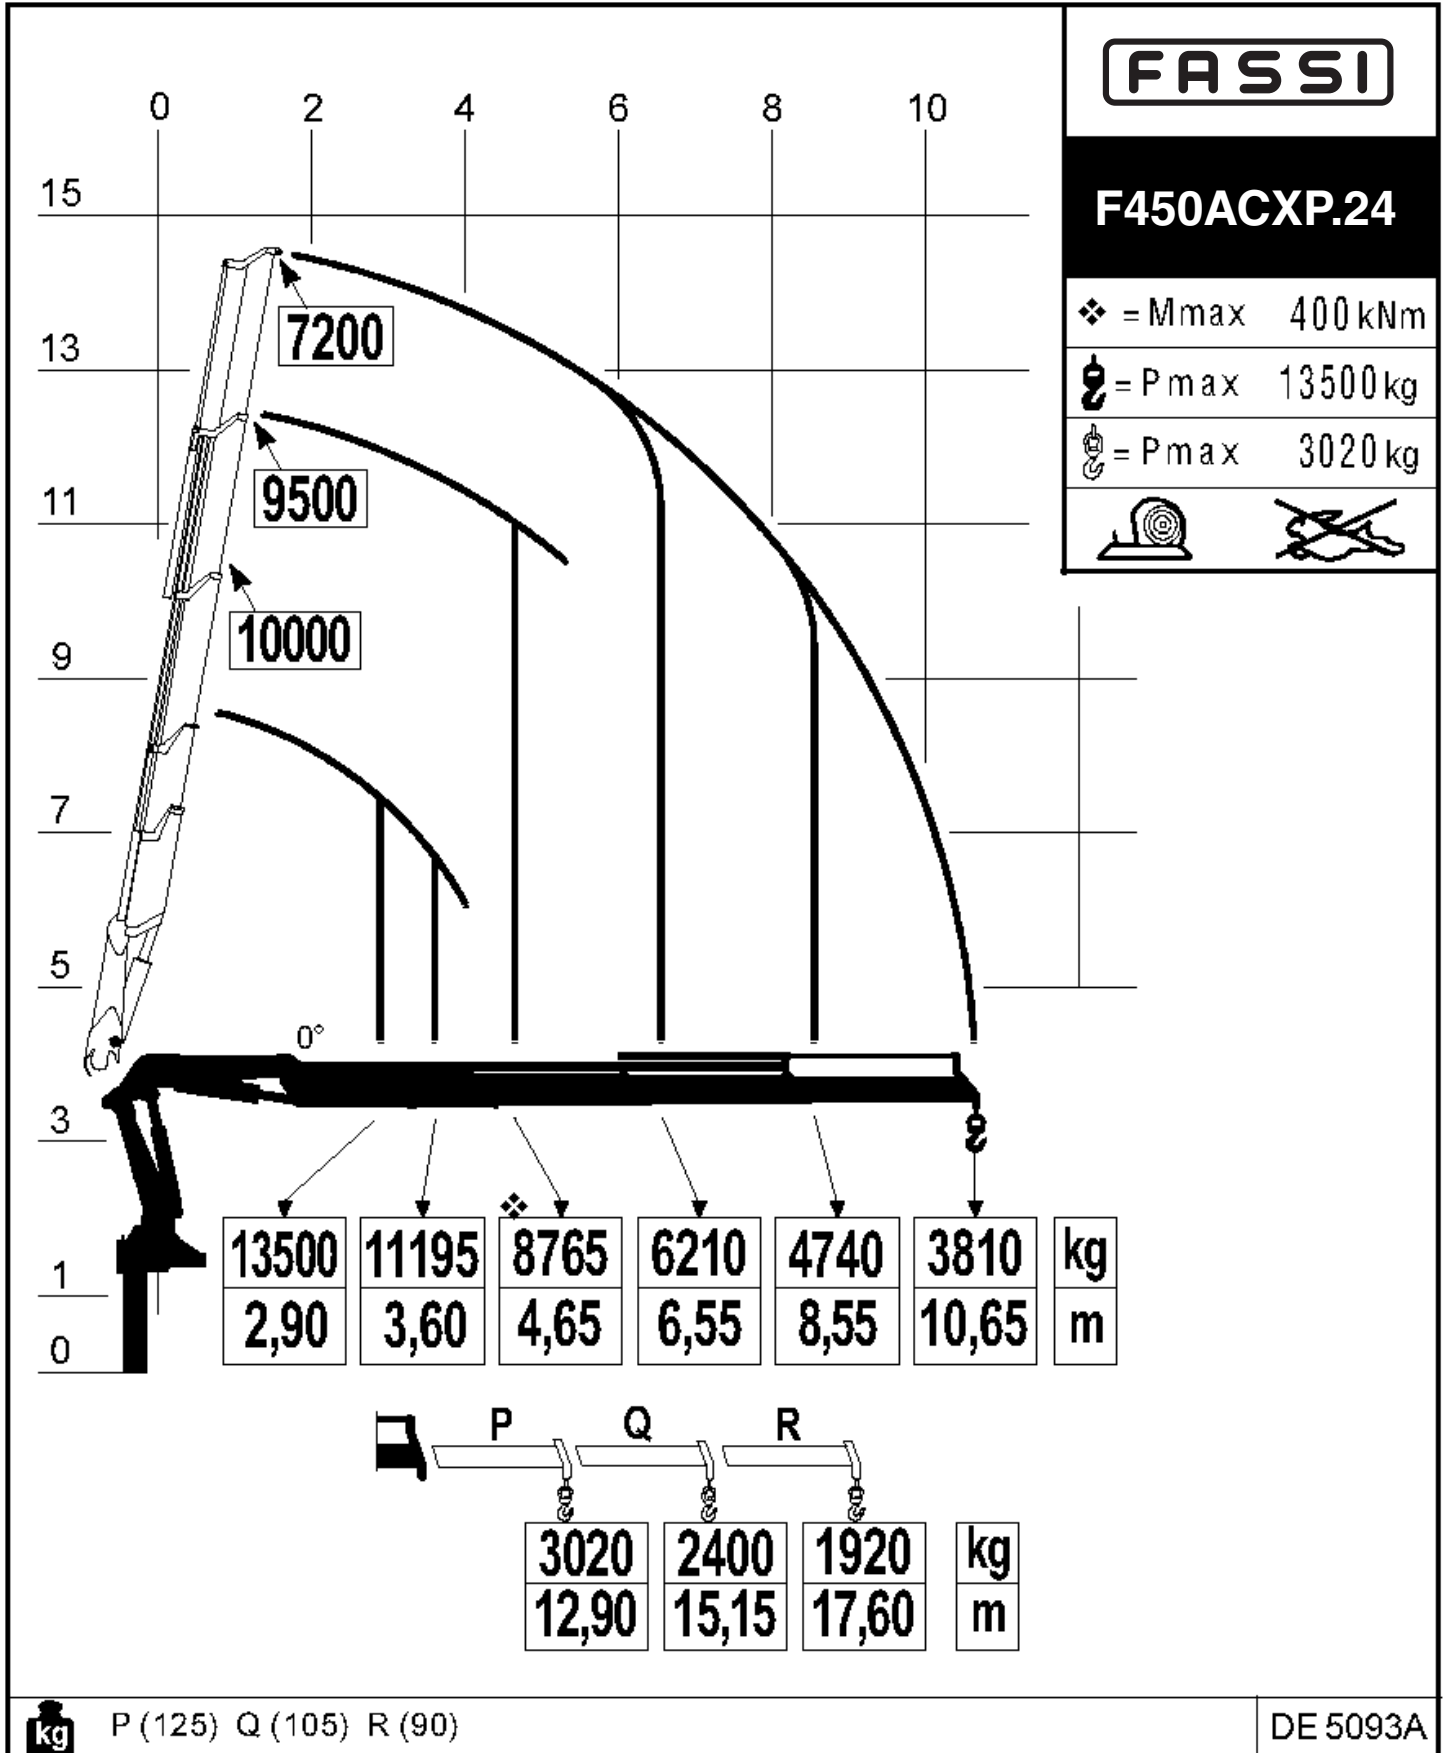

Via dei Carmelitani, 2
24021 Albino BG
tel. ++39 35 776400
fax ++39 35 755020
www.fassigroup.com
fassi@fassigroup.com

LOAD DIAGRAM WITH LIFTING MOMENT LIMITING DEVICE