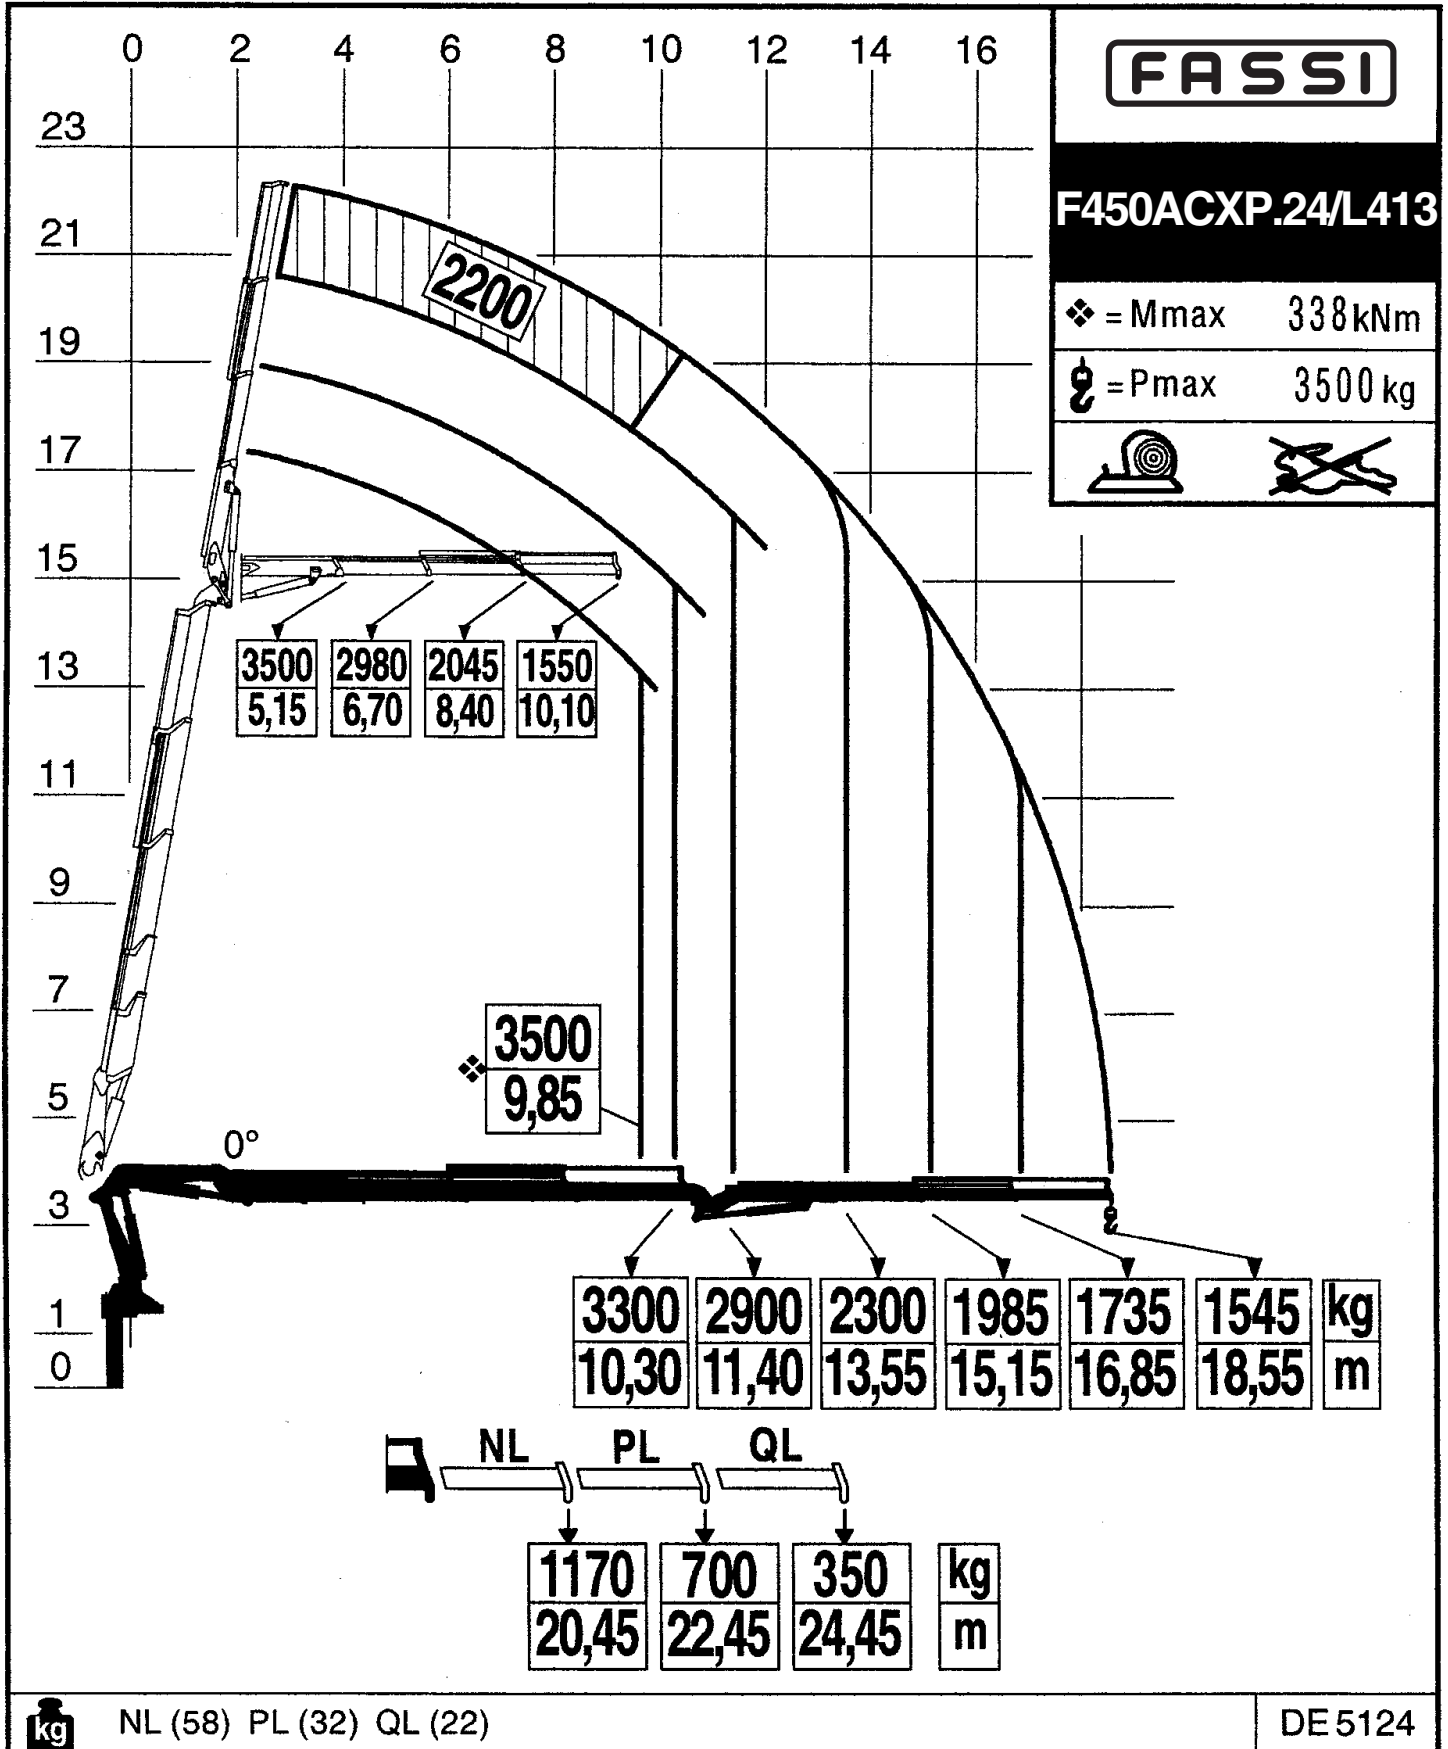

Via dei Carmelitani, 2
24021 Albino BG
tel. ++39 35 776400
fax ++39 35 755020
www.fassigroup.com
fassi@fassigroup.com

LOAD DIAGRAM HYDRAULIC EXTENSIONS WITH LIFTING MOMENT LIMITING DEVICE