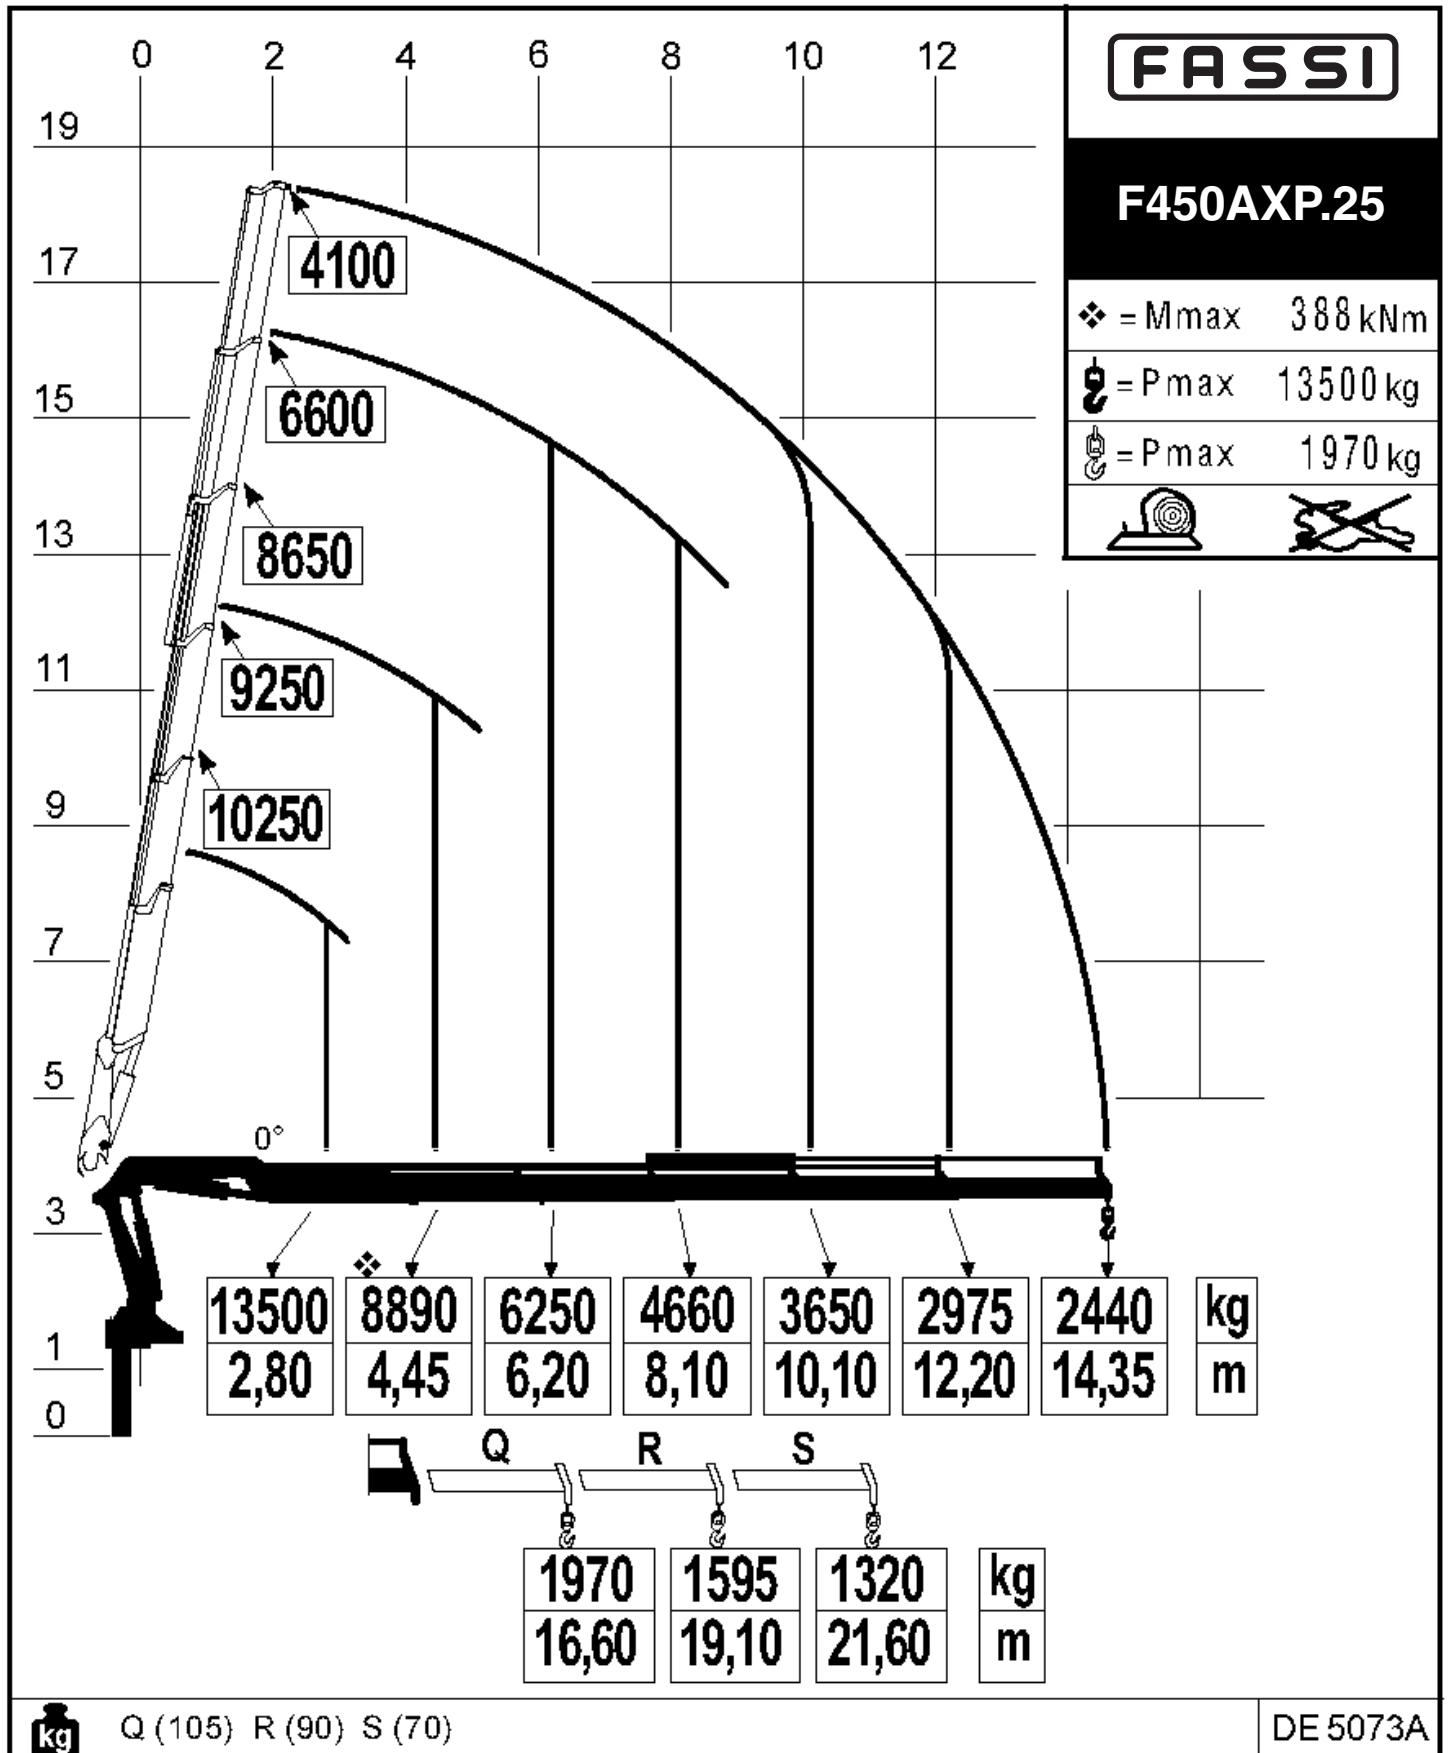

Via dei Carmelitani, 2
24021 Albino BG
tel. ++39 35 776400
fax ++39 35 755020
www.fassigroup.com
fassi@fassigroup.com

LOAD DIAGRAM WITH LIFTING MOMENT LIMITING DEVICE