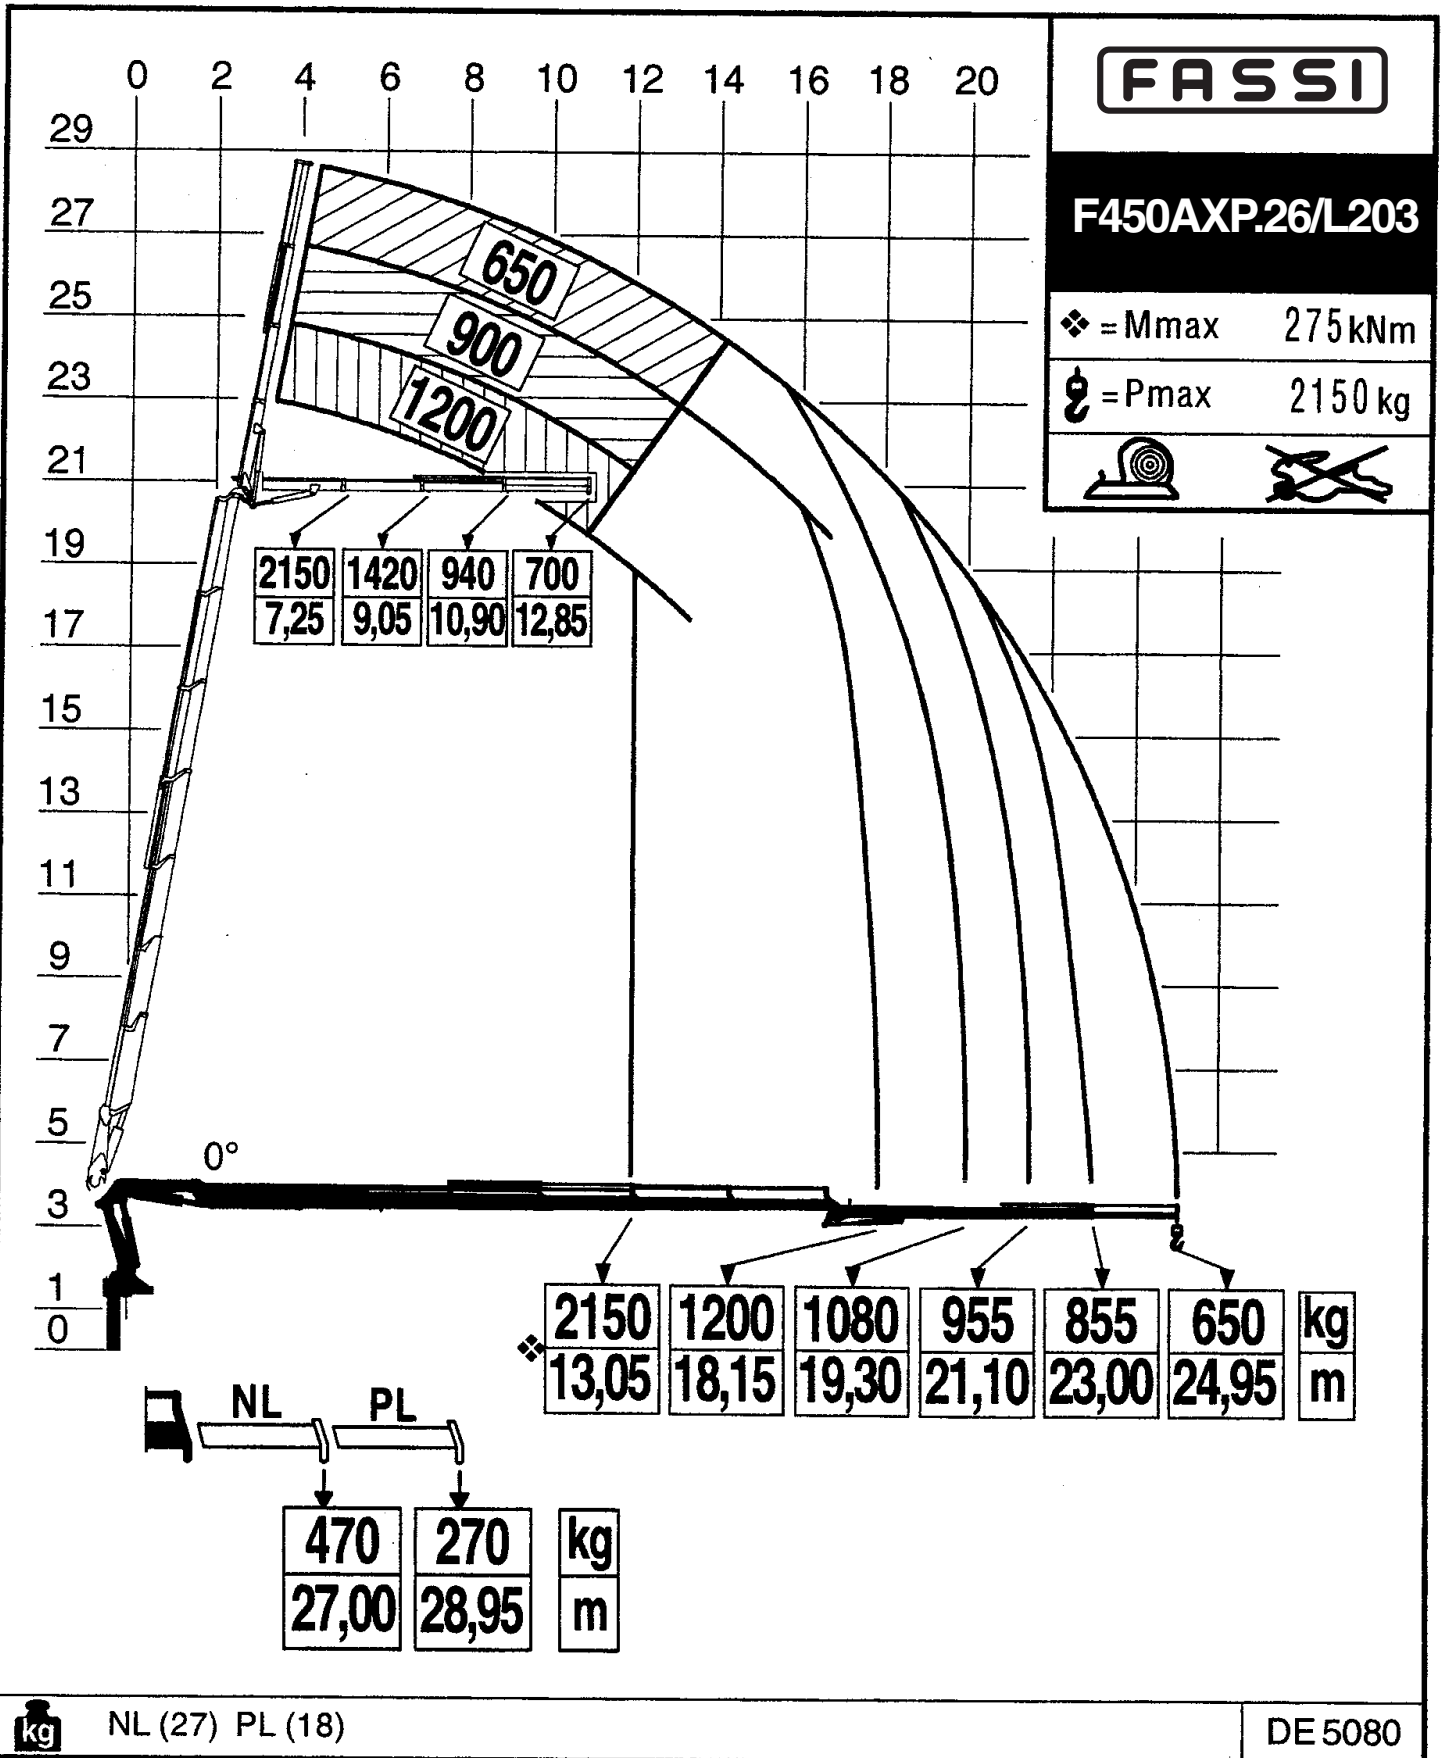

Via dei Carmelitani, 2
24021 Albino BG
tel. ++39 35 776400
fax ++39 35 755020
www.fassigroup.com
fassi@fassigroup.com

LOAD DIAGRAM HYDRAULIC EXTENSIONS WITH LIFTING MOMENT LIMITING DEVICE