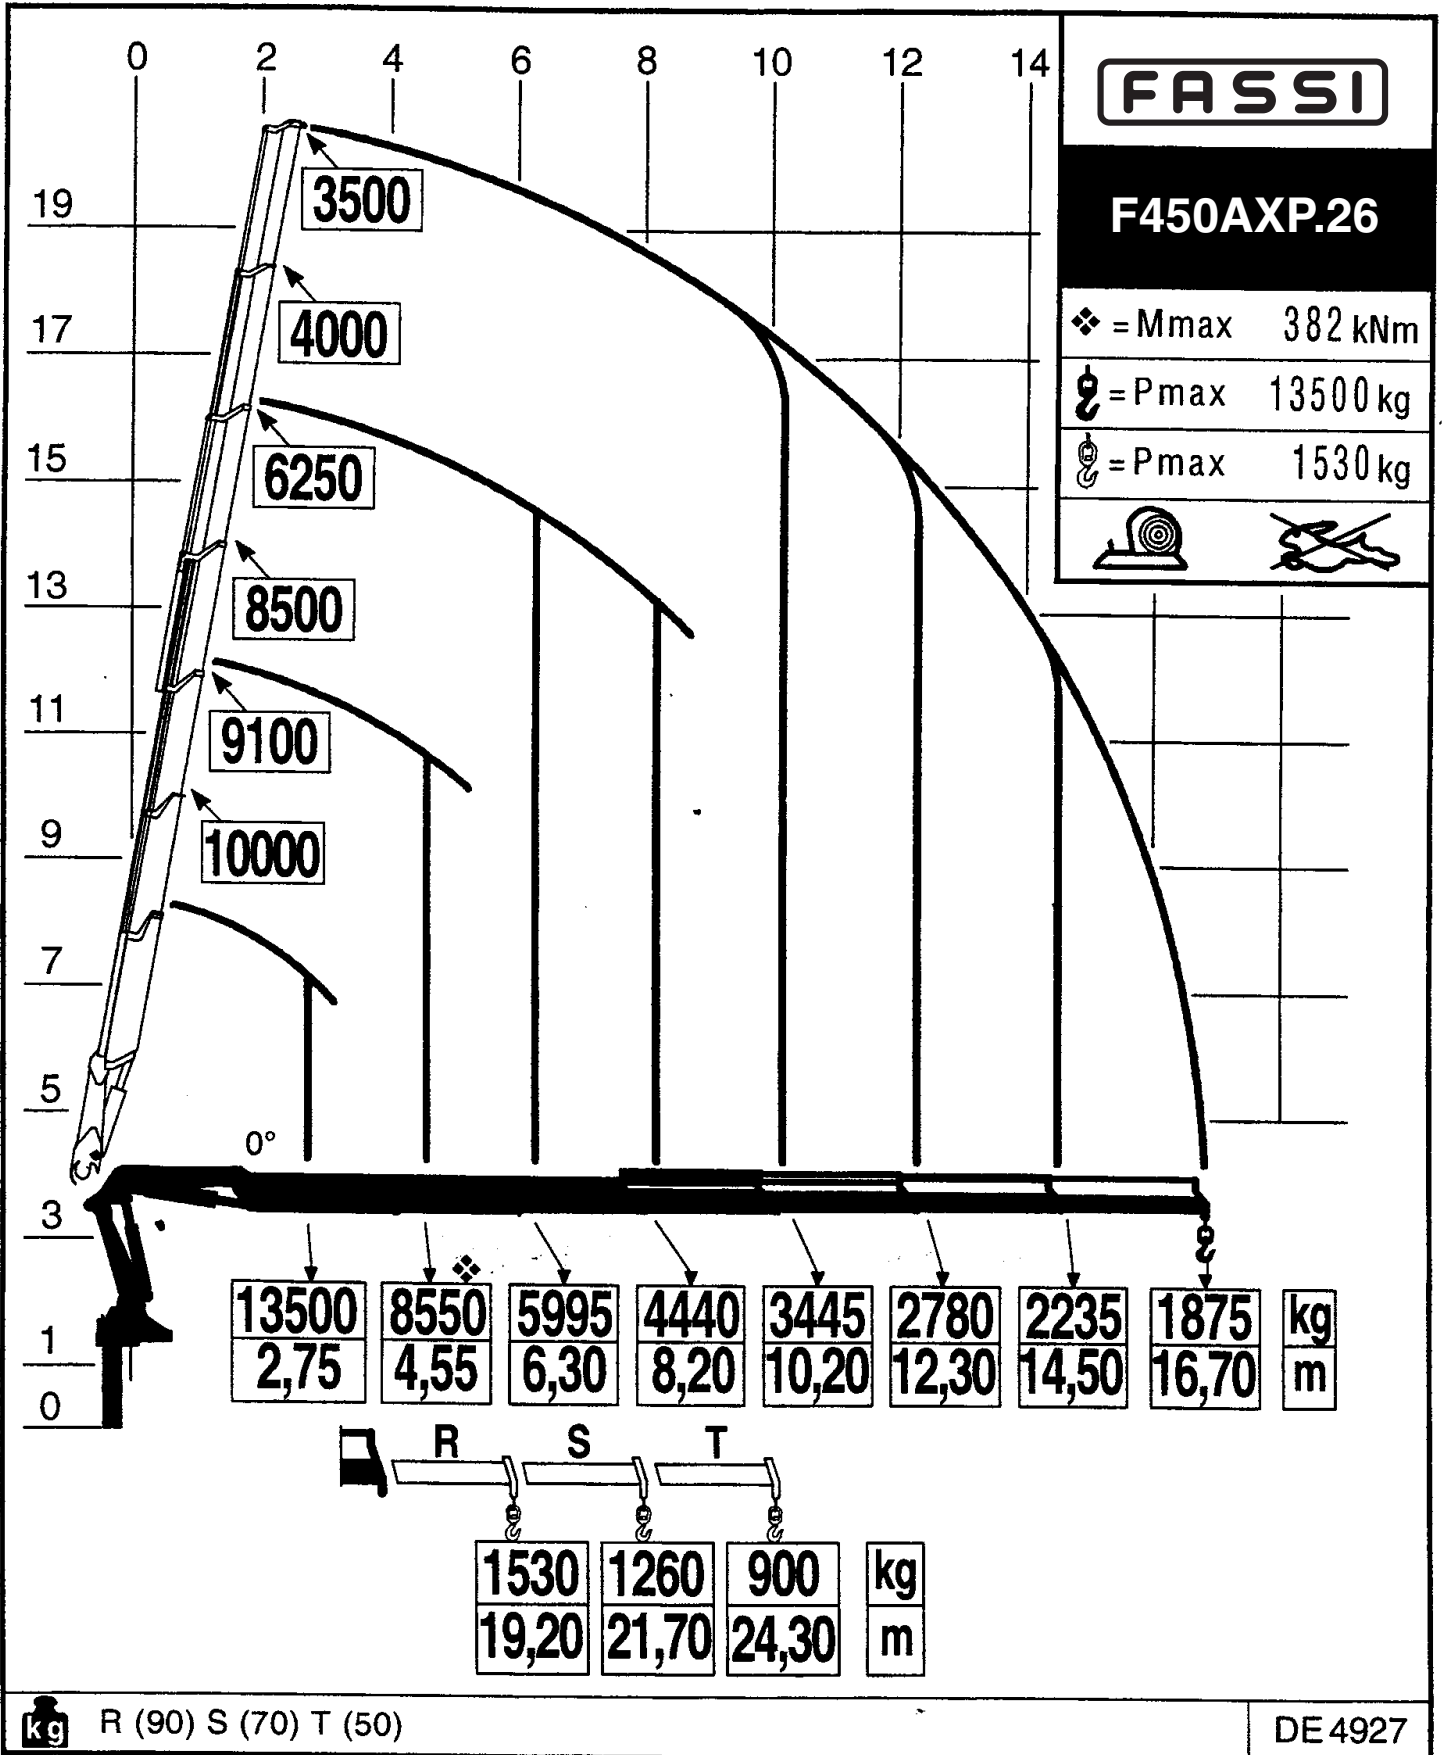

Via dei Carmelitani, 2
24021 Albino BG
tel. ++39 35 776400
fax ++39 35 755020
www.fassigroup.com
fassi@fassigroup.com

LOAD DIAGRAM WITH LIFTING MOMENT LIMITING DEVICE