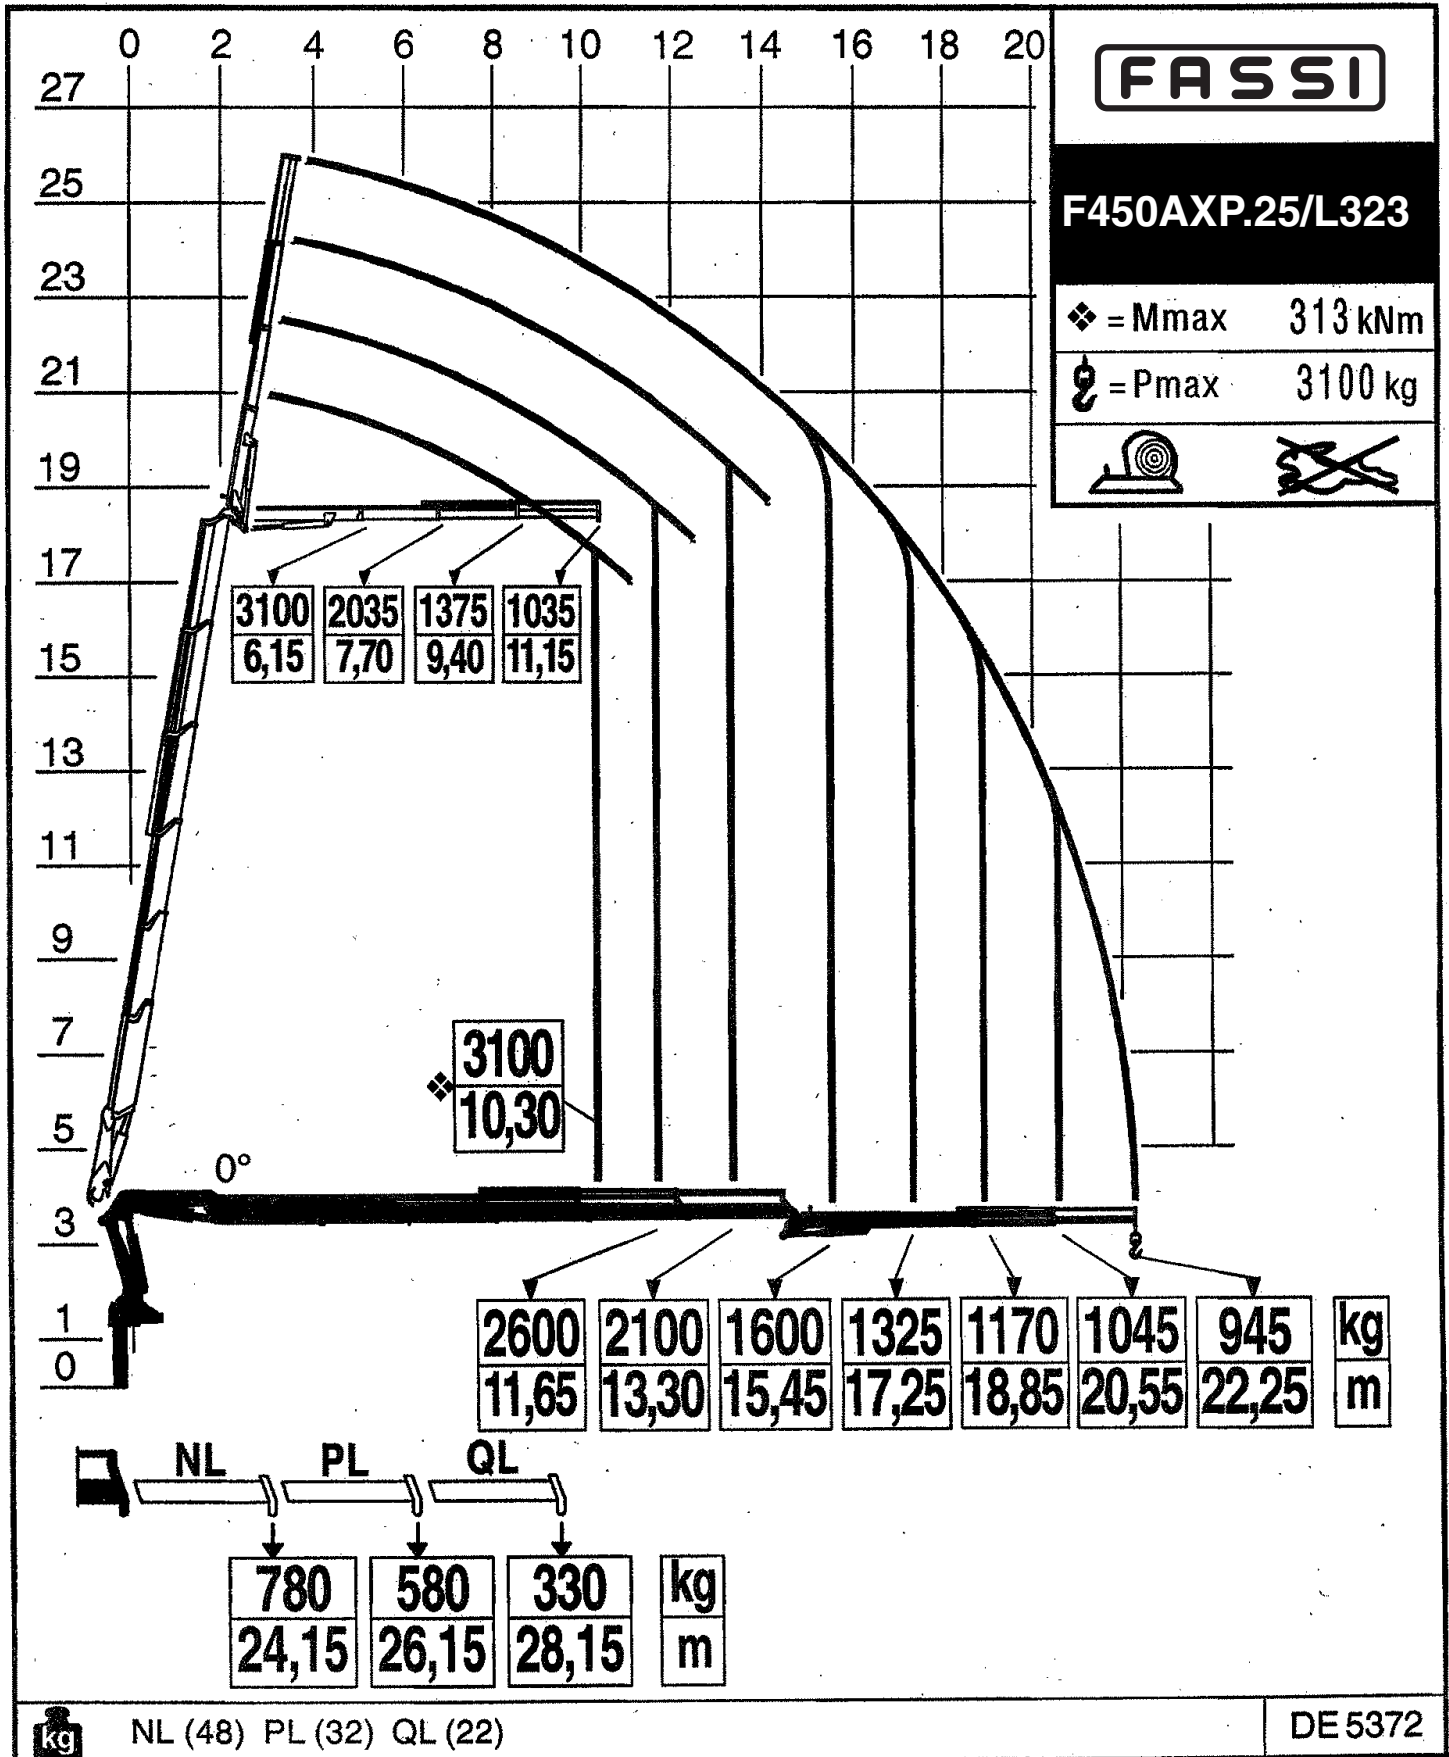

Via dei Carmelitani, 2
24021 Albino BG
tel. ++39 35 776400
fax ++39 35 755020
www.fassigroup.com
fassi@fassigroup.com

LOAD DIAGRAM HYDRAULIC EXTENSIONS WITH LIFTING MOMENT LIMITING DEVICE