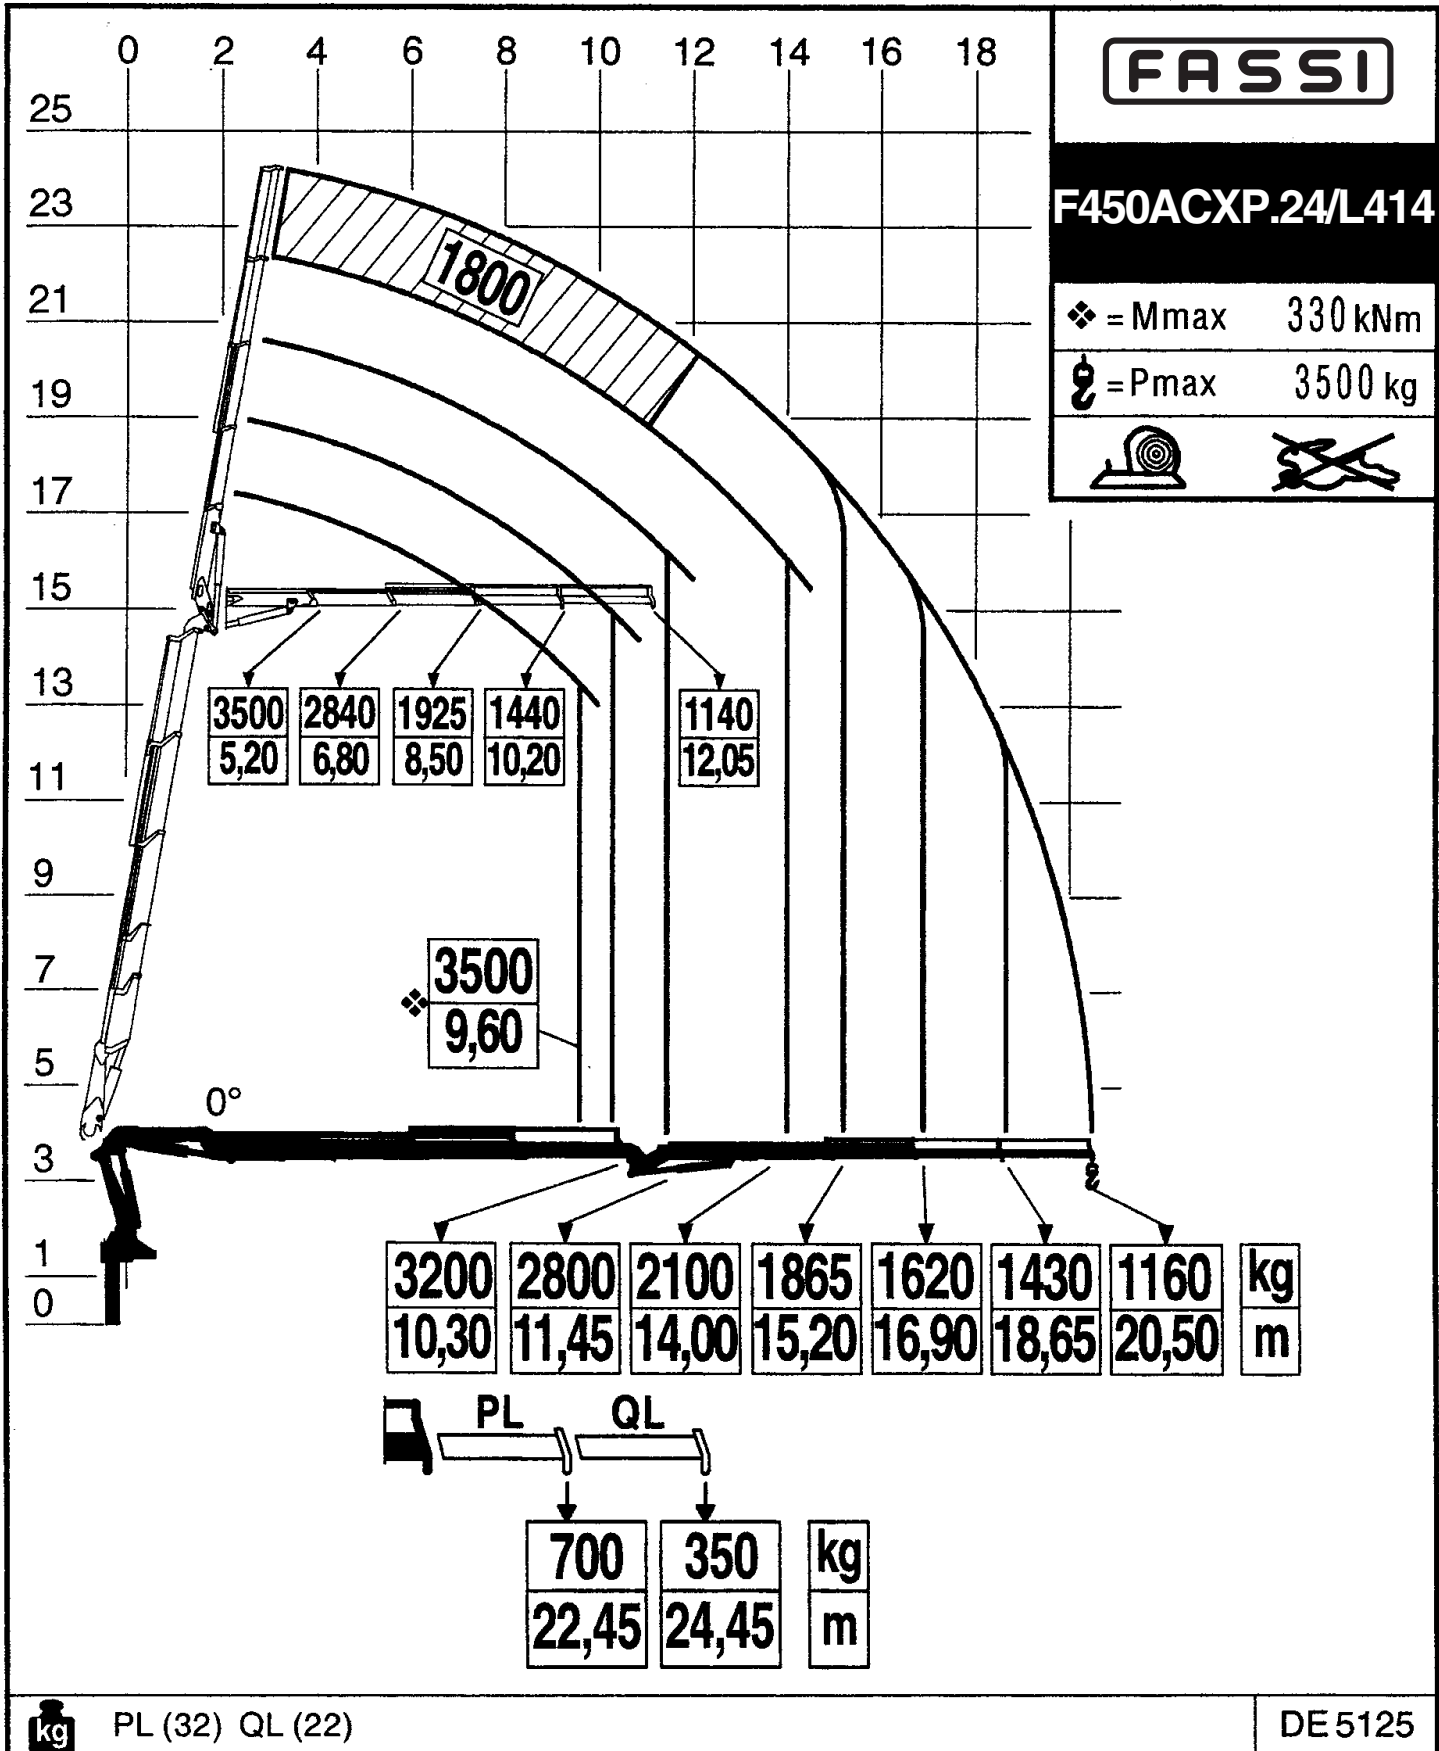

Via dei Carmelitani, 2
24021 Albino BG
tel. ++39 35 776400
fax ++39 35 755020
www.fassigroup.com
fassi@fassigroup.com

LOAD DIAGRAM HYDRAULIC EXTENSIONS WITH LIFTING MOMENT LIMITING DEVICE