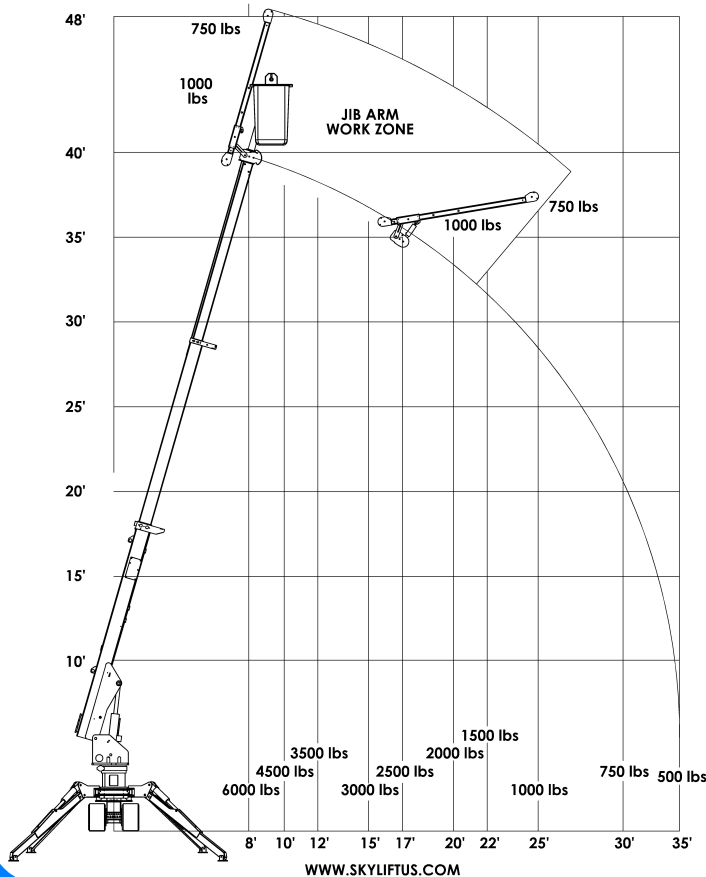

MINI-DERRICK SUPER 6000 LOW PRO TECHNICAL SPECIFICATIONS

BASE
DRIVE
TRACKS
TRACK ALARMS
ENGINE
PUMP
HYDRAULIC TANK
MAX OPERATING PRESSURE
BOOM ASSEMBLY
INSULATION
WORK ZONE
STABILIZERS
OUTRIGGER SAFETY
ROTATION
CONTROLS
SHEAVE HEIGHT
AUGER DRIVE
CAPACITY
WINCH
MATERIAL HANDLING
AUXILIARY POWER
POLE CARRIERS
WORK LIGHTS

High Strength Steel Construction
2 Speed Planetary Reduction
Hydraulic Extension, Rubber Construction
Audible Alarms on Tracks / Extend - Retract
32 H.P. Turbo Diesel
15 G.P.M. Gear Design
21 Gallon
2900 PSI
3 Section All Hydraulic Extension
46 KV Category C / Fiberglass Boom
Non Restricted
Outriggers / Hybrid Design - Radial Type
Outrigger Safety Interlocks
440 Degree / High Strength Bearing
Full Pressure / Radio Remote
40 FT. / 48 FT.
5800 LB.-FT with 18" Diameter Auger
6000 LBS.
Planetary / Plasma Rope
Integrated Bed 3000 LB. Capacity
Hydraulic Tool Circuit at Ground
Dual Sided
Set of (2) Two

MINI-DERRICK S-6000 WORK LOAD CHART