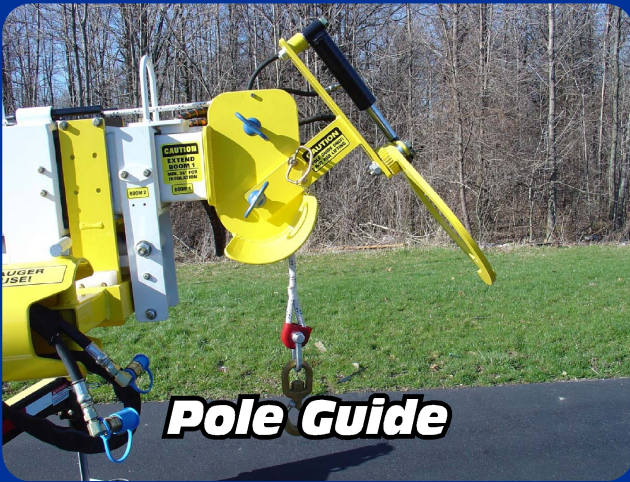

SKYLIFT

**MINI-DERRICK
SUPER 6000**

NEW

LOW-PRO

**Ph. 440-960-2100
Fax 440-960-2104
www.skyliftus.com**

**FITS THRU
36" GATES!**

Can Handler/Jib Winch

Integrated Bed 3000 lb. Cap.

Pole Guide

Operator Platform

**Lowest Clearance Height in Industry
Fits Under 7 feet!**

Climbing A Muddy Hill Using The Wireless Remote Control

40/48 Foot Reach Sets 55 Foot Poles

Carrying pole

Heavy Duty Auger

State of the Art Belt Pack Radio Controls

**Pin on Bucket!
NEW Increased Capacity 350lbs.**

MINI-DERRICK SUPER 6000 LOW PRO TECHNICAL SPECIFICATIONS

BASE
DRIVE
TRACKS
TRACK ALARMS
ENGINE
PUMP
HYDRAULIC TANK
MAX OPERATING PRESSURE
BOOM ASSEMBLY
INSULATION
WORK ZONE
STABILIZERS
OUTRIGGER SAFETY
ROTATION
CONTROLS
SHEAVE HEIGHT
AUGER DRIVE
CAPACITY
WINCH
MATERIAL HANDLING
AUXILIARY POWER
POLE CARRIERS
WORK LIGHTS

High Strength Steel Construction
2 Speed Planetary Reduction
Hydraulic Extension, Rubber Construction
Audible Alarms on Tracks / Extend - Retract
32 H.P. Turbo Diesel
15 G.P.M. Gear Design
21 Gallon
2900 PSI
3 Section All Hydraulic Extension
46 KV Category C / Fiberglass Boom
Non Restricted
Outriggers / Hybrid Design - Radial Type
Outrigger Safety Interlocks
440 Degree / High Strength Bearing
Full Pressure / Radio Remote
40 FT. / 48 FT.
5800 LB.-FT with 18" Diameter Auger
6000 LBS.
Planetary / Plasma Rope
Integrated Bed 3000 LB. Capacity
Hydraulic Tool Circuit at Ground
Dual Sided
Set of (2) Two