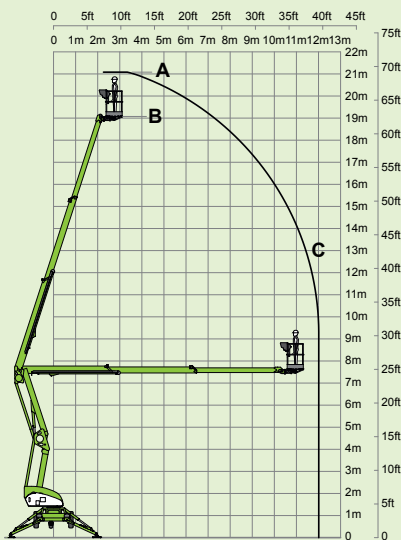

niftylift

TM64

(A) 21m
69ft

(B) 19m
62ft 6in

(C) 12m
39ft 6in

225kg
500lbs

1.4m x 0.7m
4ft 7in x 2ft 4in

100°

(D) 2.27m
7ft 5in

(F) 1.8m
5ft 11in

(G) 4.3m
14ft 1in

(J) 6.95m
22ft 10in

3495kg
7700lbs

niftylift
1525 S. Buncombe Road,
Greer, SC - 29651
United States
1-800-643-8954
usasales@niftylift.com
www.niftylift.com