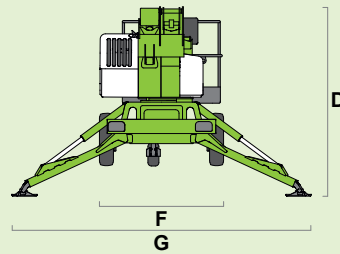

niftylift

TM64

(A) 21m
69ft

(B) 19m
62ft 6in

(C) 12m
39ft 6in

225kg
500lbs

1.4m x 0.7m
4ft 7in x 2ft 4in

100°

(D) 2.27m
7ft 5in

(F) 1.8m
5ft 11in

(G) 4.3m
14ft 1in

(J) 6.95m
22ft 10in

3495kg
7700lbs

niftylift
1525 S. Buncombe Road,
Greer, SC - 29651
United States
1-800-643-8954
usasales@niftylift.com
www.niftylift.com