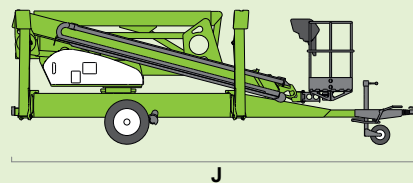

niftylift

TM64

(A) 21m
69ft

(B) 19m
62ft 6in

(C) 12m
39ft 6in

225kg
500lbs

1.4m x 0.7m
4ft 7in x 2ft 4in

100°

(D) 2.27m
7ft 5in

(F) 1.8m
5ft 11in

(G) 4.3m
14ft 1in

(J) 6.95m
22ft 10in

3495kg
7700lbs

niftylift
1525 S. Buncombe Road,
Greer, SC - 29651
United States
1-800-643-8954
usasales@niftylift.com
www.niftylift.com