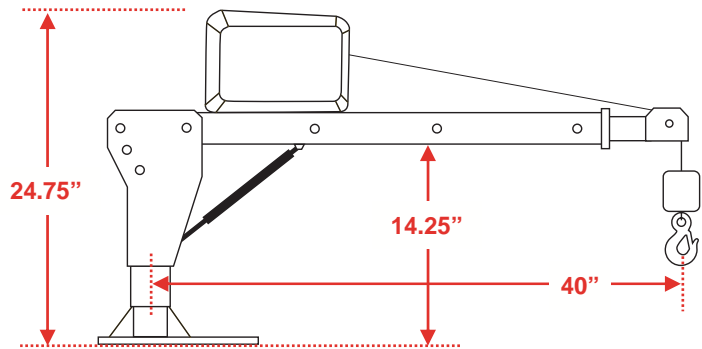

OPTIONS

Part #	Description
WA-26	Boom Rest
WO-22	50' x 3/16" Lifting Cable (upgrade from 20')
WO-34	Fold-Down Adjustable Outrigger
WO-39	Wireless Remote Control
WO-8122	Taller Pedestal for Pickup Box Installation
WO-8126	Custom Pedestal Height, Specify Height

STANDARD FEATURES

MODEL:	M1000-DC	M1000-AC	M1000-MN
Lifting Capacity (maximum)	1000 Lbs	1000 Lbs	1000 Lbs
Lifting Height Max. Std. (base to hook)	47"	47"	47"
Storage Height Folded (from base)	24.75"	24.75"	24.75"
Reach Max. (from center of rotation)	60"	60"	60"
Rotation (continuous) with Brake	360° Manual	360° Manual	360° Manual
Lifting Cable	20' x 3/16"	20' x 3/16"	20' x 3/16"
Line Speed (feet/min) No Load / Load	16 / 6	17 / 8	Manual Crank
Power Requirements	12 VDC 70 amps	120 VAC 6 amps	Manual
Controls	10' Remote	10' Remote	N/A
Mounting Base	10" x 10"	10" x 10"	10" x 10"
Mounting Bolt Hole Pattern	7" x 7"	7" x 7"	7" x 7"
Finish	Powder Coated	Powder Coated	Powder Coated
Weight of Crane / Shipping Weight (Lbs)	117 / 155	117 / 155	106 / 139
Warranty (excluding lifting cable)	1-Year	1-Year	1-Year