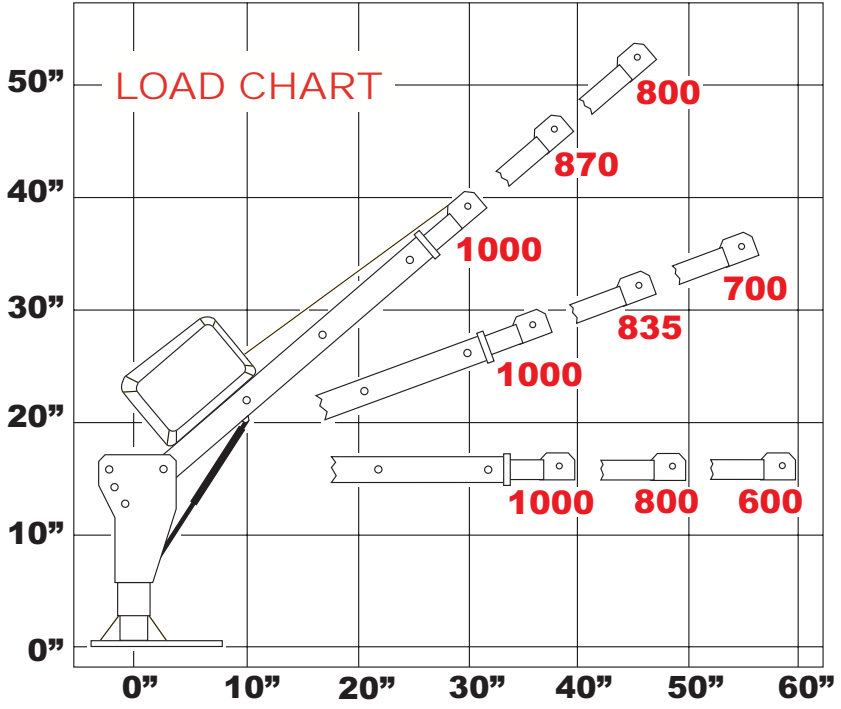

OPTIONS

Part #	Description
WA-26	Boom Rest
WO-22	50' x 3/16" Lifting Cable (upgrade from 20')
WO-34	Fold-Down Adjustable Outrigger
WO-39	Wireless Remote Control
WO-8122	Taller Pedestal for Pickup Box Installation
WO-8126	Custom Pedestal Height, Specify Height

STANDARD FEATURES

MODEL:	M1000-DC	M1000-AC	M1000-MN
Lifting Capacity (maximum)	1000 Lbs	1000 Lbs	1000 Lbs
Lifting Height Max. Std. (base to hook)	47"	47"	47"
Storage Height Folded (from base)	24.75"	24.75"	24.75"
Reach Max. (from center of rotation)	60"	60"	60"
Rotation (continuous) with Brake	360° Manual	360° Manual	360° Manual
Lifting Cable	20' x 3/16"	20' x 3/16"	20' x 3/16"
Line Speed (feet/min) No Load / Load	16 / 6	17 / 8	Manual Crank
Power Requirements	12 VDC 70 amps	120 VAC 6 amps	Manual
Controls	10' Remote	10' Remote	N/A
Mounting Base	10" x 10"	10" x 10"	10" x 10"
Mounting Bolt Hole Pattern	7" x 7"	7" x 7"	7" x 7"
Finish	Powder Coated	Powder Coated	Powder Coated
Weight of Crane / Shipping Weight (Lbs)	117 / 155	117 / 155	106 / 139
Warranty (excluding lifting cable)	1-Year	1-Year	1-Year