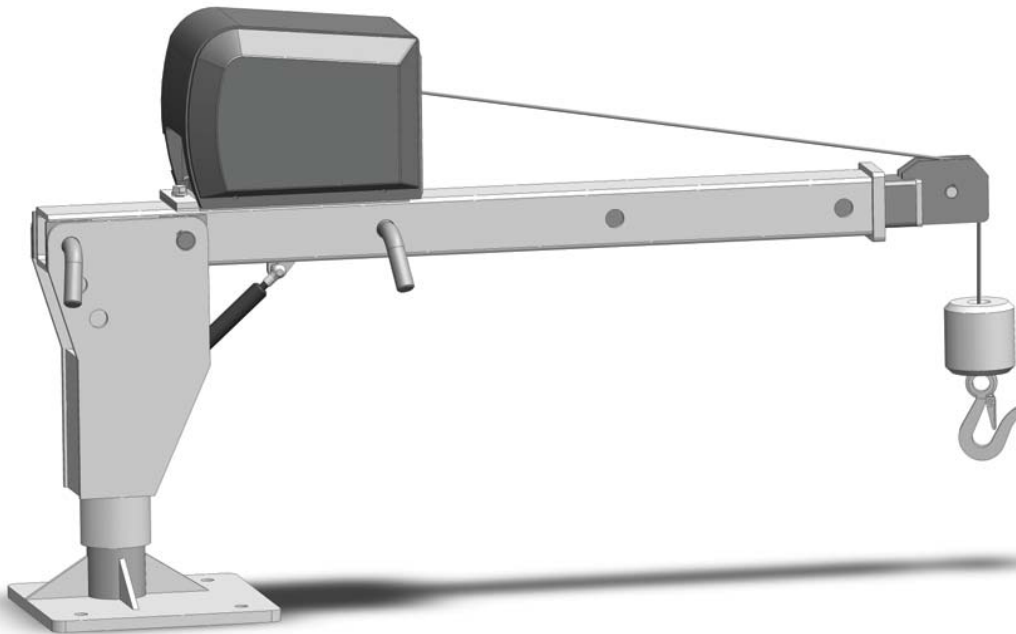

FOLD-A-WAY
CRANE

M1000 SERIES

Lifting Capacity: 1,000 lbs.
Boom Length: 5 ft.

www.westernmule.com

Featuring a **unique**, lightweight and low profile design, for mounting on top of utility bed boxes or for other low profile applications (custom pedestal heights also available - see "Options" list on reverse side).

Very **compact**, weighing only 117 lbs. installed. Features a Gas Spring lift assisted boom.

A **versatile** design with 12V-DC, 120V-AC or Manual Hand Crank operated models.

- ▶ 1000 lbs. Max. Lifting Capacity
- ▶ Gas Spring Lift Assisted Boom
- ▶ Three Boom Elevation Angles: 0°, 20°, 40° raised manually with Gas Spring Lift Assist
- ▶ Three Position Telescoping Boom: 40", 50" & 60" extended manually
- ▶ 360° Manual Rotation on a Sealed Thrust Bearing
- ▶ Rotation Hand Brake
- ▶ Three models powered by either a 12V-DC, 120V-AC or Manual Hand Crank Winch
- ▶ 10' Remote Pendant Control
- ▶ 20' x 3/16" Lifting Cable w/Hook
- ▶ Detachable Power Cable
- ▶ Durable White Powder Coat Finish
- ▶ 1-Year Warranty (excluding lifting cable)

STANDARD FEATURES

MODEL:	M1000-DC	M1000-AC	M1000-MN
Lifting Capacity (maximum)	1000 Lbs	1000 Lbs	1000 Lbs
Lifting Height Max. Std. (base to hook)	47"	47"	47"
Storage Height Folded (from base)	24.75"	24.75"	24.75"
Reach Max. (from center of rotation)	60"	60"	60"
Rotation (continuous) with Brake	360° Manual	360° Manual	360° Manual
Lifting Cable	20' x 3/16"	20' x 3/16"	20' x 3/16"
Line Speed (feet/min) No Load / Load	16 / 6	17 / 8	Manual Crank
Power Requirements	12 VDC 70 amps	120 VAC 6 amps	Manual
Controls	10' Remote	10' Remote	N/A
Mounting Base	10" x 10"	10" x 10"	10" x 10"
Mounting Bolt Hole Pattern	7" x 7"	7" x 7"	7" x 7"
Finish	Powder Coated	Powder Coated	Powder Coated
Weight of Crane / Shipping Weight (Lbs)	117 / 155	117 / 155	106 / 139
Warranty (excluding lifting cable)	1-Year	1-Year	1-Year