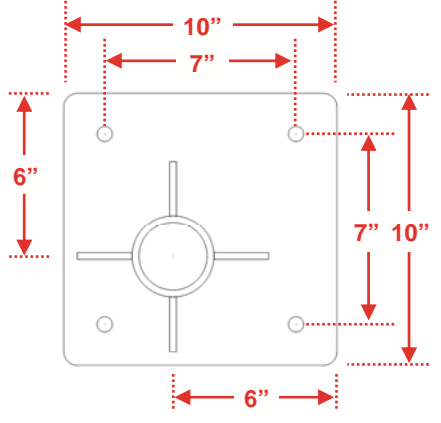

OPTIONS

Part #	Description
WA-26	Boom Rest
WO-22	50' x 3/16" Lifting Cable (upgrade from 20')
WO-34	Fold-Down Adjustable Outrigger
WO-39	Wireless Remote Control
WO-8122	Taller Pedestal for Pickup Box Installation
WO-8126	Custom Pedestal Height, Specify Height

STANDARD FEATURES

MODEL:	M1000-DC	M1000-AC	M1000-MN
Lifting Capacity (maximum)	1000 Lbs	1000 Lbs	1000 Lbs
Lifting Height Max. Std. (base to hook)	47"	47"	47"
Storage Height Folded (from base)	24.75"	24.75"	24.75"
Reach Max. (from center of rotation)	60"	60"	60"
Rotation (continuous) with Brake	360° Manual	360° Manual	360° Manual
Lifting Cable	20' x 3/16"	20' x 3/16"	20' x 3/16"
Line Speed (feet/min) No Load / Load	16 / 6	17 / 8	Manual Crank
Power Requirements	12 VDC 70 amps	120 VAC 6 amps	Manual
Controls	10' Remote	10' Remote	N/A
Mounting Base	10" x 10"	10" x 10"	10" x 10"
Mounting Bolt Hole Pattern	7" x 7"	7" x 7"	7" x 7"
Finish	Powder Coated	Powder Coated	Powder Coated
Weight of Crane / Shipping Weight (Lbs)	117 / 155	117 / 155	106 / 139
Warranty (excluding lifting cable)	1-Year	1-Year	1-Year