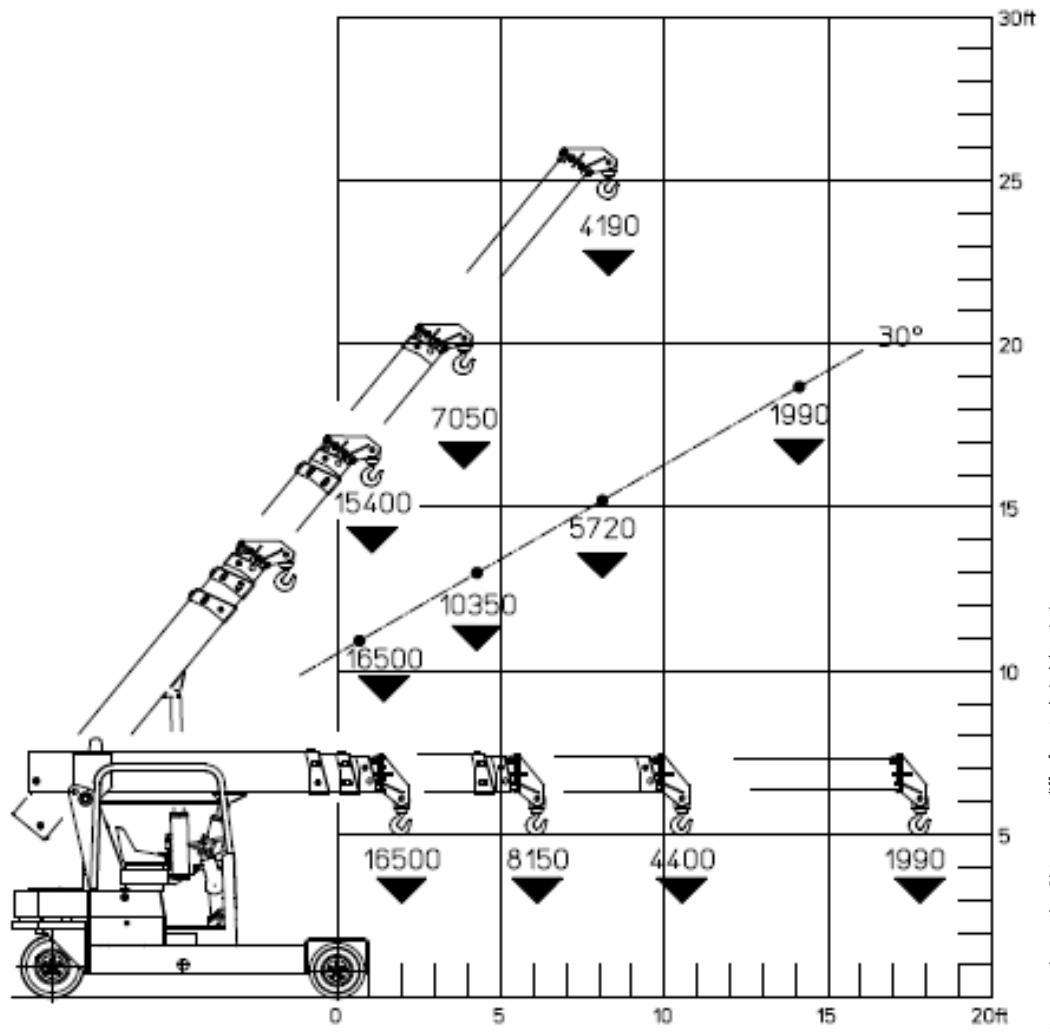

Valla

75 D

VALLA mobile crane mod. 75D complies with the following standards:
-2006/42/CE
-UNIEN13000
-I.S.P.E.S.L.

Lbs./ft

Data subject to be changed without any previous notice. Pictures may differ from technical description.

Valla a division of CVS Ferrari Srl
Via Piacenza, 45 - 29010 Calendasco (Piacenza) - ITALIA
Tel. +39 0523 762025 / 752004 - Fax +39 0523 760531
e-mail: info@valla.com - www.valla.com