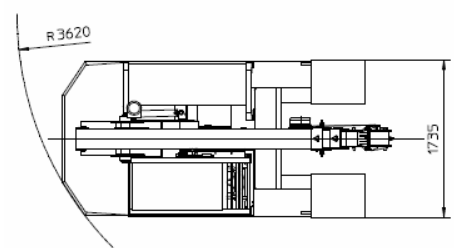

Valla

75 D

VALLA mobile crane mod. 75D complies with the following standards:
-2006/42/CE
-UNIEN13000
-I.S.P.E.S.L.

Lbs./ft

Data subject to be changed without any previous notice. Pictures may differ from technical description.

Valla a division of CVS Ferrari Srl
Via Piacenza, 45 - 29010 Calendasco (Piacenza) - ITALIA
Tel. +39 0523 762025 / 752004 - Fax +39 0523 760531
e-mail: info@valla.com - www.valla.com