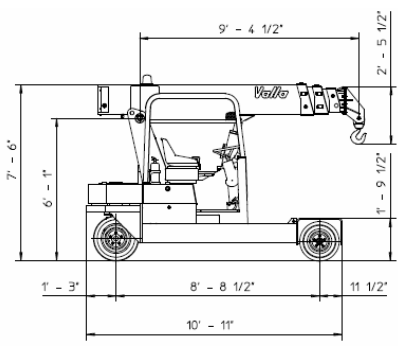

Valla

75 D

VALLA mobile crane mod. 75D complies with the following standards:
-2006/42/CE
-UNIEN13000
-I.S.P.E.S.L.

Lbs./ft

Data subject to be changed without any previous notice. Pictures may differ from technical description.

Valla a division of CVS Ferrari Srl
Via Piacenza, 45 - 29010 Calendasco (Piacenza) - ITALIA
Tel. +39 0523 762025 / 752004 - Fax +39 0523 760531
e-mail: info@valla.com - www.valla.com