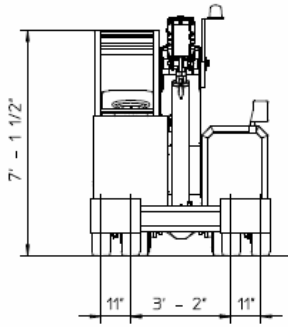

Valla

75 D

VALLA mobile crane mod. 75D complies with the following standards:
-2006/42/CE
-UNIEN13000
-I.S.P.E.S.L.

Lbs./ft

Data subject to be changed without any previous notice. Pictures may differ from technical description.

Valla a division of CVS Ferrari Srl
Via Piacenza, 45 - 29010 Calendasco (Piacenza) - ITALIA
Tel. +39 0523 762025 / 752004 - Fax +39 0523 760531
e-mail: info@valla.com - www.valla.com