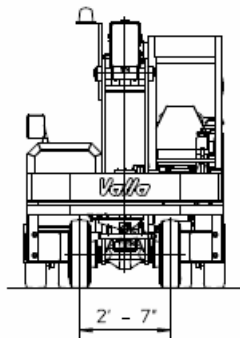

Valla

75 D

VALLA mobile crane mod. 75D complies with the following standards:
-2006/42/CE
-UNIEN13000
-I.S.P.E.S.L.

Lbs./ft

Data subject to be changed without any previous notice. Pictures may differ from technical description.

Valla a division of CVS Ferrari Srl
Via Piacenza, 45 - 29010 Calendasco (Piacenza) - ITALIA
Tel. +39 0523 762025 / 752004 - Fax +39 0523 760531
e-mail: info@valla.com - www.valla.com