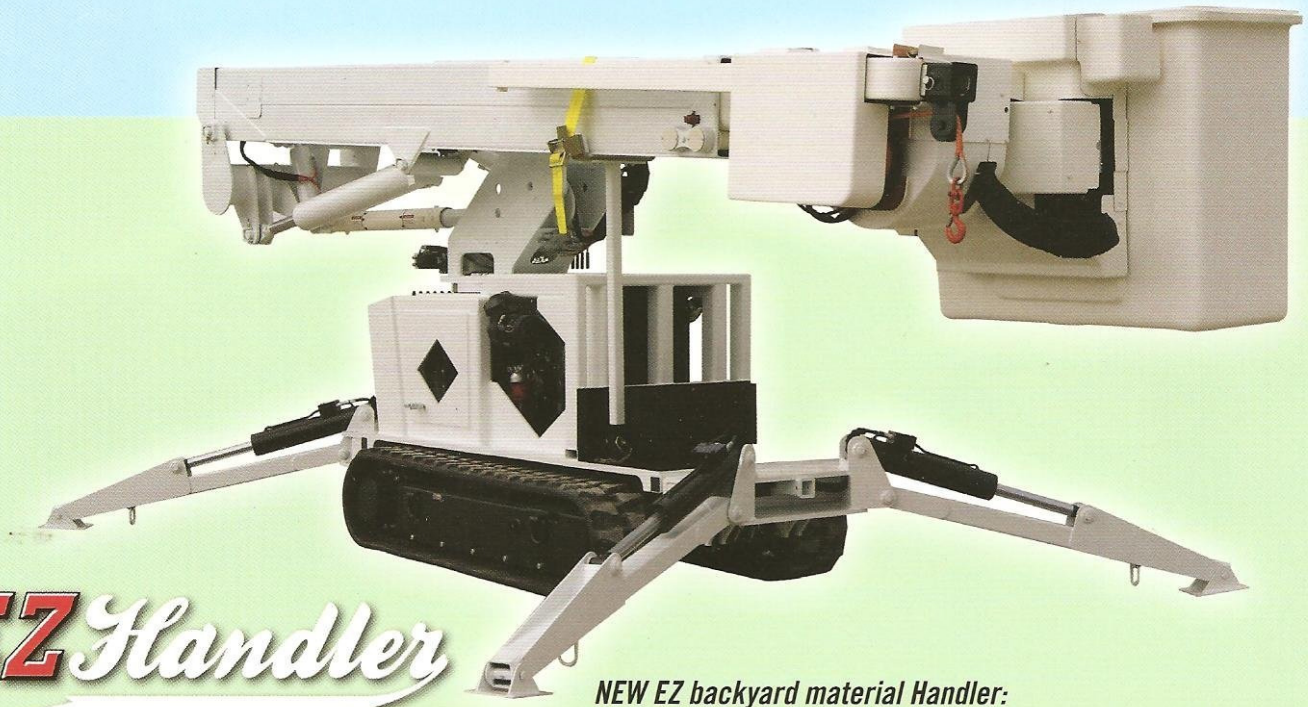

EZ Ride On

NEW EZ track Ride-On features:

- IHI track chassis
- Full 360 degree work zone
- ANSI A10.31-2006 compliant
- Capable of traveling on 20 degree slopes
- 41 foot of sheave height with 4100 lb. capacity

EZ Handler

NEW EZ backyard material Handler:

- Featuring Terex LT 37 aerial
- ANSI A.92.2-2006 compliant
- Remote drive chassis with ability to fit through 36 inch gates
- Track safety interlock system - Pat. Pend.
- Auto sensing 2 speed drive system - Pat. Pend.