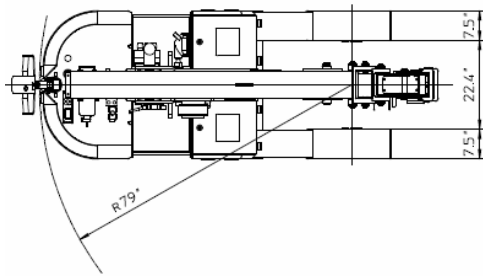

25 EL

VALLA mobile crane mod. 25 EL
complies with the following standards:
-2006/42/CE
-UNIEN13000
-I.S.P.E.S.L.

VALLA

25EL

CAPACITY DIAGRAM

(lb)

DIAGR. N° 25E-005 A

Lbs./ft

Valla a division of CVS Ferrari Srl
Via Piacenza, 45 - 29010 Calendasco (Piacenza) - ITALIA
Tel. +39 0523 762025 / 752004 - Fax +39 0523 760531
e-mail: info@valla.com - www.valla.com

Data subject to be changed without any previous notice. Pictures may differ from technical description.