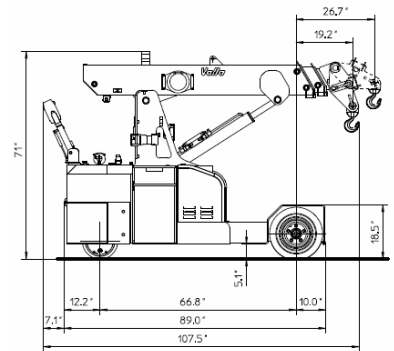

25 EL

VALLA mobile crane mod. 25 EL
complies with the following standards:
-2006/42/CE
-UNIEN13000
-I.S.P.E.S.L.

VALLA

25EL

CAPACITY DIAGRAM

(lb)

DIAGR. N° 25E-005 A

Lbs./ft

Valla a division of CVS Ferrari Srl
Via Piacenza, 45 - 29010 Calendasco (Piacenza) - ITALIA
Tel. +39 0523 762025 / 752004 - Fax +39 0523 760531
e-mail: info@valla.com - www.valla.com

Data subject to be changed without any previous notice. Pictures may differ from technical description.