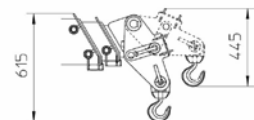

25 EL

VALLA mobile crane mod. 25 EL
complies with the following standards:
-2006/42/CE
-UNIEN13000
-I.S.P.E.S.L.

VALLA

25EL

CAPACITY DIAGRAM

(lb)

DIAGR. N° 25E-005 A

Lbs./ft

Valla a division of CVS Ferrari Srl
Via Piacenza, 45 - 29010 Calendasco (Piacenza) - ITALIA
Tel. +39 0523 762025 / 752004 - Fax +39 0523 760531
e-mail: info@valla.com - www.valla.com

Data subject to be changed without any previous notice. Pictures may differ from technical description.