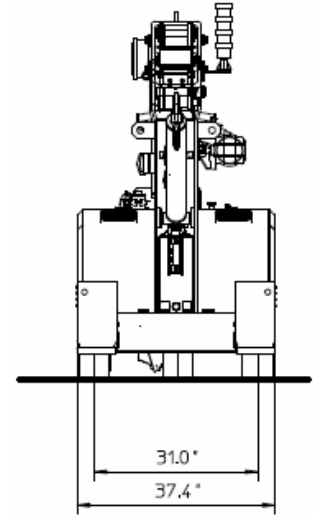

25 EL

VALLA mobile crane mod. 25 EL
complies with the following standards:
-2006/42/CE
-UNIEN13000
-I.S.P.E.S.L.

VALLA

25EL

CAPACITY DIAGRAM

(lb)

DIAGR. N° 25E-005 A

Lbs./ft

Valla a division of CVS Ferrari Srl
Via Piacenza, 45 - 29010 Calendasco (Piacenza) - ITALIA
Tel. +39 0523 762025 / 752004 - Fax +39 0523 760531
e-mail: info@valla.com - www.valla.com

Data subject to be changed without any previous notice. Pictures may differ from technical description.