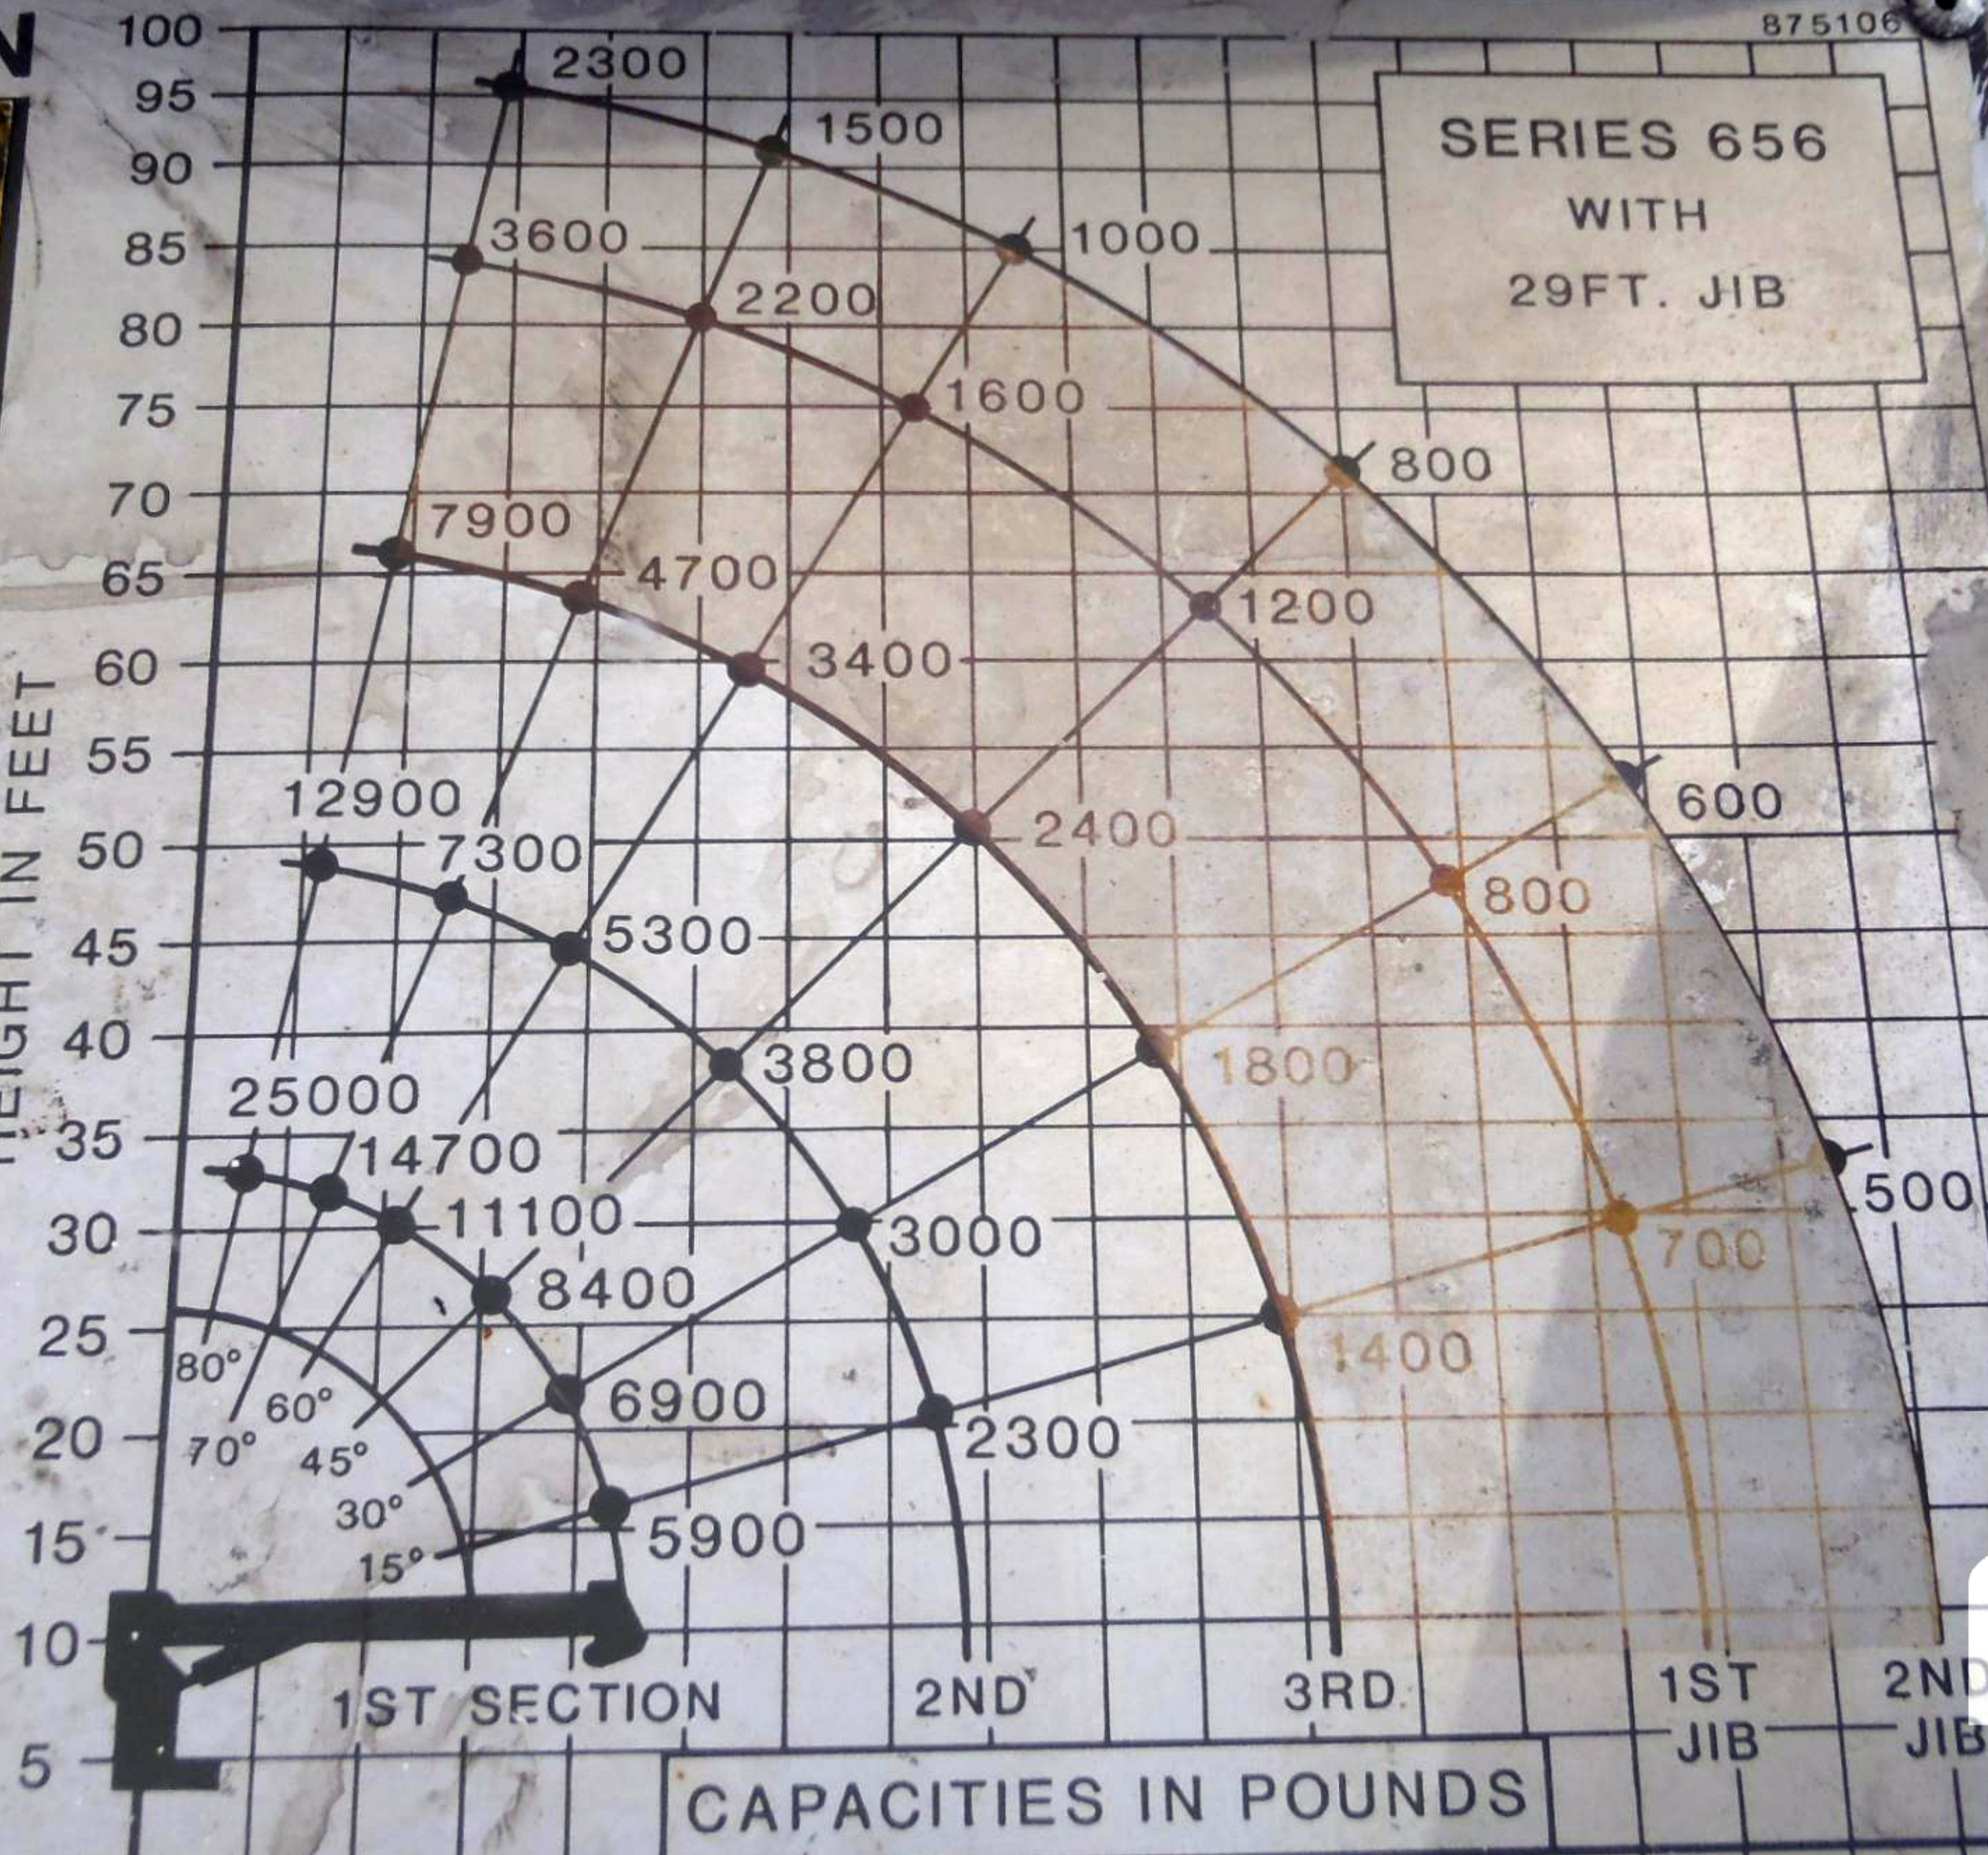

N

SERIES 656
WITH
29FT. JIB

HEIGHT IN FEET

CAPACITIES IN POUNDS

1ST SECTION

2ND

3RD

1ST JIB