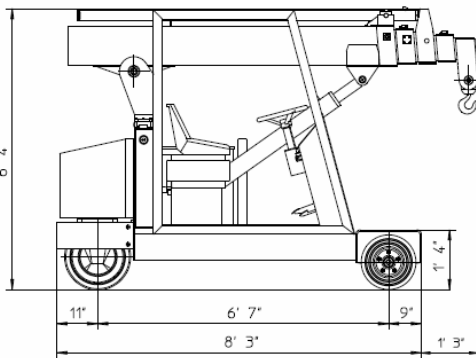

Valla 35 D

Valla mobile crane mod. 35D
complies with the following standards:
-2006/42/CE
-UNIEN13000
-I.S.P.E.S.L.

Lbs./ft

Valla a division of CVS Ferrari Srl
Via Piacenza, 45 - 29010 Calendasco (Piacenza) - ITALIA
Tel. +39 0523 762025 / 752004 - Fax +39 0523 760531
e-mail: info@valla.com - www.valla.com

Data subject to be changed without any previous notice. Pictures may differ from technical description.