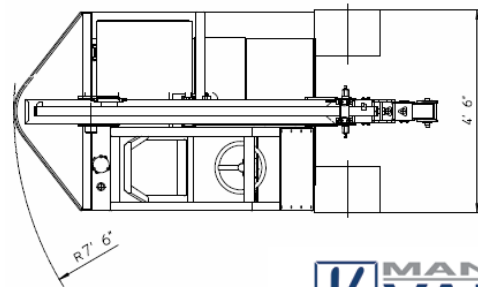

Valla 35 D

Valla mobile crane mod. 35D
complies with the following standards:
-2006/42/CE
-UNIEN13000
-I.S.P.E.S.L.

Lbs./ft

Valla a division of CVS Ferrari Srl
Via Piacenza, 45 - 29010 Calendasco (Piacenza) - ITALIA
Tel. +39 0523 762025 / 752004 - Fax +39 0523 760531
e-mail: info@valla.com - www.valla.com

Data subject to be changed without any previous notice. Pictures may differ from technical description.