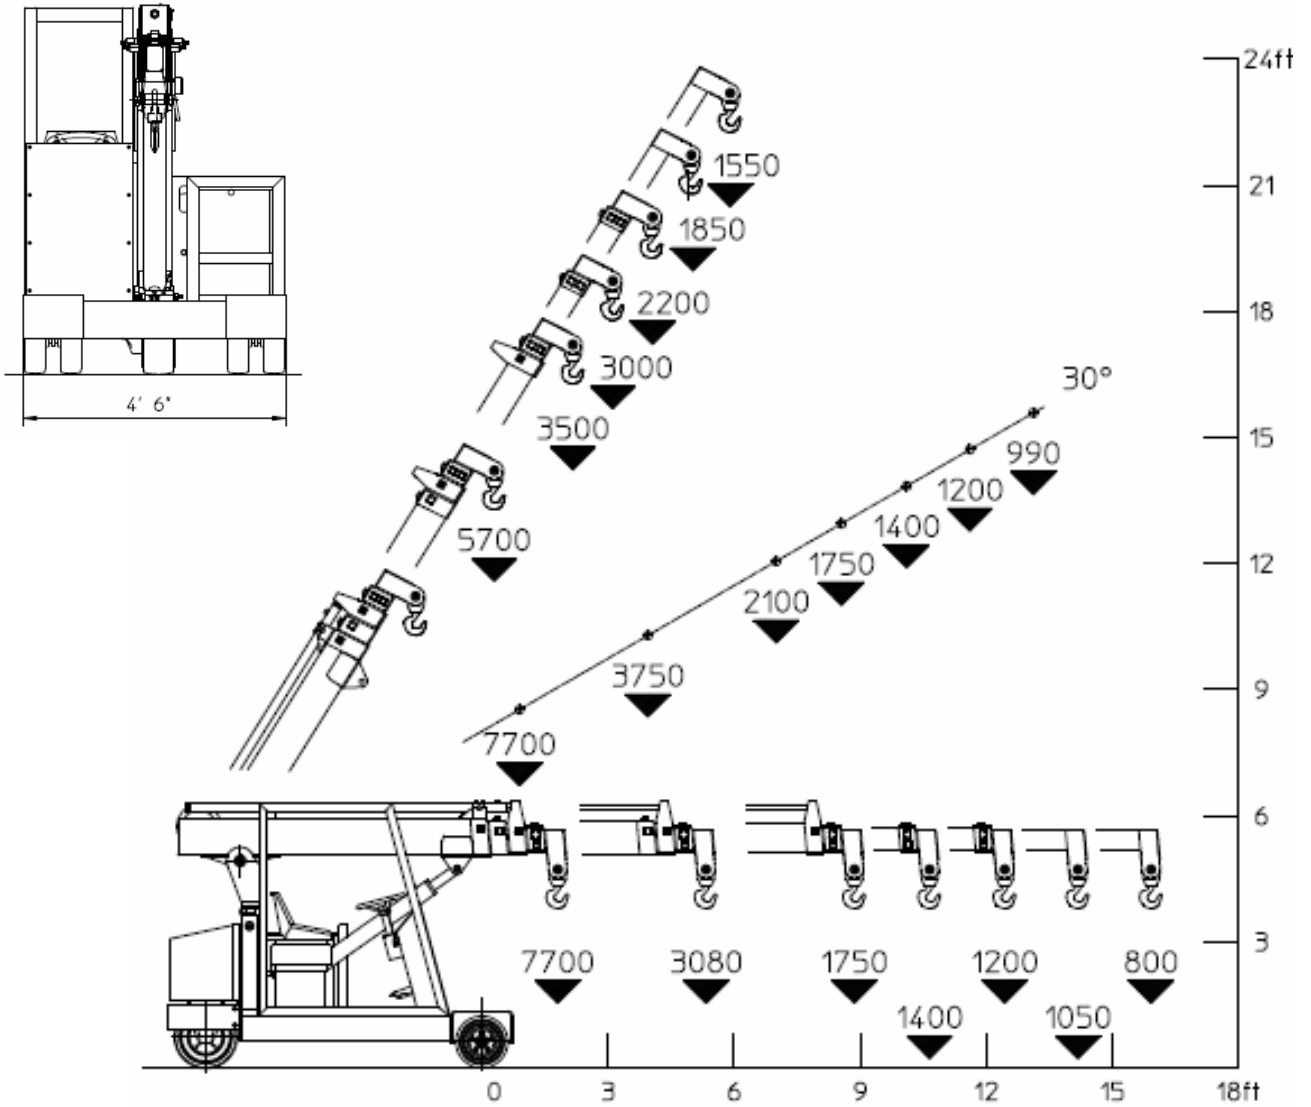

Valla 35 D

Valla mobile crane mod. 35D
complies with the following standards:
-2006/42/CE
-UNIEN13000
-I.S.P.E.S.L.

Lbs./ft

Valla a division of CVS Ferrari Srl
Via Piacenza, 45 - 29010 Calendasco (Piacenza) - ITALIA
Tel. +39 0523 762025 / 752004 - Fax +39 0523 760531
e-mail: info@valla.com - www.valla.com

Data subject to be changed without any previous notice. Pictures may differ from technical description.