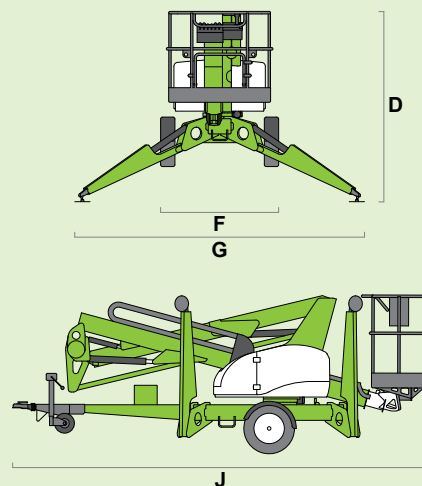

# TM42T

(A) 14.7m  
48ft 6in

(B) 12.7m  
42ft

(C) 7.55m  
25ft

225kg  
500lbs

1.4m x 0.7m  
4ft 7in x 2ft 4in

(D) 2m  
6ft 7in

(F) 1.6m  
5ft 3in

(G) 3.8m  
12ft 6in

(J) 5.55m  
18ft 3in

Option

1725kg  
3800lbs

**niftylift**  
1525 S. Buncombe Road,  
Greer, SC - 29651  
United States  
1-800-643-8954  
usasales@niftylift.com  
www.niftylift.com

IS-102