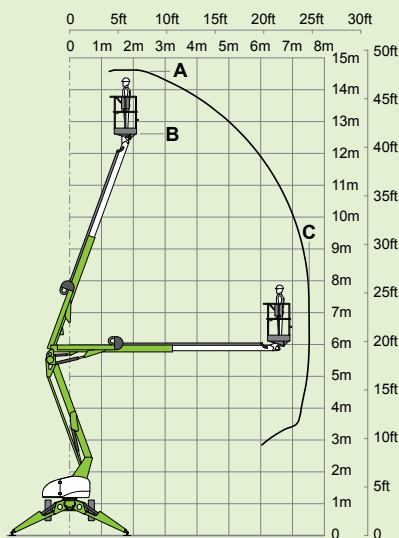

# TM42T

(A) 14.7m  
48ft 6in

(B) 12.7m  
42ft

(C) 7.55m  
25ft

225kg  
500lbs

1.4m x 0.7m  
4ft 7in x 2ft 4in

(D) 2m  
6ft 7in

(F) 1.6m  
5ft 3in

(G) 3.8m  
12ft 6in

(J) 5.55m  
18ft 3in

Option

1725kg  
3800lbs

**niftylift**  
1525 S. Buncombe Road,  
Greer, SC - 29651  
United States  
1-800-643-8954  
usasales@niftylift.com  
www.niftylift.com

IS-102