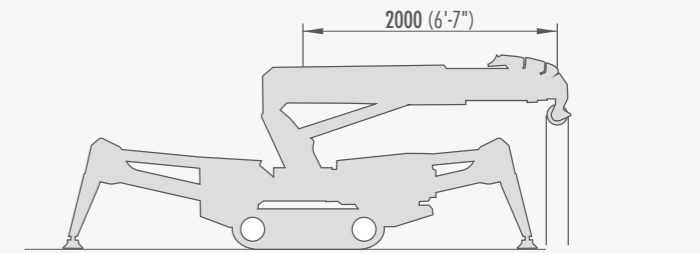

SPB209CP

 L x W x H	2500 x 770 x 1600 mm 8'2" x 2'6" x 5'3"
---	--

	kg	lbs
---	-----------	------------

 SPB209CP	1450	3190
--	------	------

	/	0	0
---	---	---	---

	2T-D7	20	44
--	-------	----	----

 AUX	PP400-4DX PP220-4DX	45	100
---	------------------------	----	-----

	JIB800GX	20	44
---	----------	----	----

 YAMAHA MZ 360		
--	---	---

	1	kW	7,6kW / 10,4Hp
---	---	-----------	----------------

SPB209 + JIB800GX

DISPLAY 3,5"

max	990 kg 2180 lbs	②	22 m 72 ft
max	495 kg 1090 lbs	①	46 m 150 ft