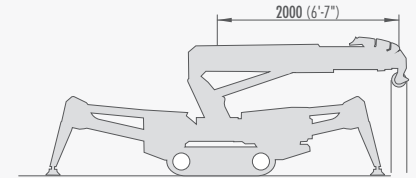

SPB209CP

 L x W x H	2500 x 770 x 1600 mm 8'2" x 2'6" x 5'3"
---	--

	kg	lbs
---	-----------	------------

 SPB209CP	1450	3190
--	------	------

	/	0	0
---	---	---	---

	2T-D7	20	44
--	-------	----	----

 AUX	PP400-4DX PP220-4DX	45	100
---	------------------------	----	-----

	JIB800GX	20	44
---	----------	----	----

 YAMAHA MZ 360		
--	---	---

	1	kW	7,6kW / 10,4Hp
---	---	-----------	----------------

SPB209 + JIB800GX

DISPLAY 3,5"

max	990 kg 2180 lbs	②	22 m 72 ft
max	495 kg 1090 lbs	①	46 m 150 ft