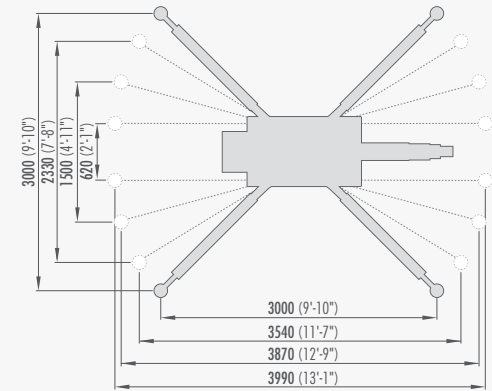

SPB209CP

 L x W x H	2500 x 770 x 1600 mm 8'2" x 2'6" x 5'3"
---	--

	kg	lbs
---	-----------	------------

 SPB209CP	1450	3190
--	------	------

	/	0	0
---	---	---	---

	2T-D7	20	44
--	-------	----	----

 AUX	PP400-4DX PP220-4DX	45	100
---	------------------------	----	-----

	JIB800GX	20	44
---	----------	----	----

 YAMAHA MZ 360		
--	---	---

	1	kW	7,6kW / 10,4Hp
---	---	-----------	----------------

SPB209 + JIB800GX

DISPLAY 3,5"

max	990 kg 2180 lbs	②	22 m 72 ft
max	495 kg 1090 lbs	①	46 m 150 ft