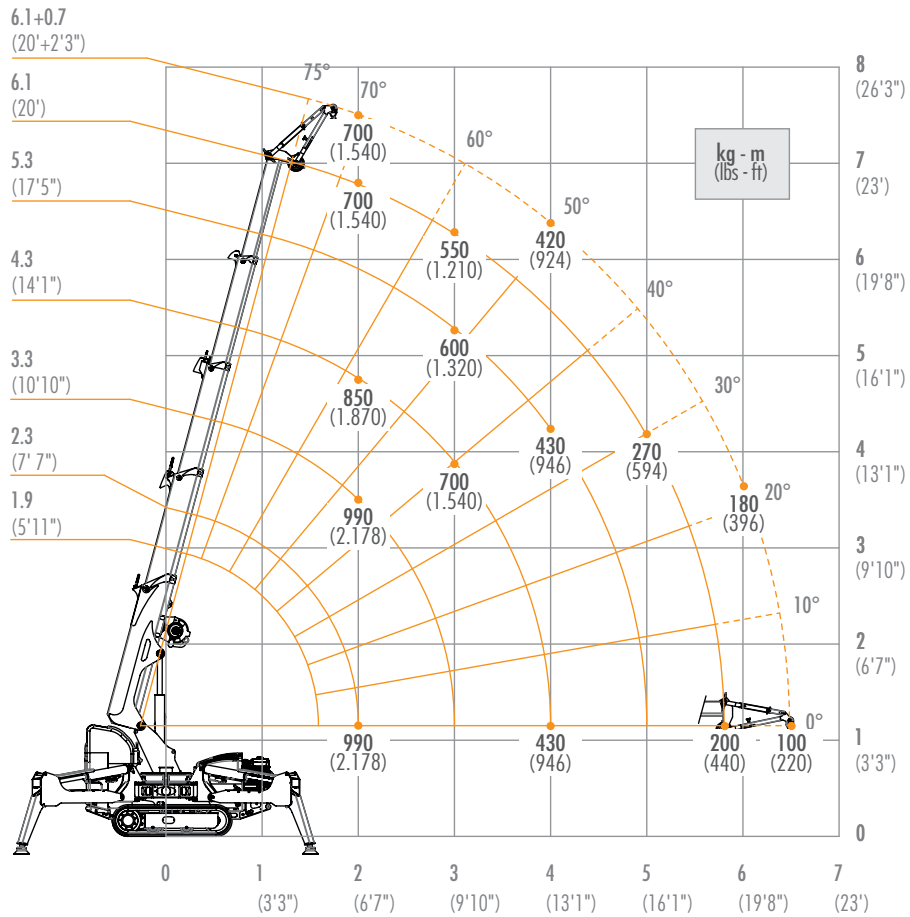

SPB209CP

 L x W x H	2500 x 770 x 1600 mm 8'2" x 2'6" x 5'3"
---	--

	kg	lbs
---	-----------	------------

 SPB209CP	1450	3190
--	------	------

	/	0	0
---	---	---	---

	2T-D7	20	44
--	-------	----	----

 AUX	PP400-4DX PP220-4DX	45	100
---	------------------------	----	-----

	JIB800GX	20	44
---	----------	----	----

 YAMAHA MZ 360		
--	---	---

	1	kW	7,6kW / 10,4Hp
---	---	-----------	----------------

SPB209 + JIB800GX

DISPLAY 3,5"

max	990 kg 2180 lbs	②	22 m 72 ft
max	495 kg 1090 lbs	①	46 m 150 ft

JIB800GX

JIB800GX