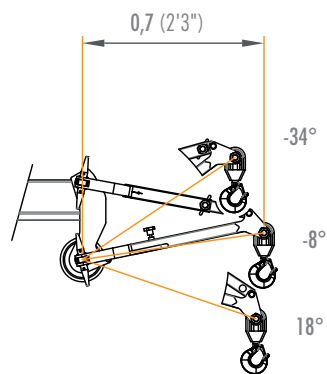

SPB209 + JIB800GX

DISPLAY 3,5"

max	990 kg 2180 lbs	②	22 m 72 ft
max	495 kg 1090 lbs	①	46 m 150 ft

JIB800GX

JIB800GX