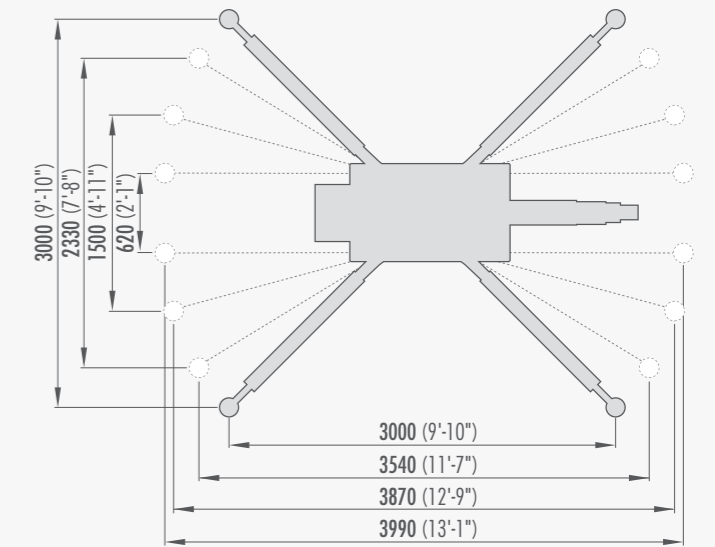

SPB209CP

 L x W x H	2500 x 770 x 1600 mm 8'2" x 2'6" x 5'3"
---	--

	kg	lbs
---	-----------	------------

 SPB209CP	1450	3190
--	------	------

	/	0	0
---	---	---	---

	2T-D7	20	44
--	-------	----	----

 AUX	PP400-4DX PP220-4DX	45	100
---	------------------------	----	-----

	JIB800GX	20	44
---	----------	----	----

 YAMAHA MZ 360		
--	---	---

	1	kW	7,6kW / 10,4Hp
---	---	-----------	----------------

SPB209 + JIB800GX

DISPLAY 3,5"

max	990 kg 2180 lbs	②	22 m 72 ft
max	495 kg 1090 lbs	①	46 m 150 ft