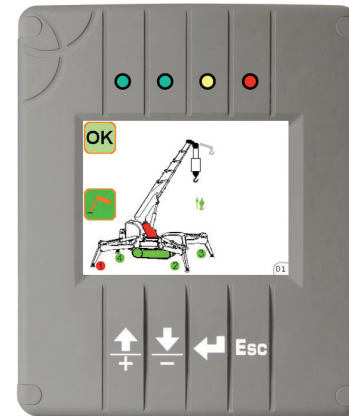

	JIB800GX	20	44
---	----------	----	----

 YAMAHA MZ 360		
--	---	---

	1	kW	7,6kW / 10,4Hp
---	---	-----------	----------------

SPB209 + JIB800GX

DISPLAY 3,5"

max	990 kg 2180 lbs	②	22 m 72 ft
max	495 kg 1090 lbs	①	46 m 150 ft