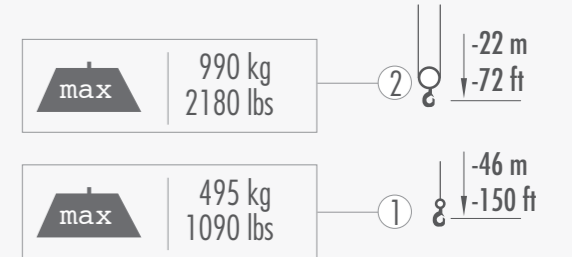

SPB209CP

 L x W x H	2500 x 770 x 1600 mm 8'2" x 2'6" x 5'3"
---	--

	kg	lbs
---	-----------	------------

 SPB209CP	1450	3190
--	------	------

	/	0	0
---	---	---	---

	2T-D7	20	44
--	-------	----	----

 AUX	PP400-4DX PP220-4DX	45	100
---	------------------------	----	-----

	JIB800GX	20	44
---	----------	----	----

 YAMAHA MZ 360		
--	---	---

	1	kW	7,6kW / 10,4Hp
---	---	-----------	----------------

SPB209 + JIB800GX

DISPLAY 3,5"

max	990 kg 2180 lbs	②	22 m 72 ft
max	495 kg 1090 lbs	①	46 m 150 ft