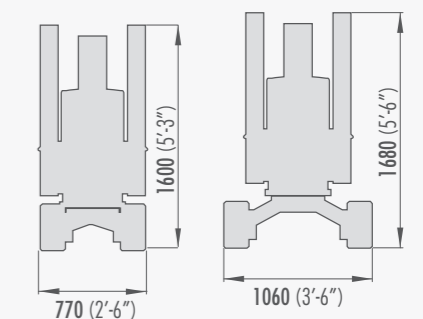

SPB209CP

 L x W x H	2500 x 770 x 1600 mm 8'2" x 2'6" x 5'3"
---	--

	kg	lbs
---	-----------	------------

 SPB209CP	1450	3190
--	------	------

	/	0	0
---	---	---	---

	2T-D7	20	44
--	-------	----	----

 AUX	PP400-4DX PP220-4DX	45	100
---	------------------------	----	-----

	JIB800GX	20	44
---	----------	----	----

 YAMAHA MZ 360		
--	---	---

	1	kW	7,6kW / 10,4Hp
---	---	-----------	----------------

SPB209 + JIB800GX

DISPLAY 3,5"

max	990 kg 2180 lbs	②	22 m 72 ft
max	495 kg 1090 lbs	①	46 m 150 ft