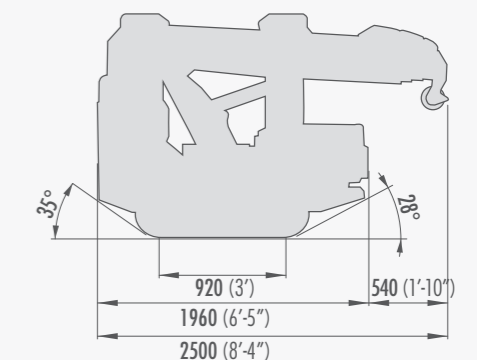

SPB209CP

 L x W x H	2500 x 770 x 1600 mm 8'2" x 2'6" x 5'3"
---	--

	kg	lbs
---	-----------	------------

 SPB209CP	1450	3190
--	------	------

	/	0	0
---	---	---	---

	2T-D7	20	44
--	-------	----	----

 AUX	PP400-4DX PP220-4DX	45	100
---	------------------------	----	-----

	JIB800GX	20	44
---	----------	----	----

 YAMAHA MZ 360		
--	---	---

	1	kW	7,6kW / 10,4Hp
---	---	-----------	----------------

SPB209 + JIB800GX

DISPLAY 3,5"

max	990 kg 2180 lbs	②	22 m 72 ft
max	495 kg 1090 lbs	①	46 m 150 ft