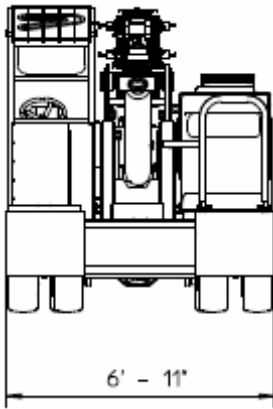

Valla

120 D

VALLA mobile crane mod. 120D
complies with the following standards:
-2006/42/CE
-UNIEN13000
-I.S.P.E.S.L.

Lbs./ft

Data above are subject to be changed without any previous notice. Pictures may differ from descriptive leaflet.

Valla a division of CVS Ferrari Srl
Via Piacenza, 45 - 29010 Calendasco (Piacenza) - ITALIA
Tel. +39 0523 762025 / 752004 - Fax +39 0523 760531
e-mail: info@valla.com - www.valla.com