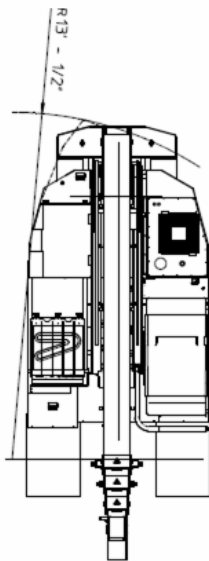

Valla

120 D

VALLA mobile crane mod. 120D
complies with the following standards:
-2006/42/CE
-UNIEN13000
-I.S.P.E.S.L.

Lbs./ft

Data above are subject to be changed without any previous notice. Pictures may differ from descriptive leaflet.

Valla a division of CVS Ferrari Srl
Via Piacenza, 45 - 29010 Calendasco (Piacenza) - ITALIA
Tel. +39 0523 762025 / 752004 - Fax +39 0523 760531
e-mail: info@valla.com - www.valla.com