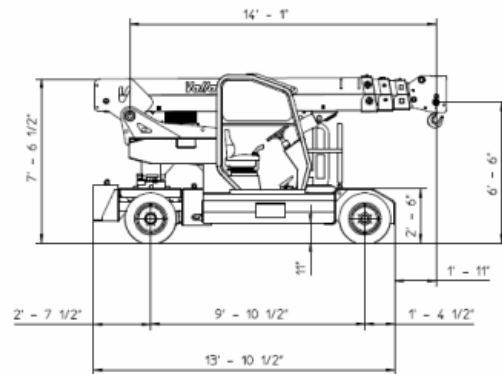

Valla

120 D

VALLA mobile crane mod. 120D
complies with the following standards:
-2006/42/CE
-UNIEN13000
-I.S.P.E.S.L.

Lbs./ft

Data above are subject to be changed without any previous notice. Pictures may differ from descriptive leaflet.

Valla a division of CVS Ferrari Srl
Via Piacenza, 45 - 29010 Calendasco (Piacenza) - ITALIA
Tel. +39 0523 762025 / 752004 - Fax +39 0523 760531
e-mail: info@valla.com - www.valla.com