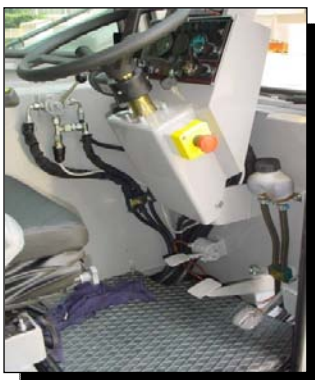

Data subject to be changed without any previous notice. Picture may differ from final product