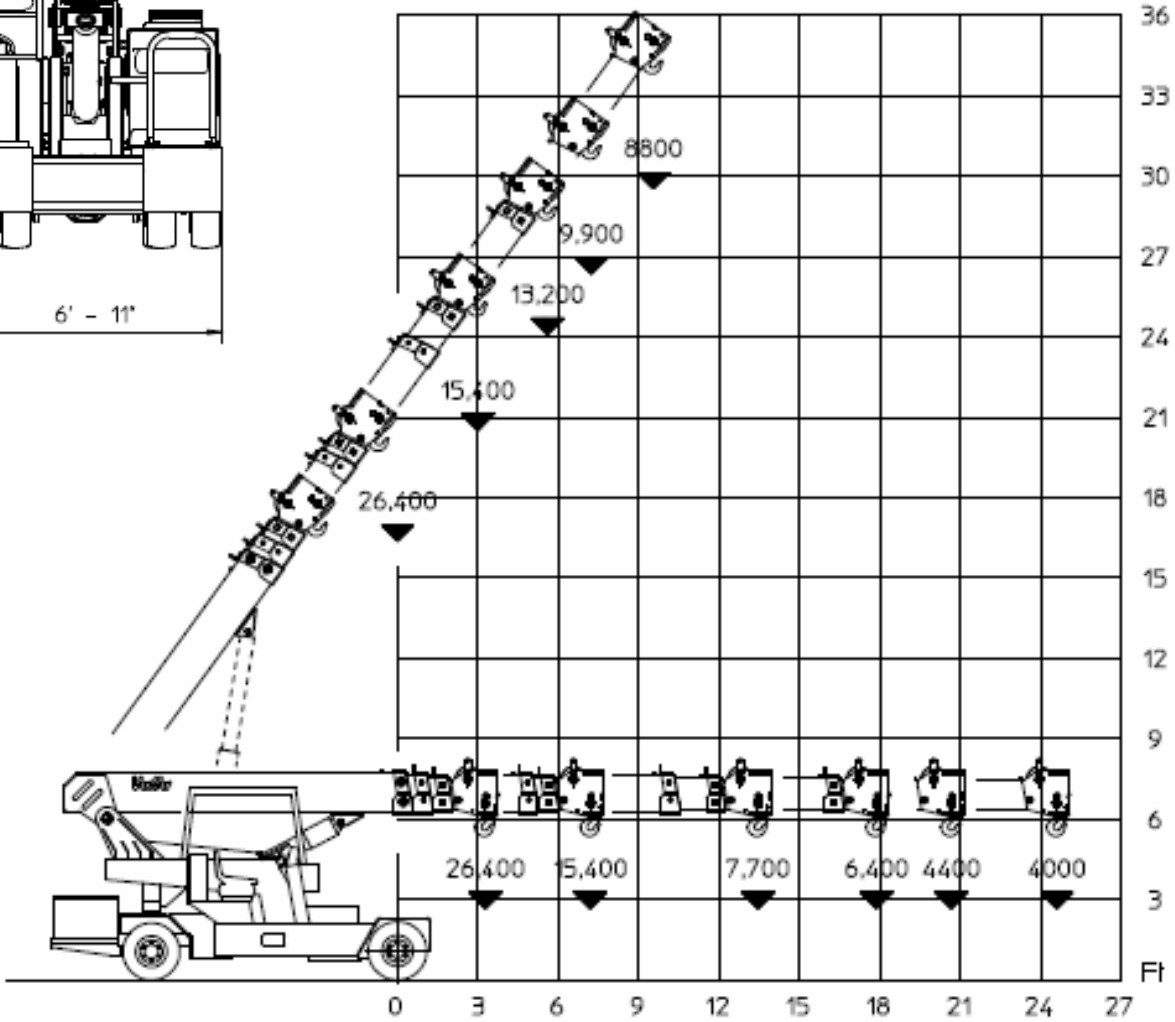

Valla

120 D

VALLA mobile crane mod. 120D
complies with the following standards:
-2006/42/CE
-UNIEN13000
-I.S.P.E.S.L.

Lbs./ft

Data above are subject to be changed without any previous notice. Pictures may differ from descriptive leaflet.

Valla a division of CVS Ferrari Srl
Via Piacenza, 45 - 29010 Calendasco (Piacenza) - ITALIA
Tel. +39 0523 762025 / 752004 - Fax +39 0523 760531
e-mail: info@valla.com - www.valla.com