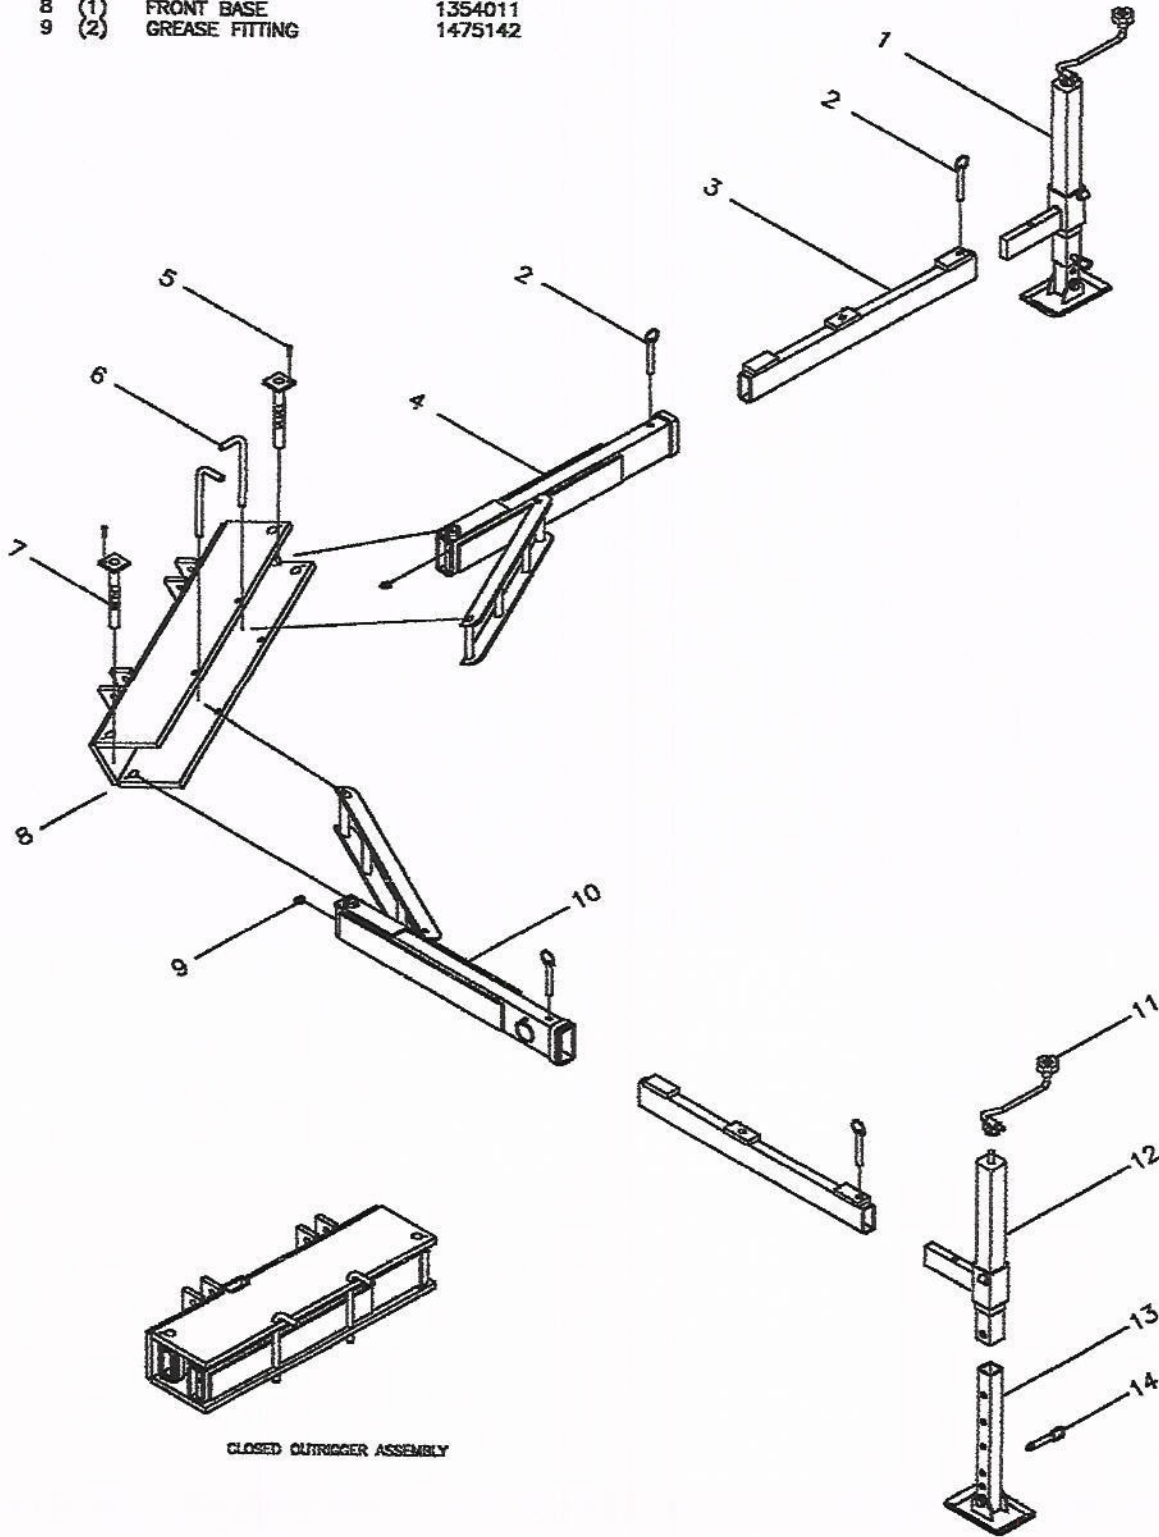

FOR ADDITIONAL INFORMATION
SEE ENGINE MANUAL

CONTROL PANEL ASSEMBLY (1475080)

ITEM	QTY	DESCRIPTION	PART NUMBER	ITEM	QTY	DESCRIPTION	PART NUMBER
1	(1)	SIDE CONTROL PANEL	1475233	11	(1)	FUEL GAUGE	1475271
2	(1)	HYD. PRESSURE GAUGE	1475263	12	(8)	PANEL MOUNTING BOLT	1475257
3	(1)	BLUE CHARGING LIGHT	1475260	13	(1)	SWITCH ASS'Y STARTER	1475262
4	(3)	RED CHARGING LIGHT	1475259	14	(1)	IGNITION KEY	1475326
5	(1)	TOP CONTROL PANEL	1475232	15	(1)	HYD. DRIVE/P.T.O CONTROL	1475266
6	(1)	TACHOMETER	1475264				
7	(1)	OIL PRESSURE GAUGE	1475265				
8	(2)	HYD. CONTROL HANDLE	1475268				
9	(1)	THROTTLE	1475269				
10	(1)	THERMOMETER	1475261				

REAR OUTRIGGER ASSEMBLY (1475081)

ITEM	QTY	DESCRIPTION	PART NUMBER	ITEM	QTY	DESCRIPTION	PART NUMBER
1	(2)	OUTRIGGER JACK ASS'Y	1475255	10	(1)	BACK SWING ARM ASS'Y	1475306
2	(2)	BALL LOCK PIN	1475254	11	(1)	JACK HANDLE	1475183
3	(2)	EXTENSION ARM	1354006	12	(2)	JACK FRAME	1475185
4	(1)	FRONT SWING ARM ASS'Y	1475307	13	(4)	JACK PAD	1475184
5	(2)	PIVOT PIN SCREW	1475256	14	(2)	JACK LOCK PIN	1475182
6	(4)	OUTRIGGER PIN LONG	1475206				
7	(2)	ARM PIVOT PIN	1354007				
8	(1)	REAR BASE	1354010				
9	(2)	GREASE FITTING	1475142				

FRONT OUTRIGGER ASSEMBLY (1475082)

ITEM	QTY	DESCRIPTION	PART NUMBER	ITEM	QTY	DESCRIPTION	PART NUMBER
1	(2)	OUTRIGGER JACK ASS'Y	1475255	10	(1)	BACK SWING ARM ASS'Y	1475306
2	(2)	BALL LOCK PIN	1475254	11	(1)	JACK HANDLE	1475183
3	(2)	EXTENSION ARM	1354006	12	(2)	JACK FRAME	1475185
4	(1)	FRONT SWING ARM ASS'Y	1475307	13	(4)	JACK PAD	1475184
5	(2)	PIVOT PIN SCREW	1475256	14	(2)	JACK LOCK PIN	1475182
6	(4)	OUTRIGGER PIN LONG	1475206				
7	(2)	ARM PIVOT PIN	1354007				
8	(1)	FRONT BASE	1354011				
9	(2)	GREASE FITTING	1475142				