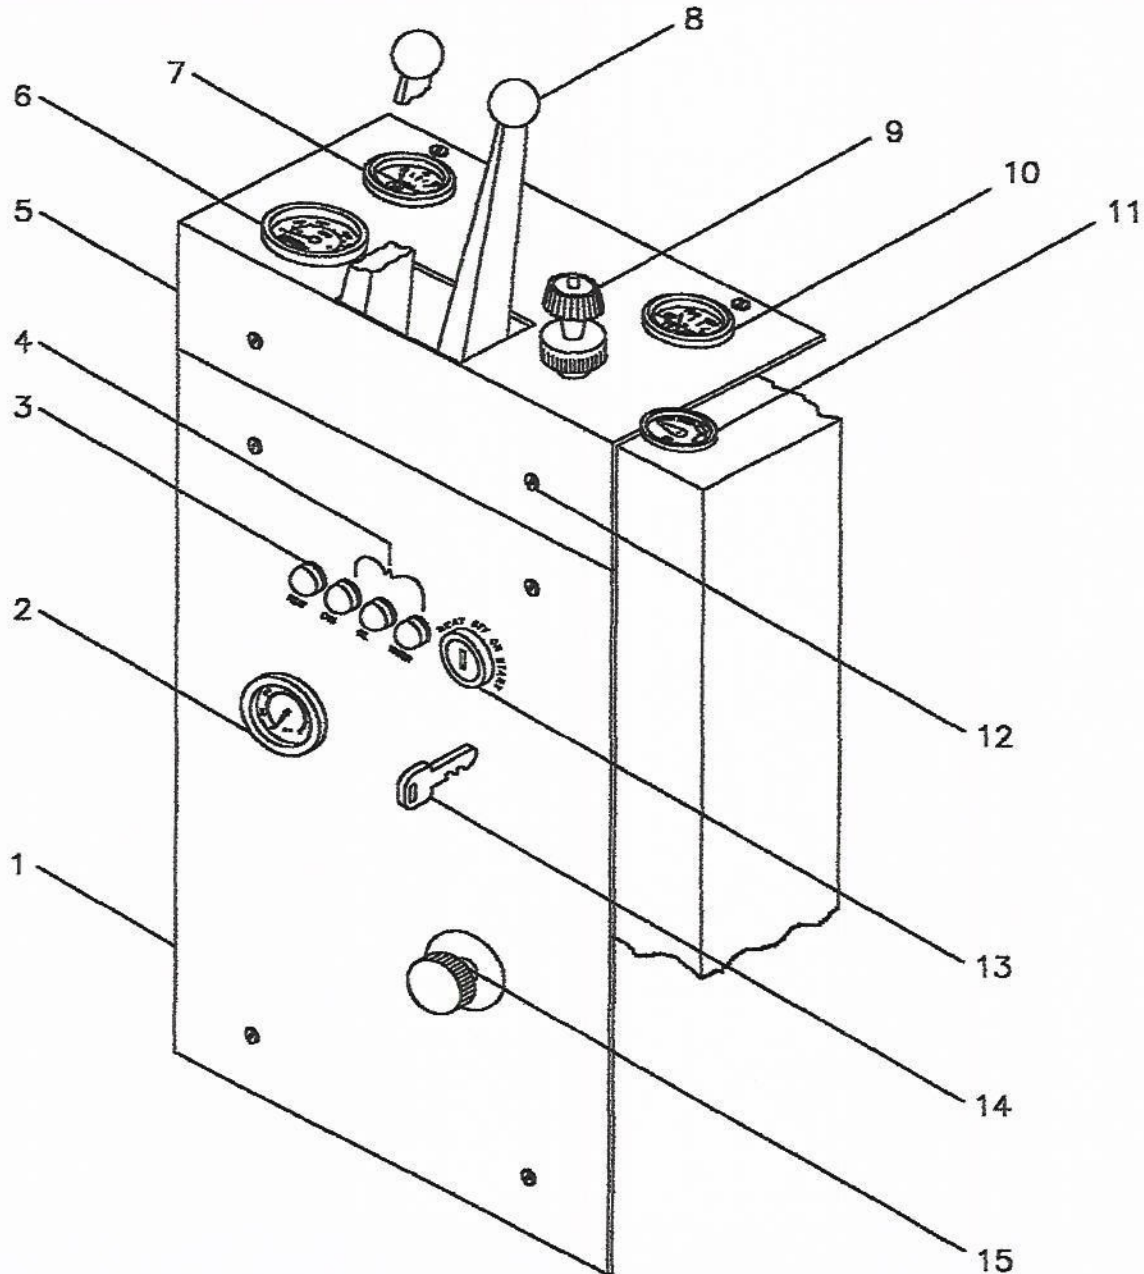

FOR ADDITIONAL INFORMATION
SEE ENGINE MANUAL

CONTROL PANEL ASSEMBLY (1475080)

ITEM	QTY	DESCRIPTION	PART NUMBER	ITEM	QTY	DESCRIPTION	PART NUMBER
1	(1)	SIDE CONTROL PANEL	1475233	11	(1)	FUEL GAUGE	1475271
2	(1)	HYD. PRESSURE GAUGE	1475263	12	(8)	PANEL MOUNTING BOLT	1475257
3	(1)	BLUE CHARGING LIGHT	1475260	13	(1)	SWITCH ASS'Y STARTER	1475262
4	(3)	RED CHARGING LIGHT	1475259	14	(1)	IGNITION KEY	1475326
5	(1)	TOP CONTROL PANEL	1475232	15	(1)	HYD. DRIVE/P.T.O CONTROL	1475266
6	(1)	TACHOMETER	1475264				
7	(1)	OIL PRESSURE GAUGE	1475265				
8	(2)	HYD. CONTROL HANDLE	1475268				
9	(1)	THROTTLE	1475269				
10	(1)	THERMOMETER	1475261				

REAR OUTRIGGER ASSEMBLY (1475081)

ITEM	QTY	DESCRIPTION	PART NUMBER	ITEM	QTY	DESCRIPTION	PART NUMBER
1	(2)	OUTRIGGER JACK ASS'Y	1475255	10	(1)	BACK SWING ARM ASS'Y	1475306
2	(2)	BALL LOCK PIN	1475254	11	(1)	JACK HANDLE	1475183
3	(2)	EXTENSION ARM	1354006	12	(2)	JACK FRAME	1475185
4	(1)	FRONT SWING ARM ASS'Y	1475307	13	(4)	JACK PAD	1475184
5	(2)	PIVOT PIN SCREW	1475256	14	(2)	JACK LOCK PIN	1475182
6	(4)	OUTRIGGER PIN LONG	1475206				
7	(2)	ARM PIVOT PIN	1354007				
8	(1)	REAR BASE	1354010				
9	(2)	GREASE FITTING	1475142				