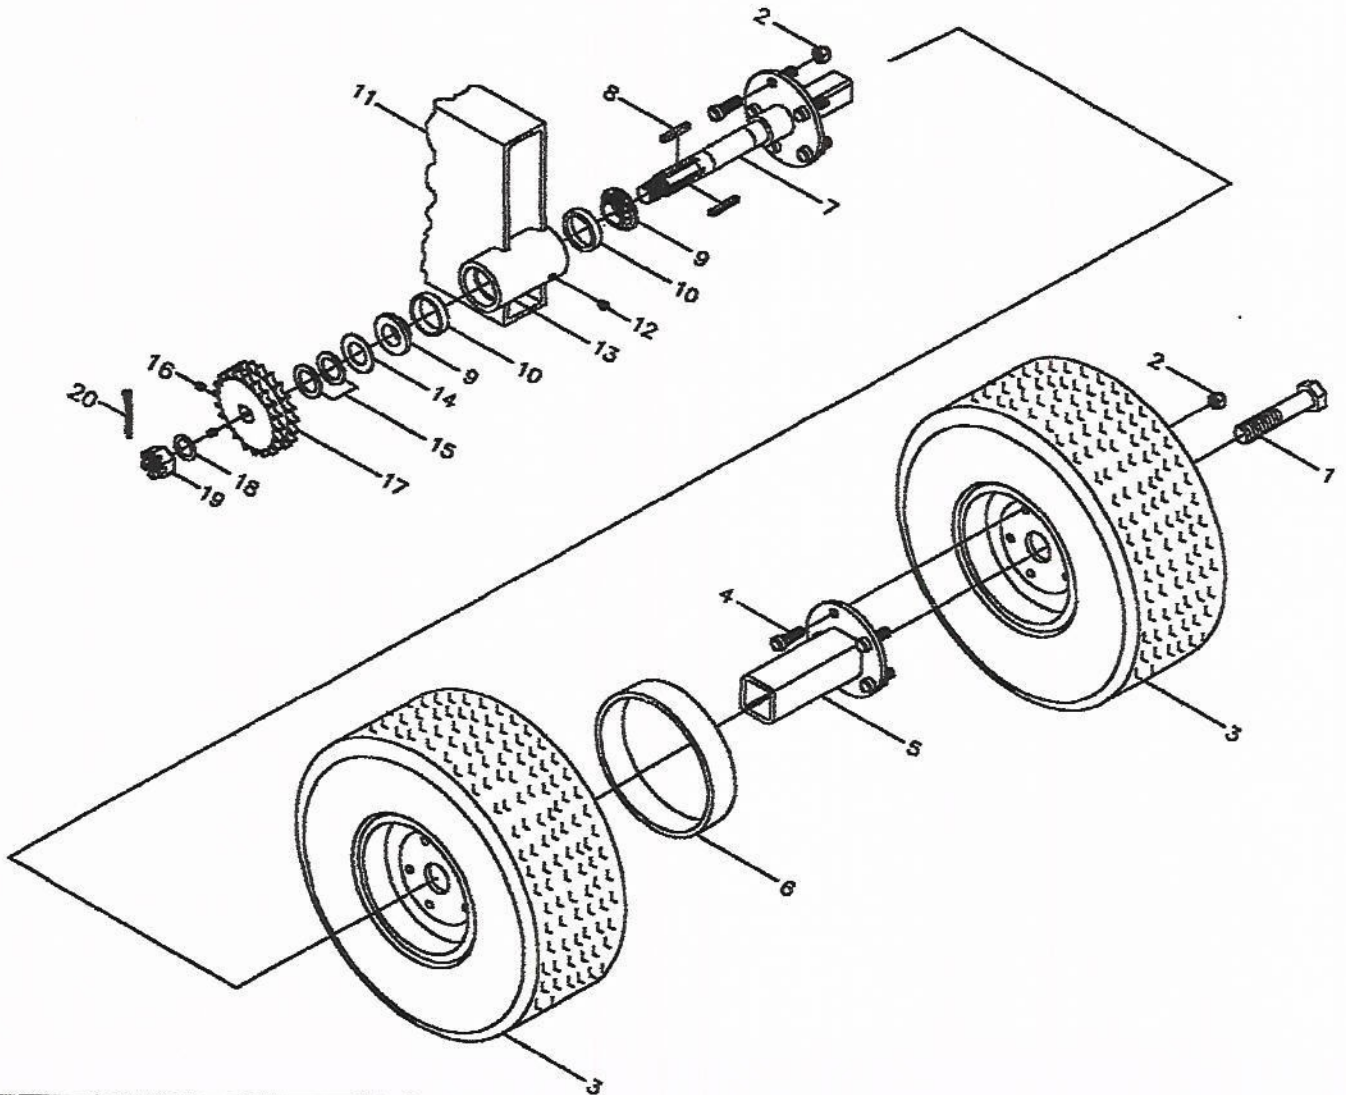

CENTER AXLE ASSEMBLY (1475085)

ITEM	QTY	DESCRIPTION	PART NUMBER	ITEM	QTY	DESCRIPTION	PART NUMBER
1	(1)	WHEEL BOLT	1475141	11	(-)	HYDRAULIC TANK	NA
2	(10)	LUG NUT	1475140	12	(1)	GREASE FITTING	1475142
3	(2)	TIRE & RIM	1475100	13	(1)	WHEEL BEARING HUB	1475117
4	(10)	WHEEL STUD	1475143	14	(1)	SPACER WASHER	1475133
5	(1)	WHEEL EXTENSION	1475112	15	(2)	SPACER WASHER	1475135
6	(1)	WHEEL SPACER	1475118	16	(4)	SET SCREW	1475134
7	(1)	AXLE	1475111	17	(1)	21 TOOTH SPROCKET	1475272
8	(2)	DRIVE WHEEL AXLE KEY	1475137	18	(1)	SPACER WASHER	1475132
9	(2)	BEARING CONE	1475139	19	(1)	CASTLE NUT	1475131
10	(2)	BEARING CUP	1475325	20	(1)	COTTER PIN	1475136