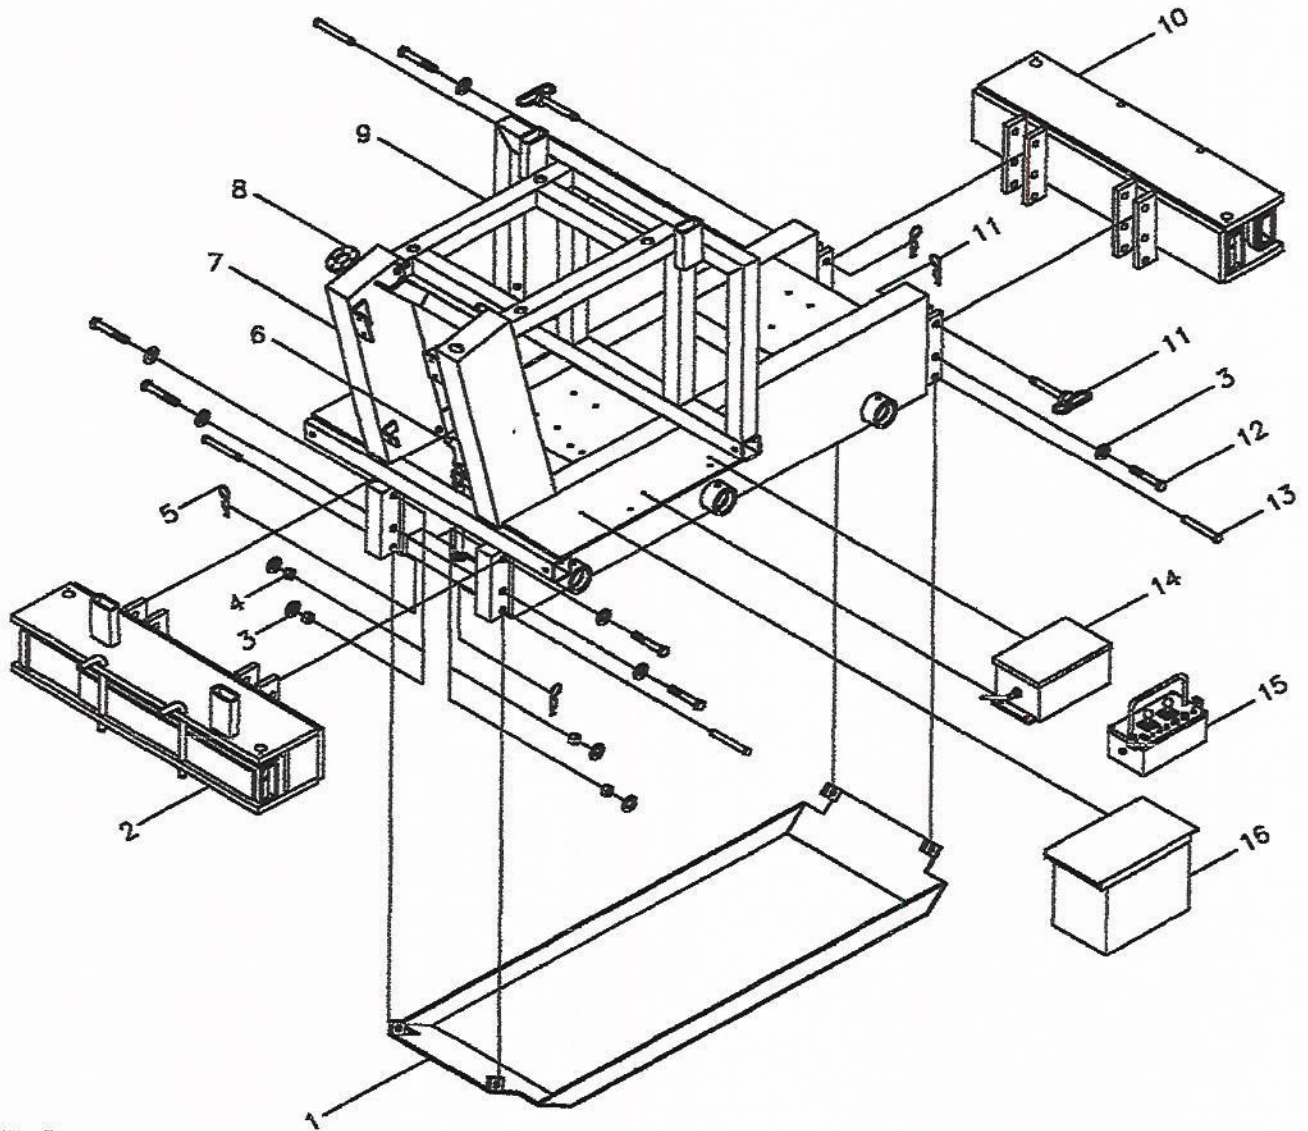

BACK RIGHT OUTRIGGER ASSEMBLY (1475087)

ITEM	QTY	DESCRIPTION	PART NUMBER	ITEM	QTY	DESCRIPTION	PART NUMBER
1	(1)	BELLY PAN	1475181	10	(1)	FRONT OUTRIGGER ASS'Y	NA
2	(1)	REAR OUTRIGGER ASSY	NA	11	(2)	HARDEN HITCH PIN	1475286
3	(12)	OUTRIGGER MOUNTING WASHER	1475283	12	(6)	OUTRIGGER MOUNTING BOLT	1475285
4	(6)	OUTRIGGER MOUNTING NUT	1475284	13	(4)	BELLY PAN PIN	1475288
5	(6)	HAIR-PIN COTTER	1475300	14	(1)	RECEIVER UNIT	1475250
6	(-)	HYDRAULIC FILL	NA	15	(1)	REMOTE TRANSMITTER	1475308
7	(-)	FUEL TANK	NA	16	(1)	BATTERY BOX	1475249
8	(-)	FUEL FILL	NA				
9	(-)	FRAME	NA