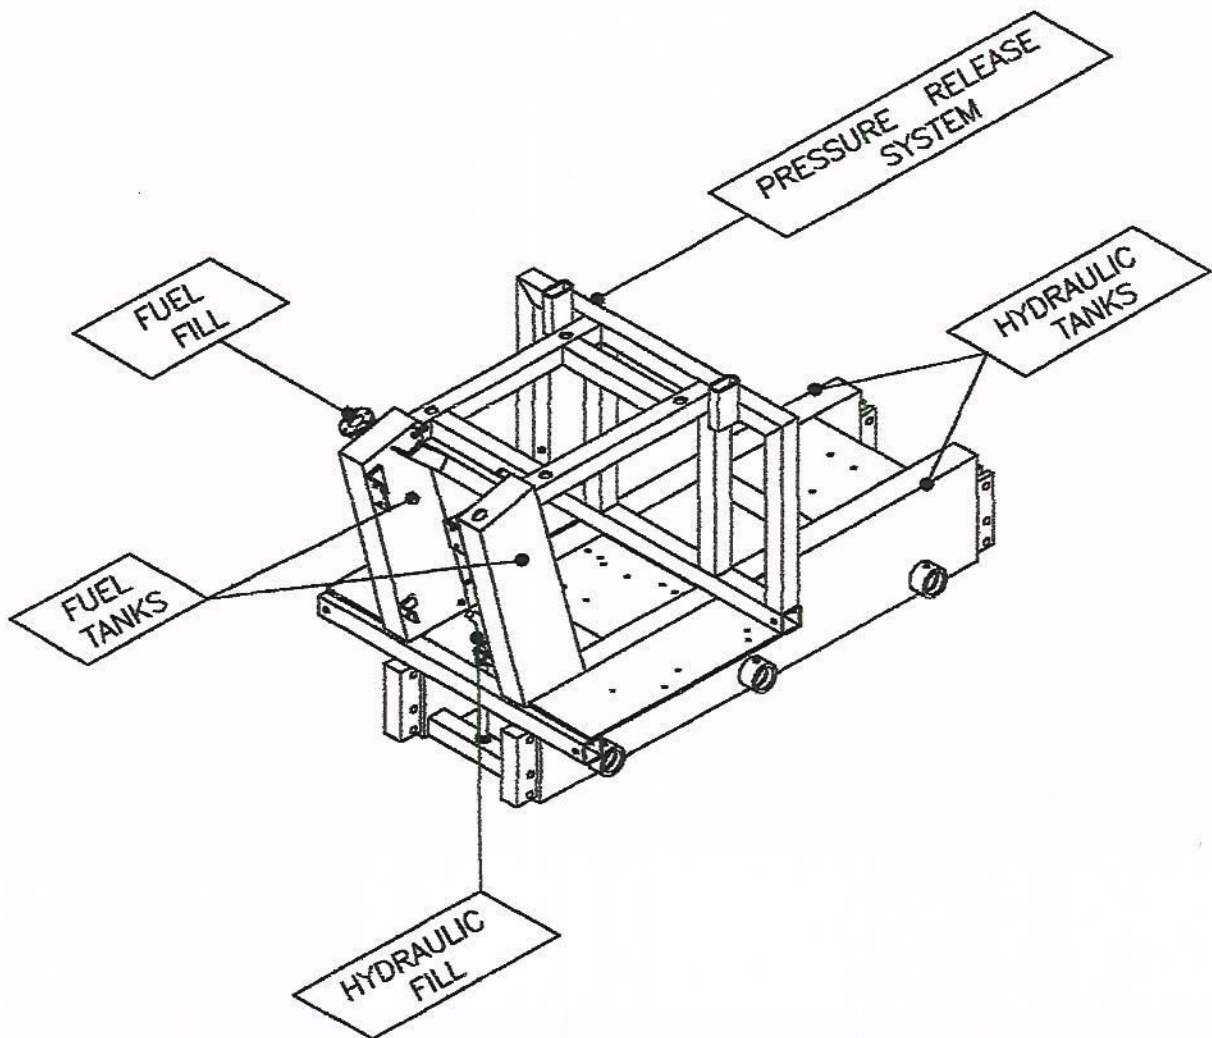

Wheeled Unit

0000EZHZ:1475077:00:20010731

LAYOUT (1475077)

0000EZH2:1475078:00:20010731

CRANE MOUNTING ASSEMBLY (1475078)

ITEM	QTY	DESCRIPTION	PART NUMBER	ITEM	QTY	DESCRIPTION	PART NUMBER
1	(1)	CRANE ASSEMBLY	1475316	4	(4)	BUSHING	1475311
2	(4)	LOCKING GRD.#8 HEX. NUT	1475320	5	(1)	E-Z HAULER FRAME	1475317
3	(8)	FLAT THRUST WASHER	1475318	6	(4)	GRD.# 8 HEX. BOLT	1475319