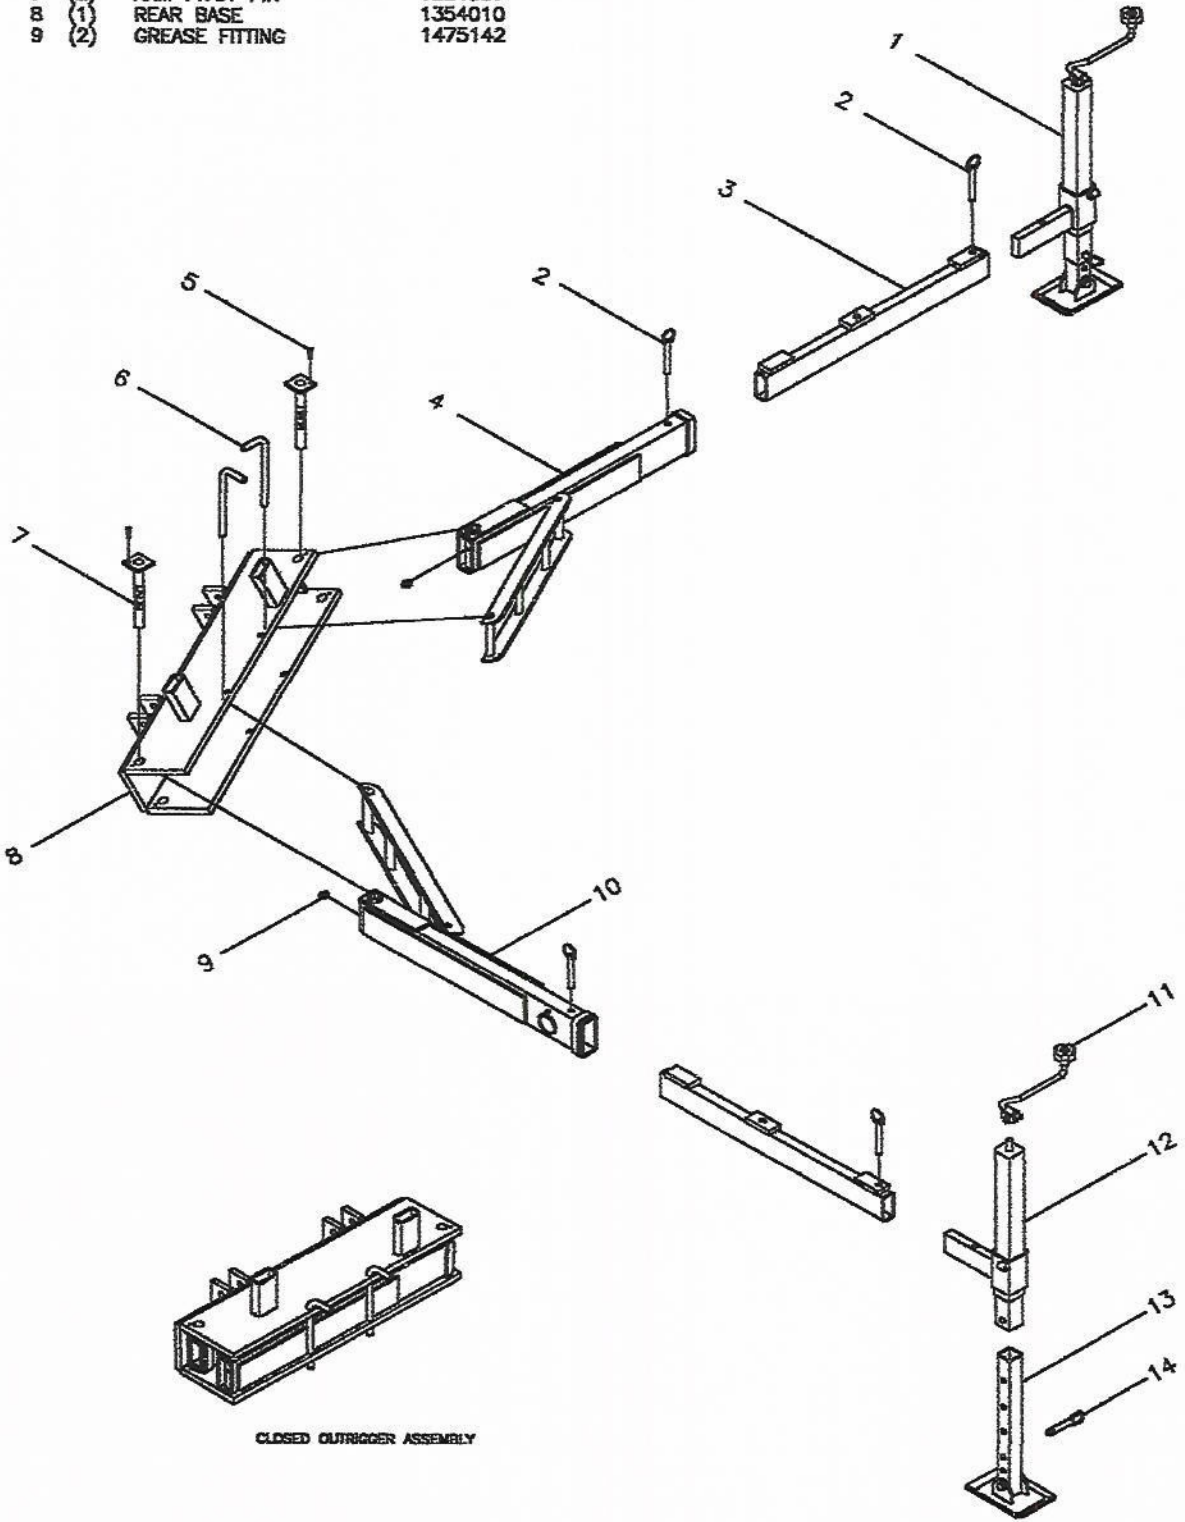

FOR ADDITIONAL INFORMATION
SEE ENGINE MANUAL

CONTROL PANEL ASSEMBLY (1475080)

ITEM	QTY	DESCRIPTION	PART NUMBER	ITEM	QTY	DESCRIPTION	PART NUMBER
1	(1)	SIDE CONTROL PANEL	1475233	11	(1)	FUEL GAUGE	1475271
2	(1)	HYD. PRESSURE GAUGE	1475263	12	(8)	PANEL MOUNTING BOLT	1475257
3	(1)	BLUE CHARGING LIGHT	1475260	13	(1)	SWITCH ASS'Y STARTER	1475262
4	(3)	RED CHARGING LIGHT	1475259	14	(1)	IGNITION KEY	1475326
5	(1)	TOP CONTROL PANEL	1475232	15	(1)	HYD. DRIVE/P.T.O CONTROL	1475266
6	(1)	TACHOMETER	1475264				
7	(1)	OIL PRESSURE GAUGE	1475265				
8	(2)	HYD. CONTROL HANDLE	1475268				
9	(1)	THROTTLE	1475269				
10	(1)	THERMOMETER	1475261				

REAR OUTRIGGER ASSEMBLY (1475081)

ITEM	QTY	DESCRIPTION	PART NUMBER	ITEM	QTY	DESCRIPTION	PART NUMBER
1	(2)	OUTRIGGER JACK ASS'Y	1475255	10	(1)	BACK SWING ARM ASS'Y	1475306
2	(2)	BALL LOCK PIN	1475254	11	(1)	JACK HANDLE	1475183
3	(2)	EXTENSION ARM	1354006	12	(2)	JACK FRAME	1475185
4	(1)	FRONT SWING ARM ASS'Y	1475307	13	(4)	JACK PAD	1475184
5	(2)	PIVOT PIN SCREW	1475256	14	(2)	JACK LOCK PIN	1475182
6	(4)	OUTRIGGER PIN LONG	1475206				
7	(2)	ARM PIVOT PIN	1354007				
8	(1)	REAR BASE	1354010				
9	(2)	GREASE FITTING	1475142				

FRONT OUTRIGGER ASSEMBLY (1475082)

ITEM	QTY	DESCRIPTION	PART NUMBER	ITEM	QTY	DESCRIPTION	PART NUMBER
1	(2)	OUTRIGGER JACK ASS'Y	1475255	10	(1)	BACK SWING ARM ASS'Y	1475306
2	(2)	BALL LOCK PIN	1475254	11	(1)	JACK HANDLE	1475183
3	(2)	EXTENSION ARM	1354006	12	(2)	JACK FRAME	1475185
4	(1)	FRONT SWING ARM ASS'Y	1475307	13	(4)	JACK PAD	1475184
5	(2)	PIVOT PIN SCREW	1475256	14	(2)	JACK LOCK PIN	1475182
6	(4)	OUTRIGGER PIN LONG	1475206				
7	(2)	ARM PIVOT PIN	1354007				
8	(1)	FRONT BASE	1354011				
9	(2)	GREASE FITTING	1475142				