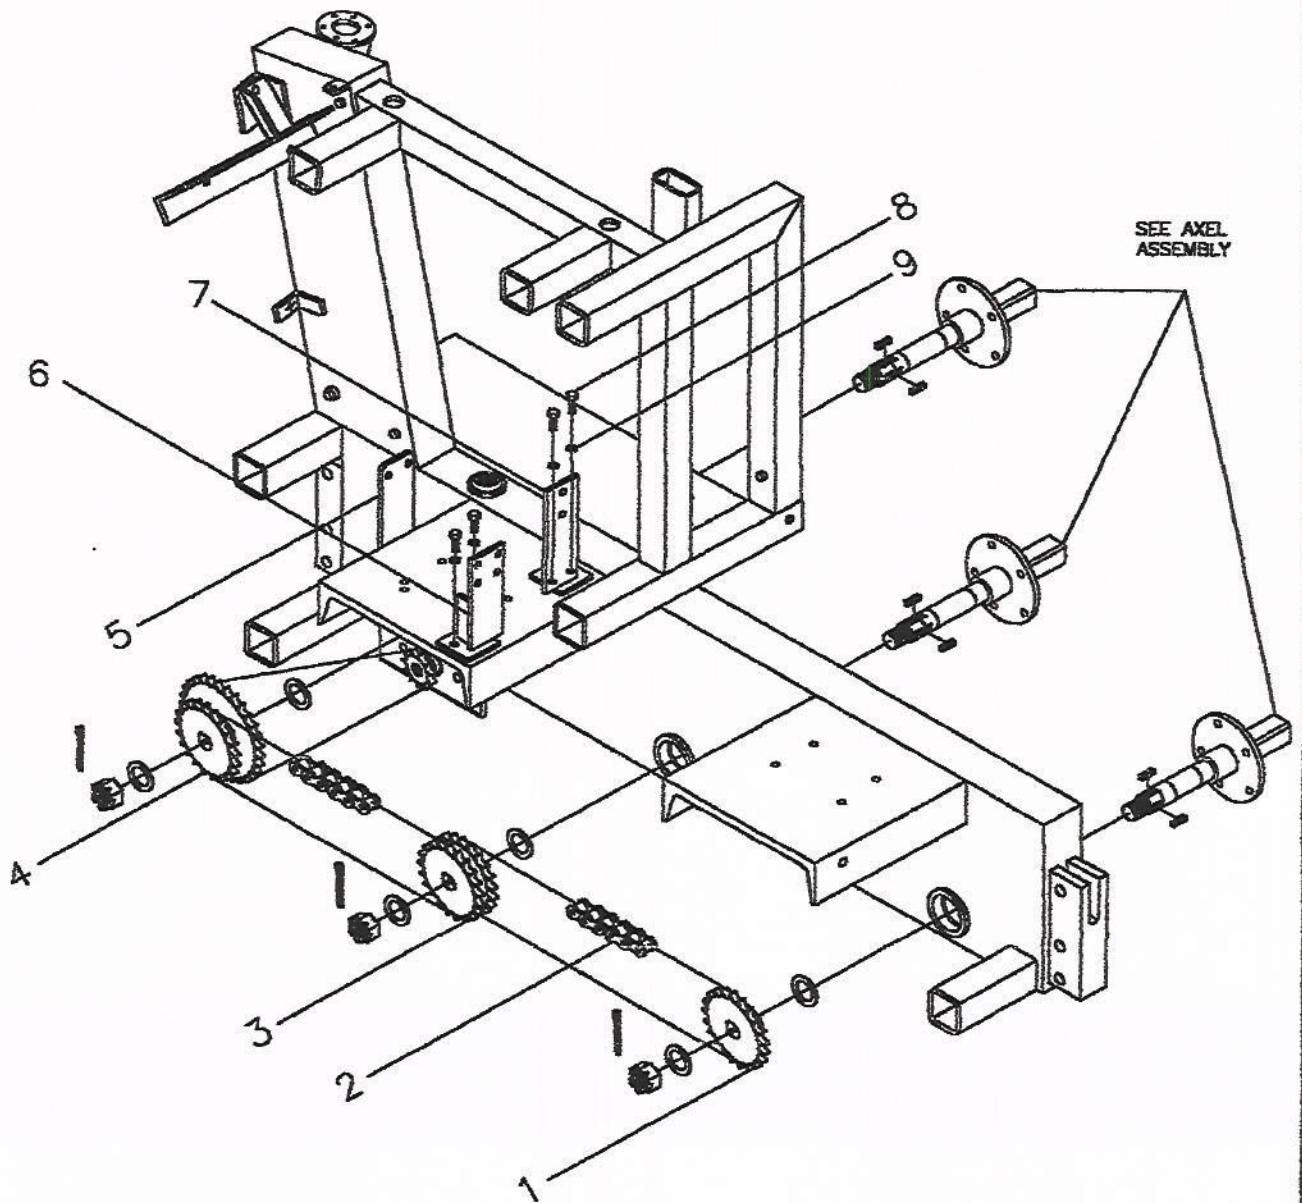

DRIVE SPROCKETS AND CHAIN SYSTEM WITH ENGINE MOUNTS (1475089)

ITEM	QTY	DESCRIPTION	PART NUMBER
1	(-)	SEE SINGLE AXLE ASS'Y	NA
2	(6)	NO. 60 3/4 PITCH CHAIN	1475146
3	(-)	CENTER AXLE ASSEMBLY	NA
4	(-)	MAIN DRIVE AXLE ASSEMBLY	NA
5	(1)	SIDE ENGINE BRACKET	1475226
6	(1)	TOP RIGHT ENGINE BRACKET	1475243
7	(1)	TOP LEFT ENGINE BRACKET	1475244
8	(6)	ENGINE BRACKET BOLTS	1475275
9	(6)	ENGINE BRACKET WASHER	1475298