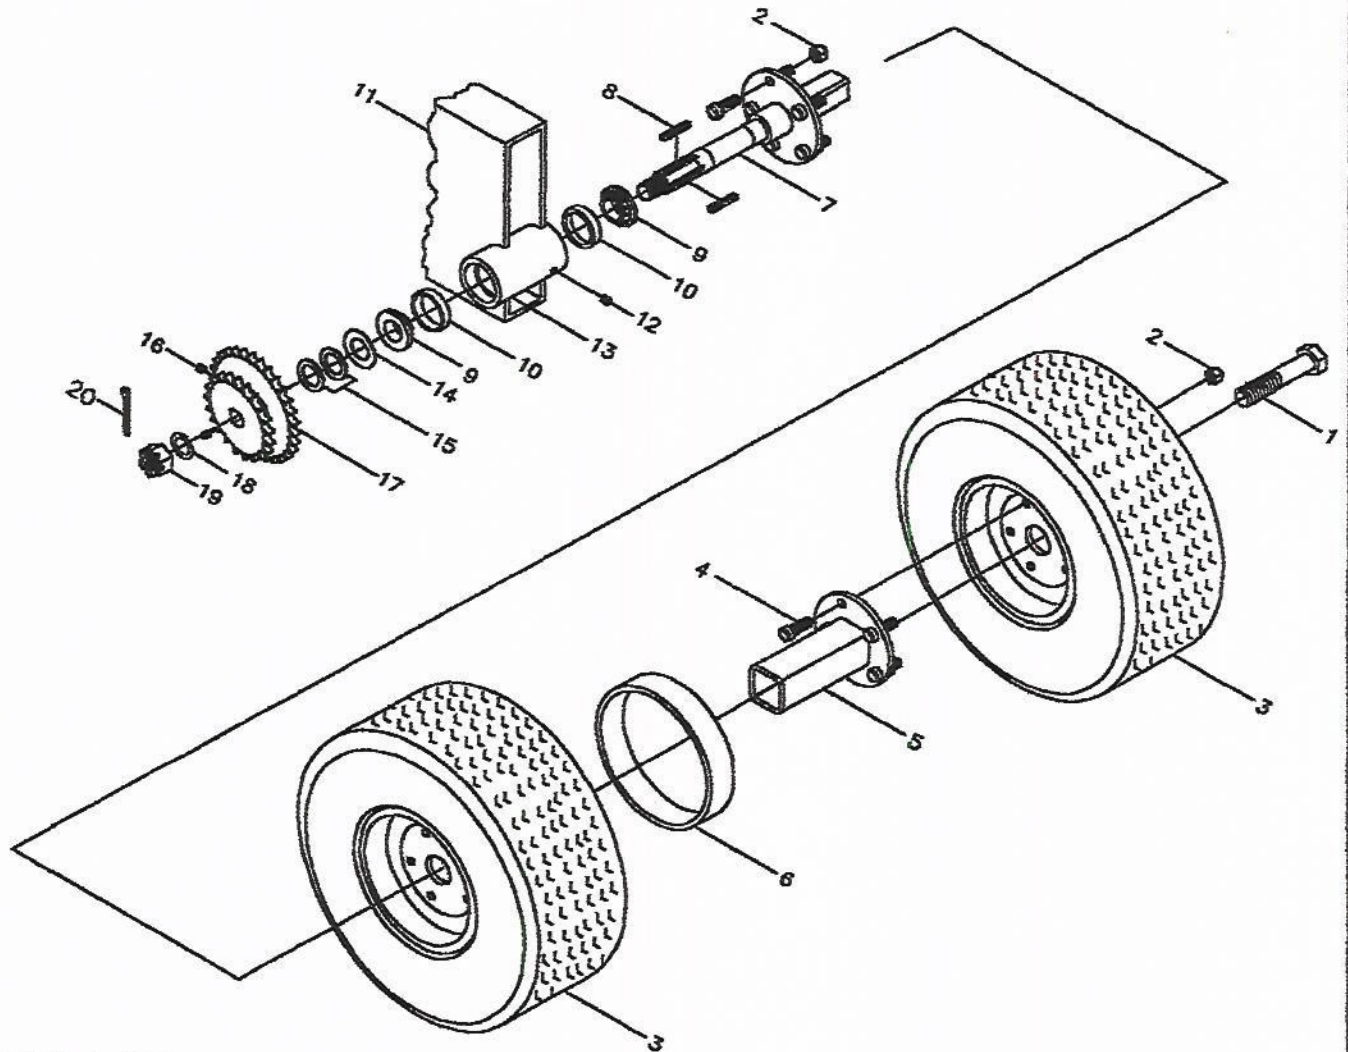

MAIN DRIVE AXLE ASSEMBLY (1475083)

ITEM	QTY	DESCRIPTION	PART NUMBER	ITEM	QTY	DESCRIPTION	PART NUMBER
1	(1)	WHEEL BOLT	1475141	11	(-)	HYDRAULIC TANK	NA
2	(10)	LUG NUT	1475140	12	(1)	GREASE FITTING	1475142
3	(2)	TIRE & RIM	1475100	13	(1)	WHEEL BEARING HUB	1475117
4	(10)	WHEEL STUD	1475143	14	(1)	SPACER WASHER	1475133
5	(1)	WHEEL EXTENSION	1475112	15	(2)	SPACER WASHER	1475135
6	(1)	WHEEL SPACER	1475118	16	(4)	SET SCREW	1475134
7	(1)	AXLE	1475111	17	(1)	21 & 30 TOOTH SPROCKET	1475273
8	(2)	DRIVE WHEEL AXLE KEY	1475137	18	(1)	SPACER WASHER	1475132
9	(2)	BEARING CONE	1475139	19	(1)	CASTLE NUT	1475131
10	(2)	BEARING CUP	1475325	20	(1)	COTTER PIN	1475136