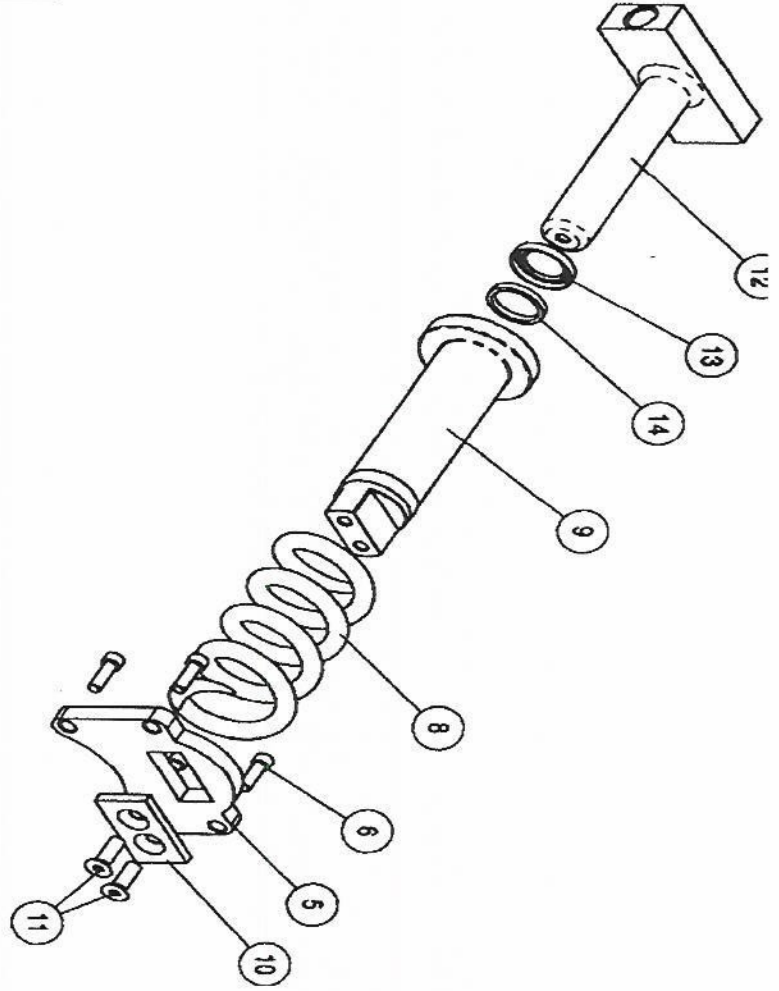

REAR OUTRIGGER ASSEMBLY (1475081)

ITEM	QTY	DESCRIPTION	PART NUMBER	ITEM	QTY	DESCRIPTION	PART NUMBER
1	(2)	OUTRIGGER JACK ASS'Y	1475255	10	(1)	BACK SWING ARM ASS'Y	1475306
2	(2)	BALL LOCK PIN	1475254	11	(1)	JACK HANDLE	1475183
3	(2)	EXTENSION ARM	1354006	12	(2)	JACK FRAME	1475185
4	(1)	FRONT SWING ARM ASS'Y	1475307	13	(4)	JACK PAD	1475184
5	(2)	PIVOT PIN SCREW	1475256	14	(2)	JACK LOCK PIN	1475182
6	(4)	OUTRIGGER PIN LONG	1475206				
7	(2)	ARM PIVOT PIN	1354007				
8	(1)	REAR BASE	1354010				
9	(2)	GREASE FITTING	1475142				

PART 2

Track Unit

Track Drive Unit

Revision A

1. 10160271	Center Reservoir Weldment
2. 10160280	LH Track Mount Weldment
3. 10160285	RH Track Mount Weldment
4. 10160290	Cover, Reservoir
5. 10160292	Sight Gauge- SLG5T
6. 10160291	Gasket
7. 10160294	Pin – 1X5 Cylinder
8. 10160289	Pin – 1X3½ Cylinder
9. PIPE_01	Pipe
10. ELBOW_075	Elbow, ¾” SHC 40X90
11. PIPE_02	Pipe
12. PIPE_03	Pipe
13. 12NPTPLUG	¾” NPT Pipe Plug
14. 04080031	1/4-20 UNC X 2½ HHCS ZP
15. 0400009NYLK	1/4” Nylock
16. 04032031ZP	HHCS, ¼-20 UNC X 1.00
17. 04020SW	¼ x 5/8 OD Seal Washer
18. 10160288	Cylinder - 2½” X 9”

1. 10160210	RH Weldment
2. 10160261	Drive Sprocket
3. 10160240-ASSY	Large Idler Wheel Assembly
4. 10160260	Idler Wheel Spacer
5. 10160235-ASSY	Small Idler Wheel Assembly
6. 05024031ZP	5/16-18 X 3/4" HHCS Zinc Plated GR5
7. 10160264	Rubber Track
8. 0317-1_P_B	Track Drive Motor
9. MLHP 160 G4B	Motor
10. 10160262	Check 1A Ball
11. 02NPTSTRT	1/8" NPT W/Cap
12. M10X35HHCSZP	M10 X 1.75 X 25MM Full Thread Hex Bolt
13. M10FLAT	10MM Flat Washer
14. M12X35HHCSZP	HHCS, 1/2-13 UNC X 1.500
15. M12FLAT	12MM Flat Washer
16. 1060263	Fitting Cap
17. 04032031ZP	HHCS, 1/4-20 UNC X 1.00
18. 04000070ZP	1/4" Lockwasher - ZP
19. 05000070ZP	5/16" Lockwasher - ZP