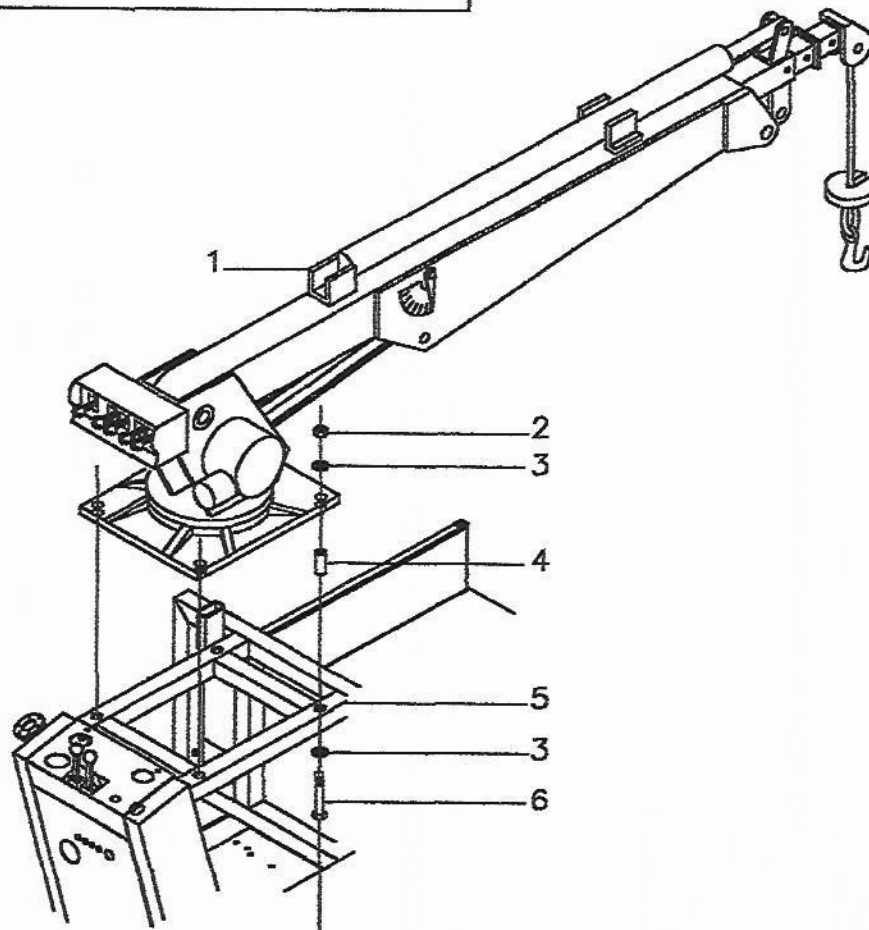

0000EZH2:1475078:00:20010731

CRANE MOUNTING ASSEMBLY (1475078)

ITEM	QTY	DESCRIPTION	PART NUMBER	ITEM	QTY	DESCRIPTION	PART NUMBER
1	(1)	CRANE ASSEMBLY	1475316	4	(4)	BUSHING	1475311
2	(4)	LOCKING GRD.#8 HEX. NUT	1475320	5	(1)	E-Z HAULER FRAME	1475317
3	(8)	FLAT THRUST WASHER	1475318	6	(4)	GRD.# 8 HEX. BOLT	1475319

FOR ADDITIONAL INFORMATION
SEE CRANE MANUAL