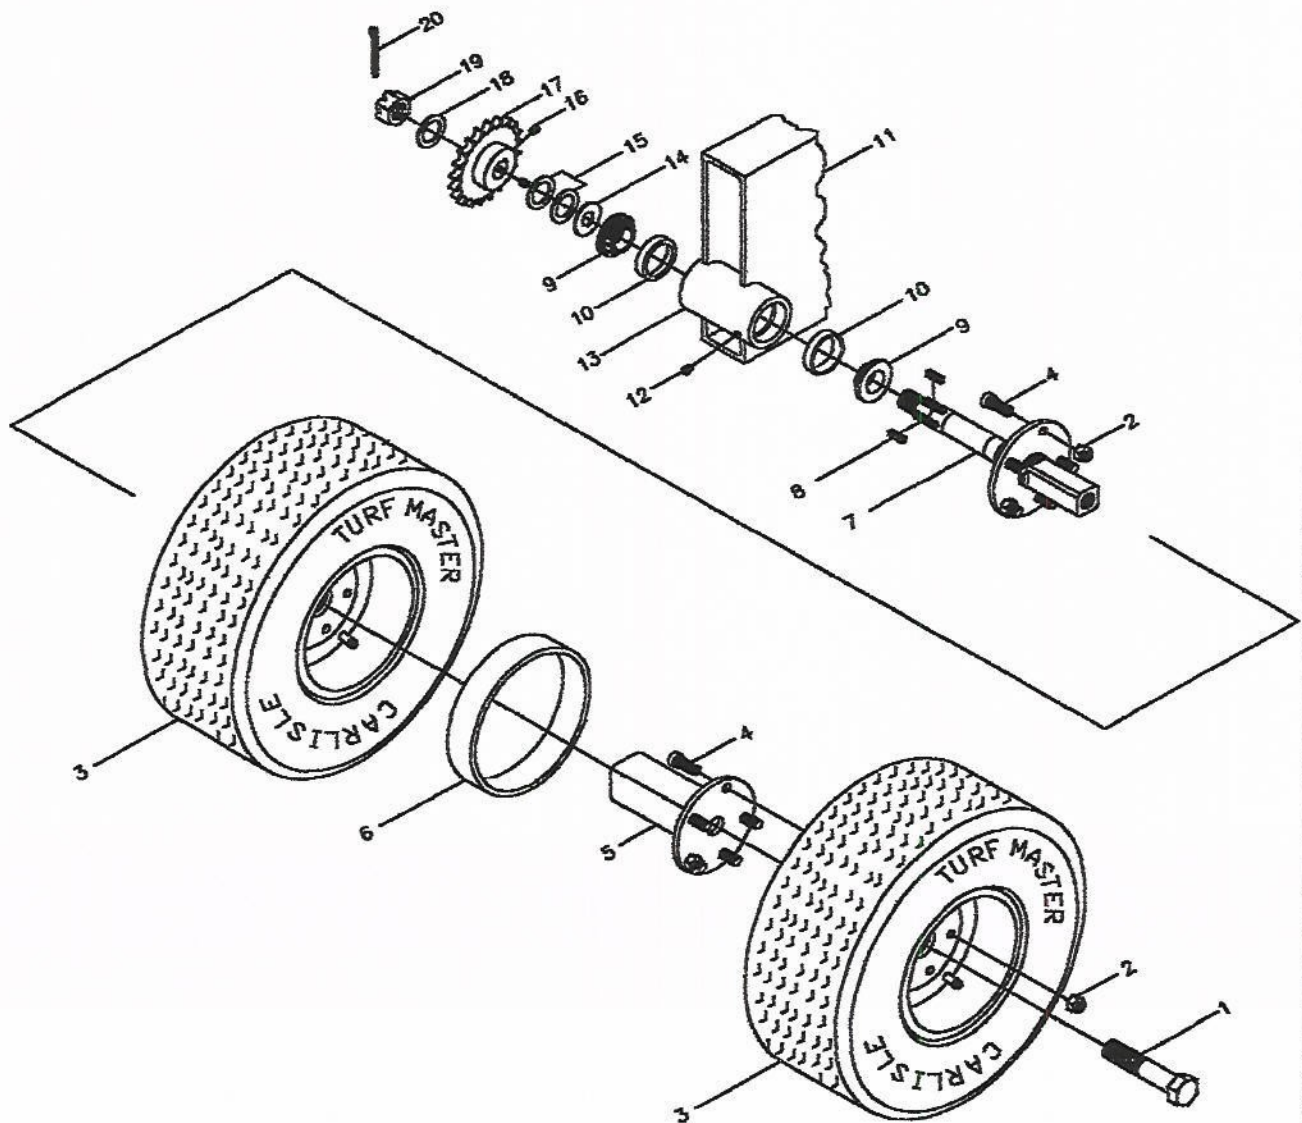

SINGLE SPROCKET AXLE ASSEMBLY (1475084)

ITEM	QTY	DESCRIPTION	PART NUMBER	ITEM	QTY	DESCRIPTION	PART NUMBER
1	(1)	WHEEL BOLT	1475141	11	(-)	HYDRAULIC TANK	NA
2	(10)	LUG NUT	1475140	12	(1)	GREASE FITTING	1475142
3	(2)	TIRE & RIM	1475100	13	(1)	WHEEL BEARING HUB	1475117
4	(10)	WHEEL STUD	1475143	14	(1)	SPACER WASHER	1475133
5	(1)	WHEEL EXTENSION	1475112	15	(2)	SPACER WASHER	1475135
6	(1)	WHEEL SPACER	1475118	16	(2)	SET SCREW	1475134
7	(1)	AXLE	1475113	17	(1)	21 TOOTH SPROCKET	1475145
8	(2)	DRIVE WHEEL AXLE KEY	1475137	18	(1)	SPACER WASHER	1475132
9	(2)	BEARING CONE	1475139	19	(1)	CASTLE NUT	1475131
10	(2)	BEARING CUP	1475325	20	(1)	COTTER PIN	1475136