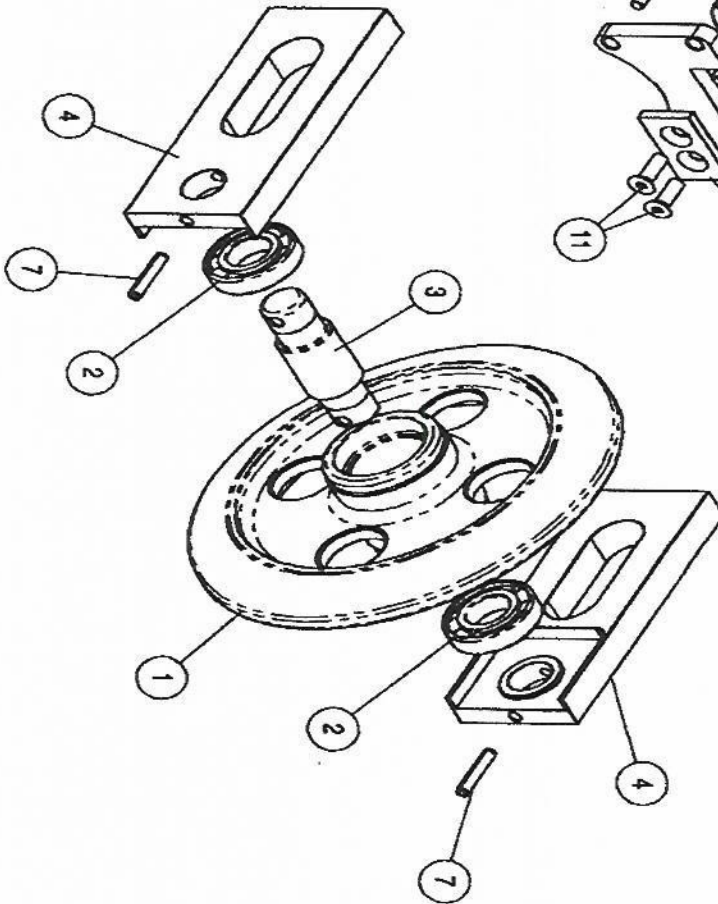

DRIVE SPROCKETS AND CHAIN SYSTEM WITH ENGINE MOUNTS (1475089)

ITEM	QTY	DESCRIPTION	PART NUMBER
1	(-)	SEE SINGLE AXLE ASS'Y	NA
2	(6)	NO. 60 3/4 PITCH CHAIN	1475146
3	(-)	CENTER AXLE ASSEMBLY	NA
4	(-)	MAIN DRIVE AXLE ASSEMBLY	NA
5	(1)	SIDE ENGINE BRACKET	1475226
6	(1)	TOP RIGHT ENGINE BRACKET	1475243
7	(1)	TOP LEFT ENGINE BRACKET	1475244
8	(6)	ENGINE BRACKET BOLTS	1475275
9	(6)	ENGINE BRACKET WASHER	1475298

PART 2

Track Unit

Track Drive Unit

Revision A

1. 10160271	Center Reservoir Weldment
2. 10160280	LH Track Mount Weldment
3. 10160285	RH Track Mount Weldment
4. 10160290	Cover, Reservoir
5. 10160292	Sight Gauge- SLG5T
6. 10160291	Gasket
7. 10160294	Pin – 1X5 Cylinder
8. 10160289	Pin – 1X3½ Cylinder
9. PIPE_01	Pipe
10. ELBOW_075	Elbow, ¾” SHC 40X90
11. PIPE_02	Pipe
12. PIPE_03	Pipe
13. 12NPTPLUG	¾” NPT Pipe Plug
14. 04080031	1/4-20 UNC X 2½ HHCS ZP
15. 0400009NYLK	1/4” Nylock
16. 04032031ZP	HHCS, ¼-20 UNC X 1.00
17. 04020SW	¼ x 5/8 OD Seal Washer
18. 10160288	Cylinder - 2½” X 9”

1. 10160210	RH Weldment
2. 10160261	Drive Sprocket
3. 10160240-ASSY	Large Idler Wheel Assembly
4. 10160260	Idler Wheel Spacer
5. 10160235-ASSY	Small Idler Wheel Assembly
6. 05024031ZP	5/16-18 X 3/4" HHCS Zinc Plated GR5
7. 10160264	Rubber Track
8. 0317-1_P_B	Track Drive Motor
9. MLHP 160 G4B	Motor
10. 10160262	Check 1A Ball
11. 02NPTSTRT	1/8" NPT W/Cap
12. M10X35HHCSZP	M10 X 1.75 X 25MM Full Thread Hex Bolt
13. M10FLAT	10MM Flat Washer
14. M12X35HHCSZP	HHCS, 1/2-13 UNC X 1.500
15. M12FLAT	12MM Flat Washer
16. 1060263	Fitting Cap
17. 04032031ZP	HHCS, 1/4-20 UNC X 1.00
18. 04000070ZP	1/4" Lockwasher - ZP
19. 05000070ZP	5/16" Lockwasher - ZP