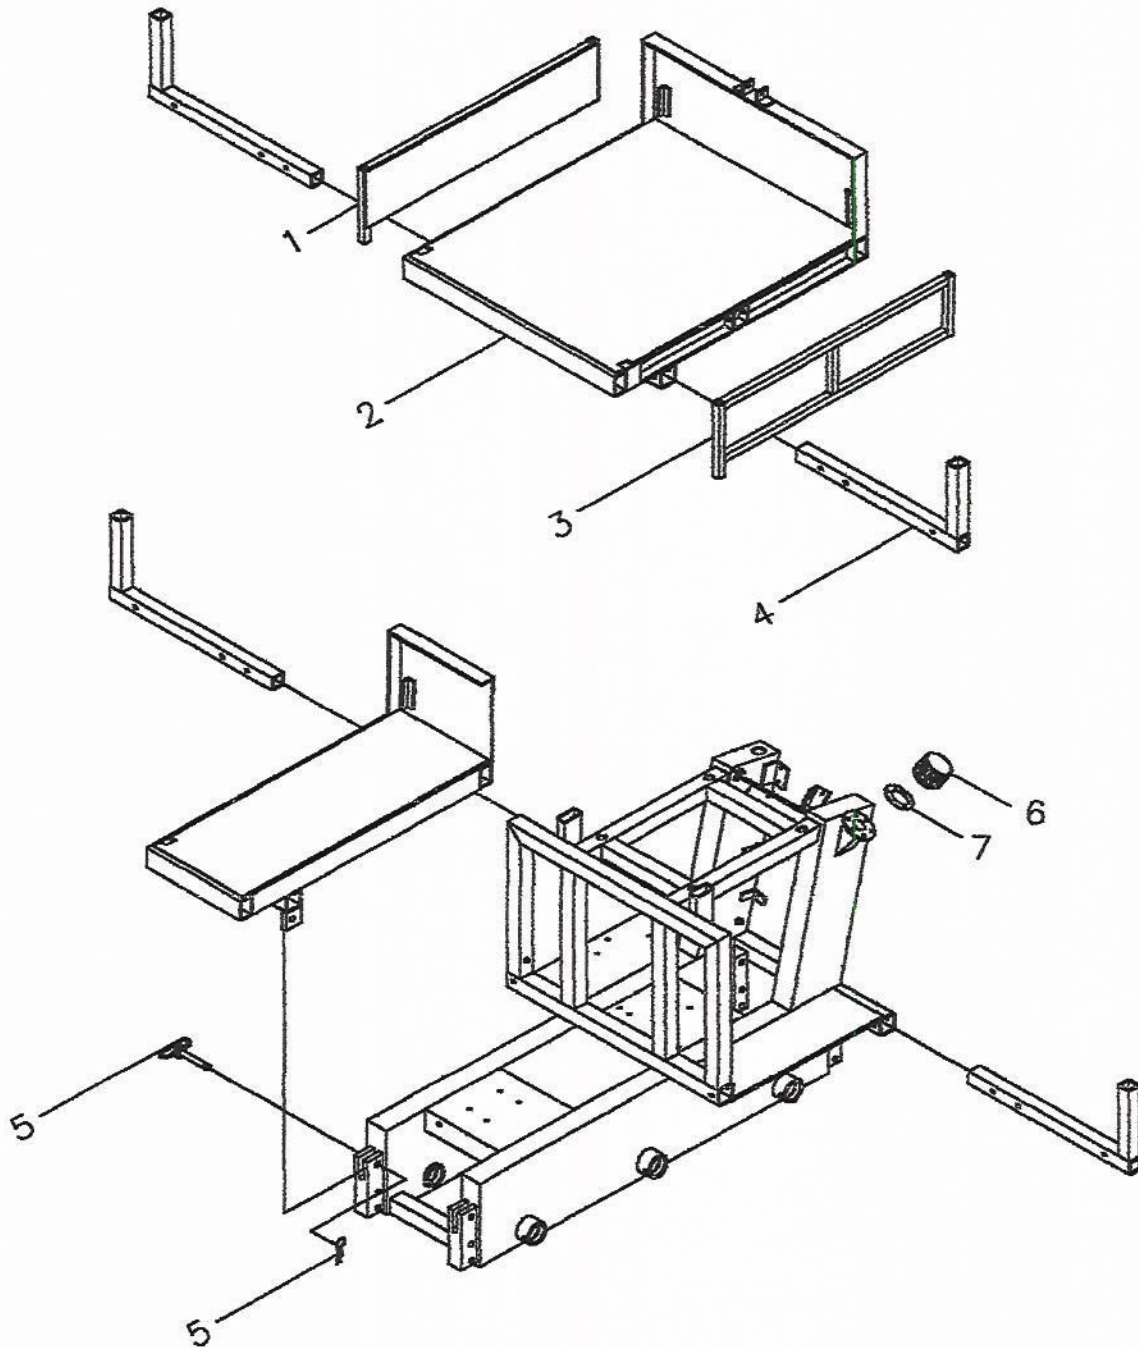

FLAT BED ASSEMBLY (1475086)

ITEM	QTY	DESCRIPTION	PART NUMBER
1	(1)	RIGHT SIDE BOARD	1475246
2	(1)	FLAT BED	1475248
3	(1)	LEFT SIDE BOARD	1475247
4	(4)	POLE ARM	1475301
5	(2)	HARDEN HITCH PIN	1475286
6	(1)	FUEL CAP	1475305
7	(1)	FUEL CAP GASKET	1475304