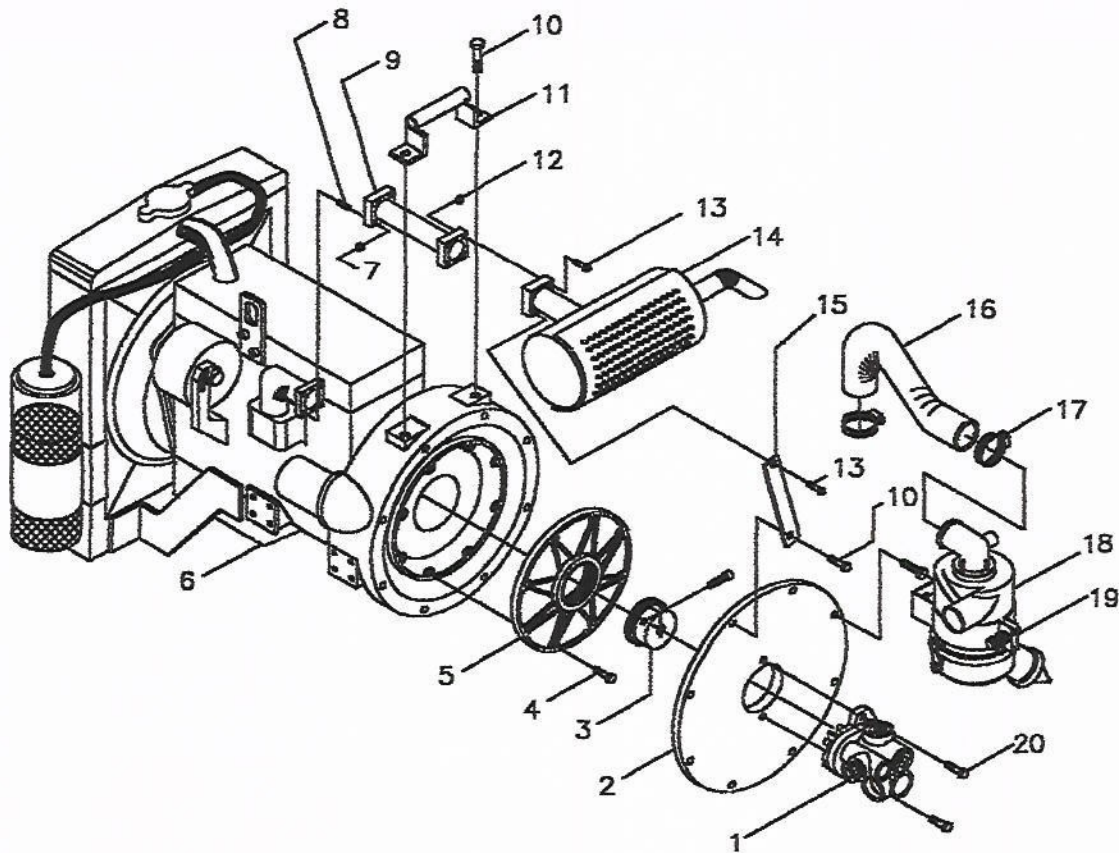

FOR ADDITIONAL INFORMATION
SEE CRANE MANUAL

0000EZHZ:1475079:00:20010731

MAIN HYD. PUMP & ENGINE ASS'Y (1475079)

ITEM	QTY	DESCRIPTION	PART NUMBER	ITEM	QTY	DESCRIPTION	PART NUMBER
1	(1)	HYDRAULIC PUMP	1475321	11	(1)	HYD. HOSE BRACKET	1475314
2	(1)	BELL HOUSING COVER	1475287	12	(4)	EXHAUST LINE NUT	1475332
3	(1)	HYD. PUMP DRIVE GEAR	1475289	13	(4)	EXHAUST LINE BOLT	1475331
4	(8)	HYD. DRIVE GEAR BOLT	1475327	14	(1)	EXHAUST MUFFLER ASS'Y.	1475309
5	(1)	HYD. DRIVE GEAR	1475290	15	(1)	EXHAUST LINE STABILIZER	1475310
6	(1)	ENGINE ASS'Y.	1475323	16	(1)	AIR INTAKE HOSE	1475313
7	(4)	STUD NUT	1475330	17	(2)	HOSE CLAMPS	1475322
8	(4)	STUD	1475329	18	(1)	AIR CLEANER ASS'Y.	1475315
9	(1)	EXHAUST EXTENSION	1475335	19	(1)	AIR CLEANER BRACKET	1475312
10	(10)	HEX. HEAD BOLT	1475328	20	(2)	HYDRAULIC PUMP BOLT	1475275

FOR ADDITIONAL INFORMATION
SEE ENGINE MANUAL

CONTROL PANEL ASSEMBLY (1475080)

ITEM	QTY	DESCRIPTION	PART NUMBER	ITEM	QTY	DESCRIPTION	PART NUMBER
1	(1)	SIDE CONTROL PANEL	1475233	11	(1)	FUEL GAUGE	1475271
2	(1)	HYD. PRESSURE GAUGE	1475263	12	(8)	PANEL MOUNTING BOLT	1475257
3	(1)	BLUE CHARGING LIGHT	1475260	13	(1)	SWITCH ASS'Y STARTER	1475262
4	(3)	RED CHARGING LIGHT	1475259	14	(1)	IGNITION KEY	1475326
5	(1)	TOP CONTROL PANEL	1475232	15	(1)	HYD. DRIVE/P.T.O CONTROL	1475266
6	(1)	TACHOMETER	1475264				
7	(1)	OIL PRESSURE GAUGE	1475265				
8	(2)	HYD. CONTROL HANDLE	1475268				
9	(1)	THROTTLE	1475269				
10	(1)	THERMOMETER	1475261				

REAR OUTRIGGER ASSEMBLY (1475081)

ITEM	QTY	DESCRIPTION	PART NUMBER	ITEM	QTY	DESCRIPTION	PART NUMBER
1	(2)	OUTRIGGER JACK ASS'Y	1475255	10	(1)	BACK SWING ARM ASS'Y	1475306
2	(2)	BALL LOCK PIN	1475254	11	(1)	JACK HANDLE	1475183
3	(2)	EXTENSION ARM	1354006	12	(2)	JACK FRAME	1475185
4	(1)	FRONT SWING ARM ASS'Y	1475307	13	(4)	JACK PAD	1475184
5	(2)	PIVOT PIN SCREW	1475256	14	(2)	JACK LOCK PIN	1475182
6	(4)	OUTRIGGER PIN LONG	1475206				
7	(2)	ARM PIVOT PIN	1354007				
8	(1)	REAR BASE	1354010				
9	(2)	GREASE FITTING	1475142				