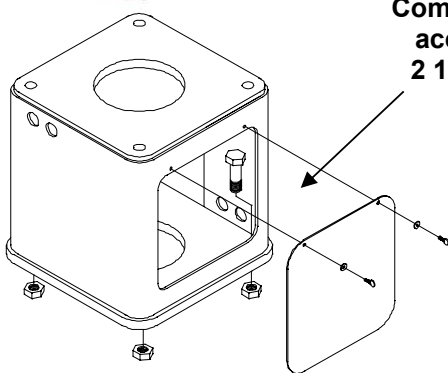

# Ideal Crane Pedestal

**Liberator  
5000 & 6000**

Raise your crane's working height by 20" to facilitate handling bulky loads on platform bodies.

**Part # 900052**  
Mounting hardware included

Compartment can accommodate 2 12V batteries