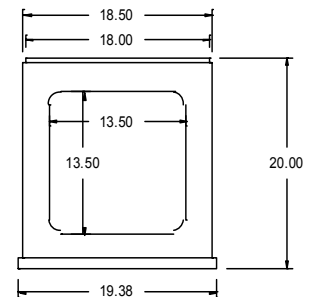

Ideal Crane Pedestal

**Liberator
5000 & 6000**

Raise your crane's working height by 20" to facilitate handling bulky loads on platform bodies.

Part # 900052
Mounting hardware included

Compartment can accommodate 2 12V batteries

TOP

SIDE

BOTTOM

800-622-6163

**RUGGED
and
DEPENDABLE**

www.idealcrane.com

IDEAL CRANE LLC - PO BOX 35249 - TULSA, OKLAHOMA 74153-0249