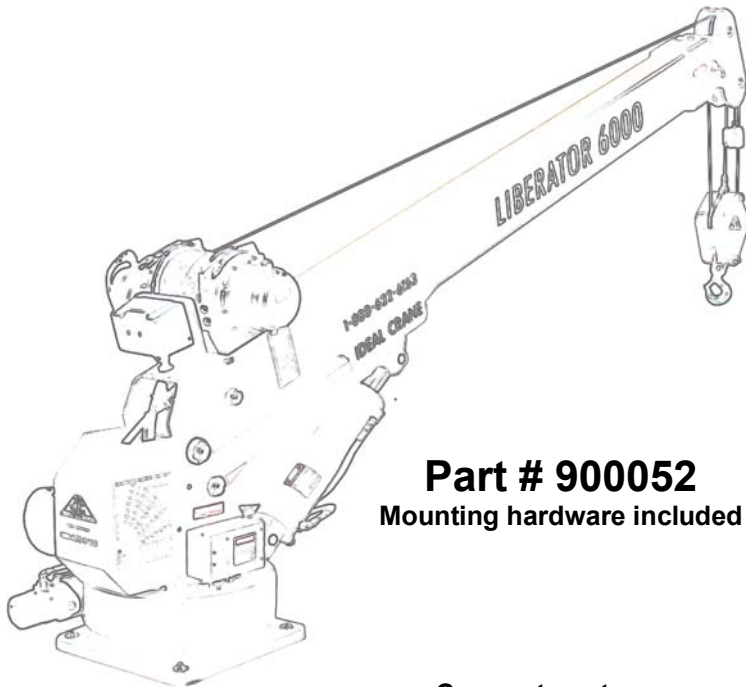

# Ideal Crane Pedestal

**Liberator  
5000 & 6000**

Raise your crane's working height by 20" to facilitate handling bulky loads on platform bodies.

**Part # 900052**  
Mounting hardware included

Compartment can accommodate 2 12V batteries