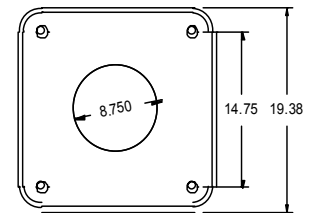

Ideal Crane Pedestal

**Liberator
5000 & 6000**

Raise your crane's working height by 20" to facilitate handling bulky loads on platform bodies.

Part # 900052
Mounting hardware included

Compartment can accommodate 2 12V batteries

TOP

SIDE

BOTTOM

800-622-6163

**RUGGED
and
DEPENDABLE**

www.idealcrane.com

IDEAL CRANE LLC - PO BOX 35249 - TULSA, OKLAHOMA 74153-0249