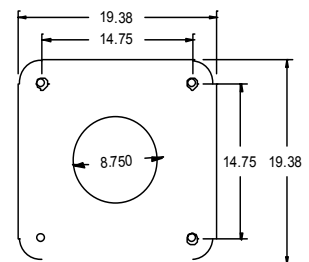

Ideal Crane Pedestal

**Liberator
5000 & 6000**

Raise your crane's working height by 20" to facilitate handling bulky loads on platform bodies.

Part # 900052
Mounting hardware included

Compartment can accommodate 2 12V batteries

TOP

SIDE

BOTTOM

800-622-6163

**RUGGED
and
DEPENDABLE**

www.idealcrane.com

IDEAL CRANE LLC - PO BOX 35249 - TULSA, OKLAHOMA 74153-0249