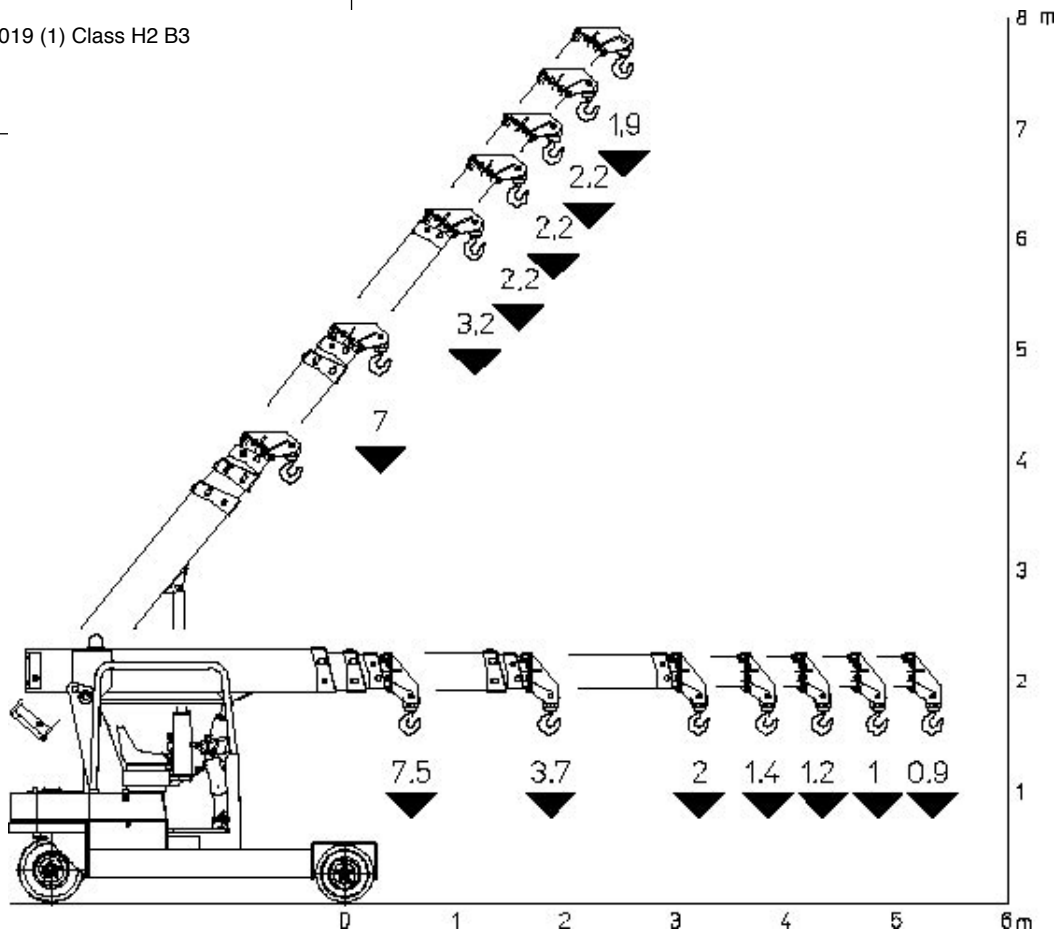

The crane complies with following international standards:

- I.S.P.E.S.L.
- DIN 15018 (1,3) - 15019 (1) Class H2 B3
- ANSI - 1994
- 98/37/CE
- 89/336/CEE

VALLA MODEL 75 E