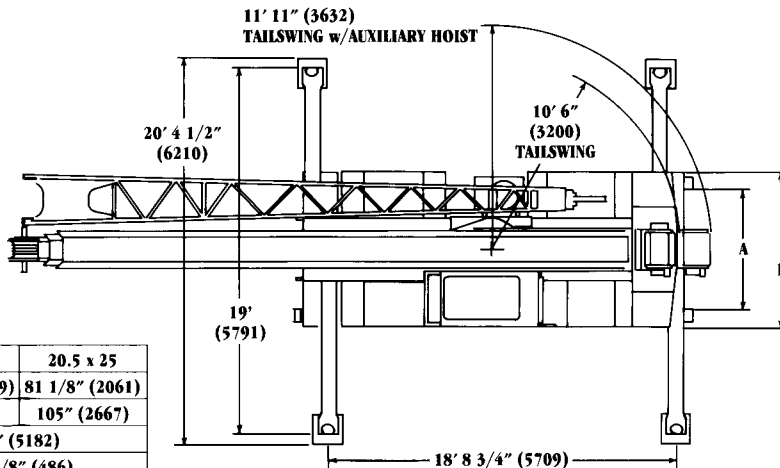

Dimensions

RT600B Series

TIRE SIZE	16.00 x 25	20.5 x 25
A (TRACK)	77 1/2" (1969)	81 1/8" (2061)
B (OAW)	96" (2438)	105" (2667)
Turning Radius	17' (5182)	
Ground Clearance	19 1/8" (486)	