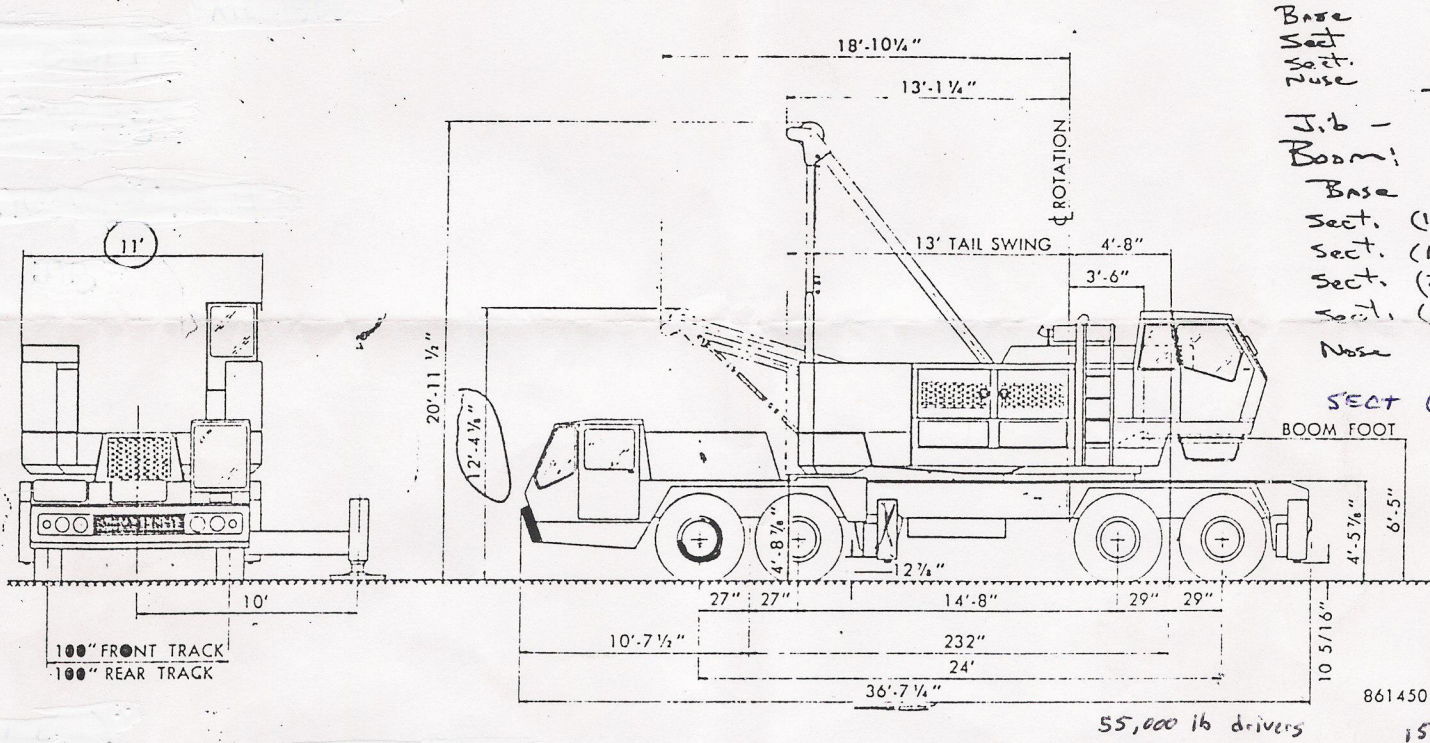

Workingest crane you can own.

Now you know why we say the 65-C does jobs others can't. And why its outstanding versatility and performance make it the workingest crane you can own.

The 65-C gets to the job sooner. Carries its own boom with it. Swings into action faster. Lifts more, works faster, provides precise control no other crane of its size can offer. With "Quick-lock" boom section connections, it can be rigged fully, in far less time than any other crane of its size.

And because it's built by Bucyrus-Erie, it's built to last. It will work longer, and you'll do better when you trade or sell it.

See your Bucyrus-Erie distributor. Find out how easy it is to put your name on this rewarding investment. Bucyrus-Erie Co., Construction Machinery Division, Evansville, Indiana 47703.

65-C

70 TON HYDROCRANE SPECIFICATIONS

ALL HYDRAULIC → HOIST DRUMS

| Drum | Model No. | Type Of Lagging | Layer Of Rope | Pitch Dia. | Pull In Lbs. | Line Speed (FPM) | | Rope Capacity | | |
|---------------------------------|-----------|-----------------|-------------------------|-------------------------------|-------------------------|-------------------|-------------|---------------------------|------------------------------|---------------------|
| | | | | | | Normal | High | With Controlled Free Fall | Without Controlled Free Fall | |
| | | | | | | | | | | Main 7/8" Rope |
| | | High Speed | 1 st. 2 nd. | 30" 31 3/4" | 14,000 13,200 | 223 236 | 446 472 | 235 484' | — — | — — |
| Auxiliary (Runner) 3/4" Rope | 16 | Standard | 1 st. 5 th. | 15" 21" | 16,450 11,750 | 175 245 | — — | — — | 117' 702' | 145' 869' |
| | | High Speed | 1 st. 2 nd. | 24 1/2" 26" | 10,000 9,500 | 287 305 | — — | — — | 192' 396' | — — |
| Third 5/8" Rope | 12 | Standard | 1 st. 5 th. 8 th. | 12 1/2" 17 1/2" 21 1/4" | 9,200 6,500 5,400 | 130 182 221 | — — — | — — — | — — — | 52' 314' 565' |