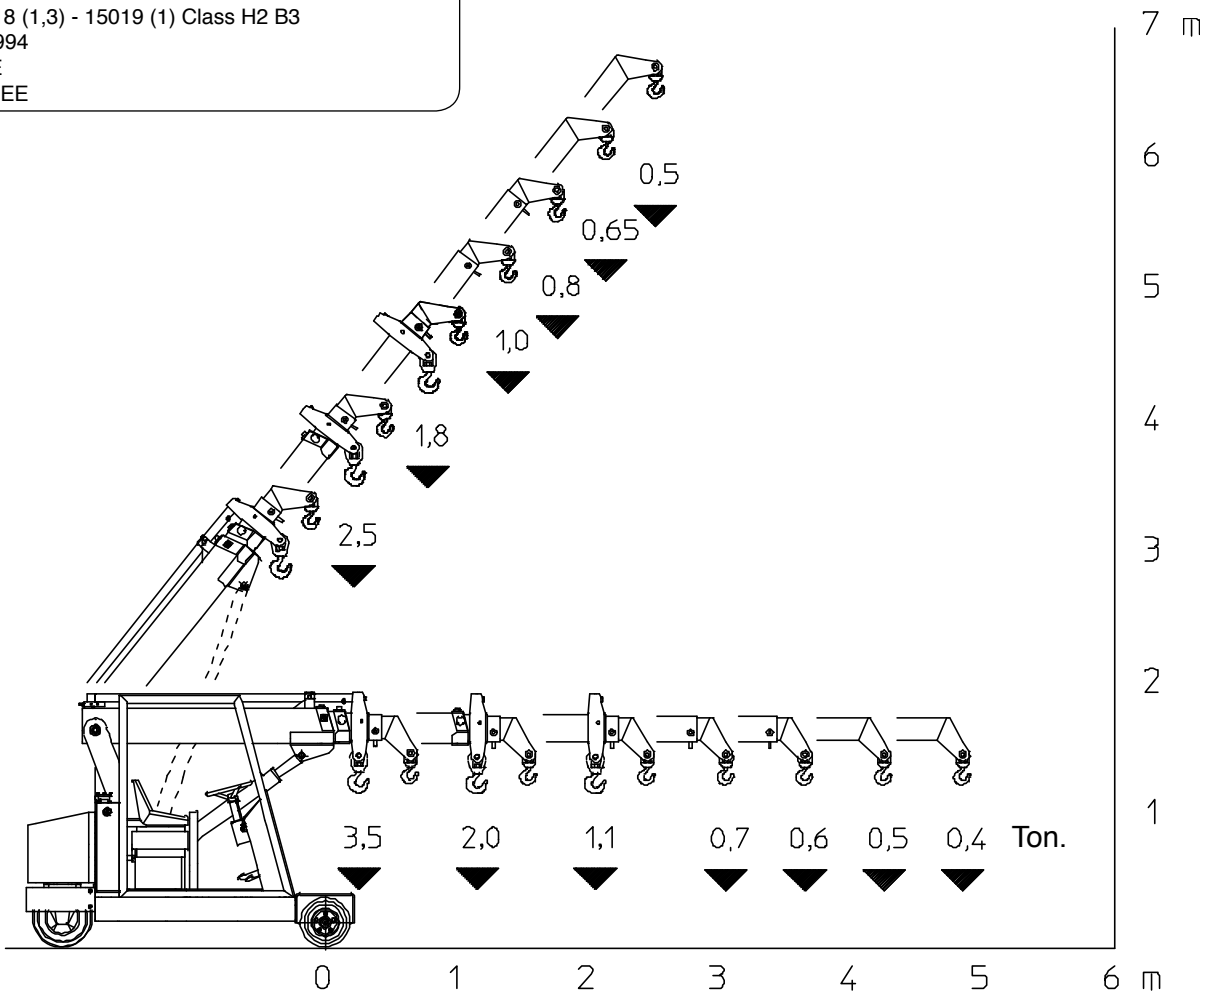

The crane complies with following international standards:

- I.S.P.E.S.L.
- DIN 15018 (1,3) - 15019 (1) Class H2 B3
- ANSI - 1994
- 98/37/CE
- 89/336/CEE

VALLA MODEL 35 E