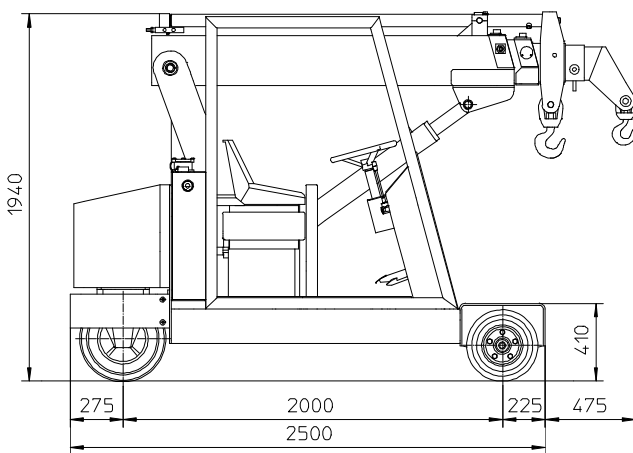

Valla S.p.A.

Via Piacenza, 45 - 29010 Calendasco - Piacenza - ITALIA
Tel. 0039 0523 762025 - 762004 - Fax 0039 0523 760531
Internet: www.valla.com - email: info@valla.com