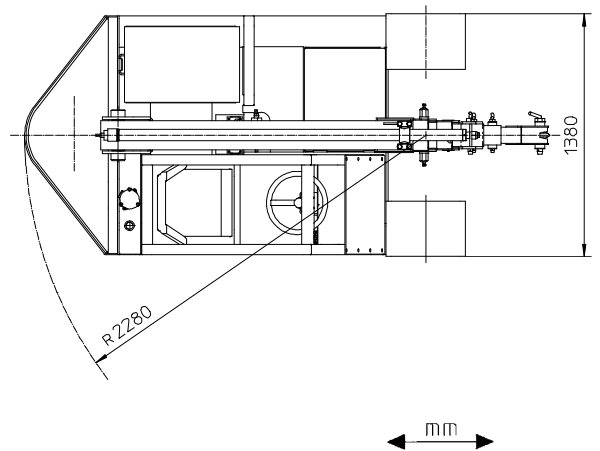

Valla S.p.A.

Via Piacenza, 45 - 29010 Calendasco - Piacenza - ITALIA
Tel. 0039 0523 762025 - 762004 - Fax 0039 0523 760531
Internet: www.valla.com - email: info@valla.com